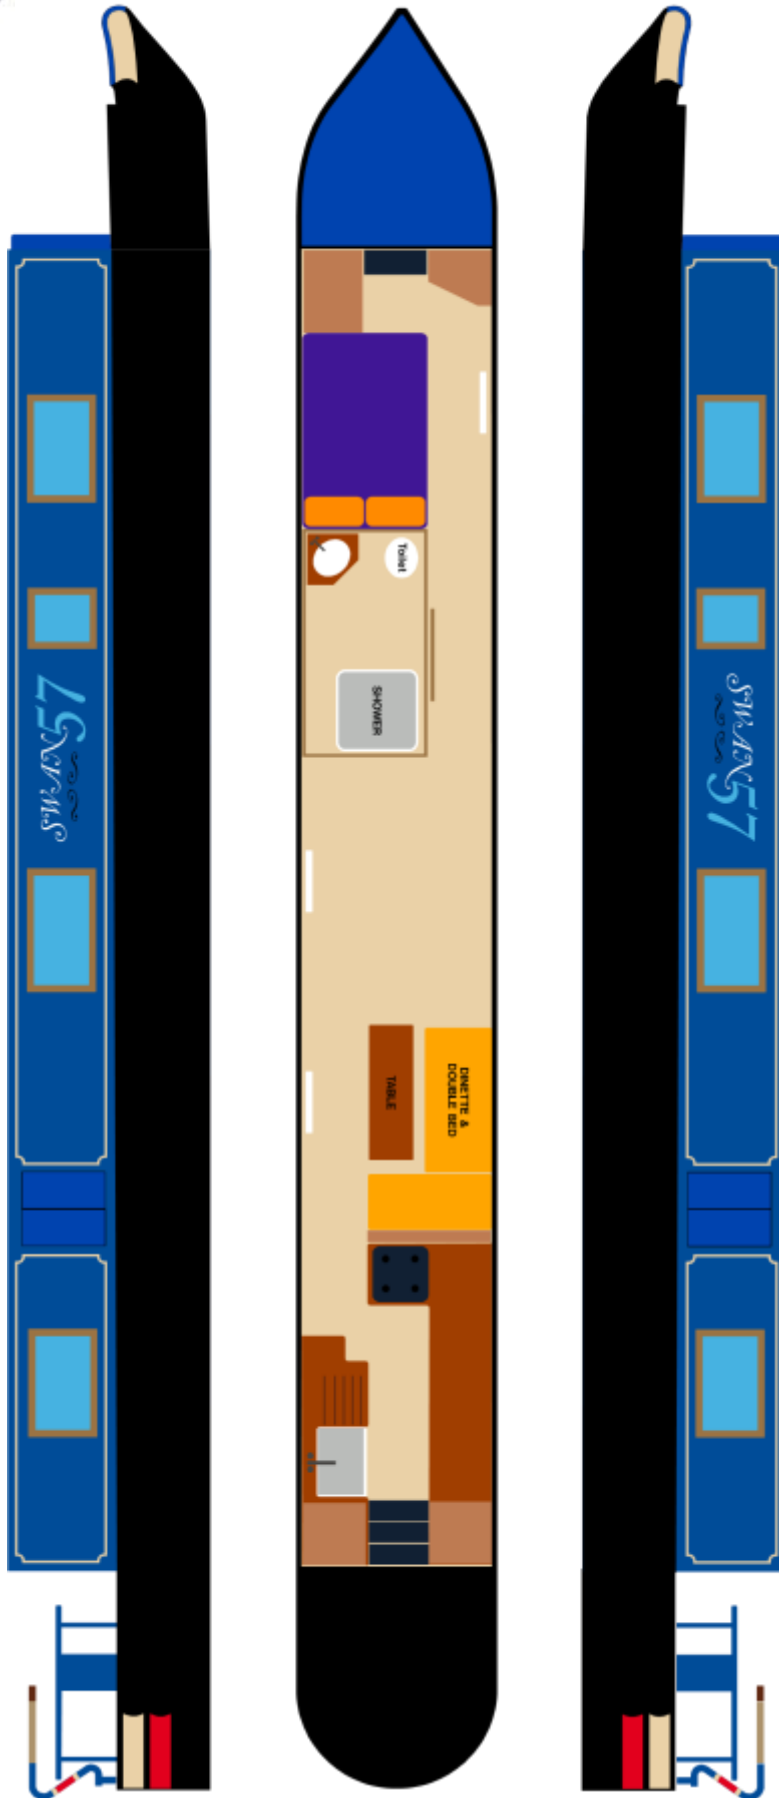

57ft "SWAN"

Note:

Layouts can be modified to suit the clients needs once planning is agreed.