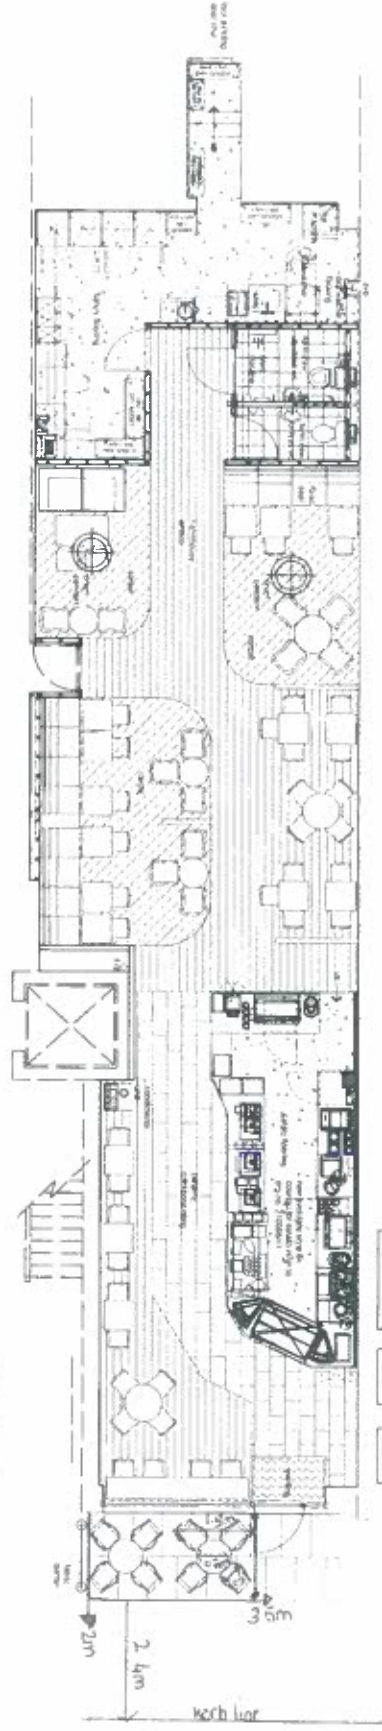

Project: Costa Coffee, London
Date: 20.06.11
Scale: 1:500
Author: SIEA Design Group
Client: Costa Coffee

SIEA DESIGN GROUP
COSTA
Halton Garden,
London

General Layout
1:500 @ A3
20.06.11
210058401
SS
JS

Project Name	Costa Coffee
Client	Costa Coffee
Location	Halton Garden, London
Scale	1:500 @ A3
Date	20.06.11
Project No.	210058401
Author	SS
Checker	JS