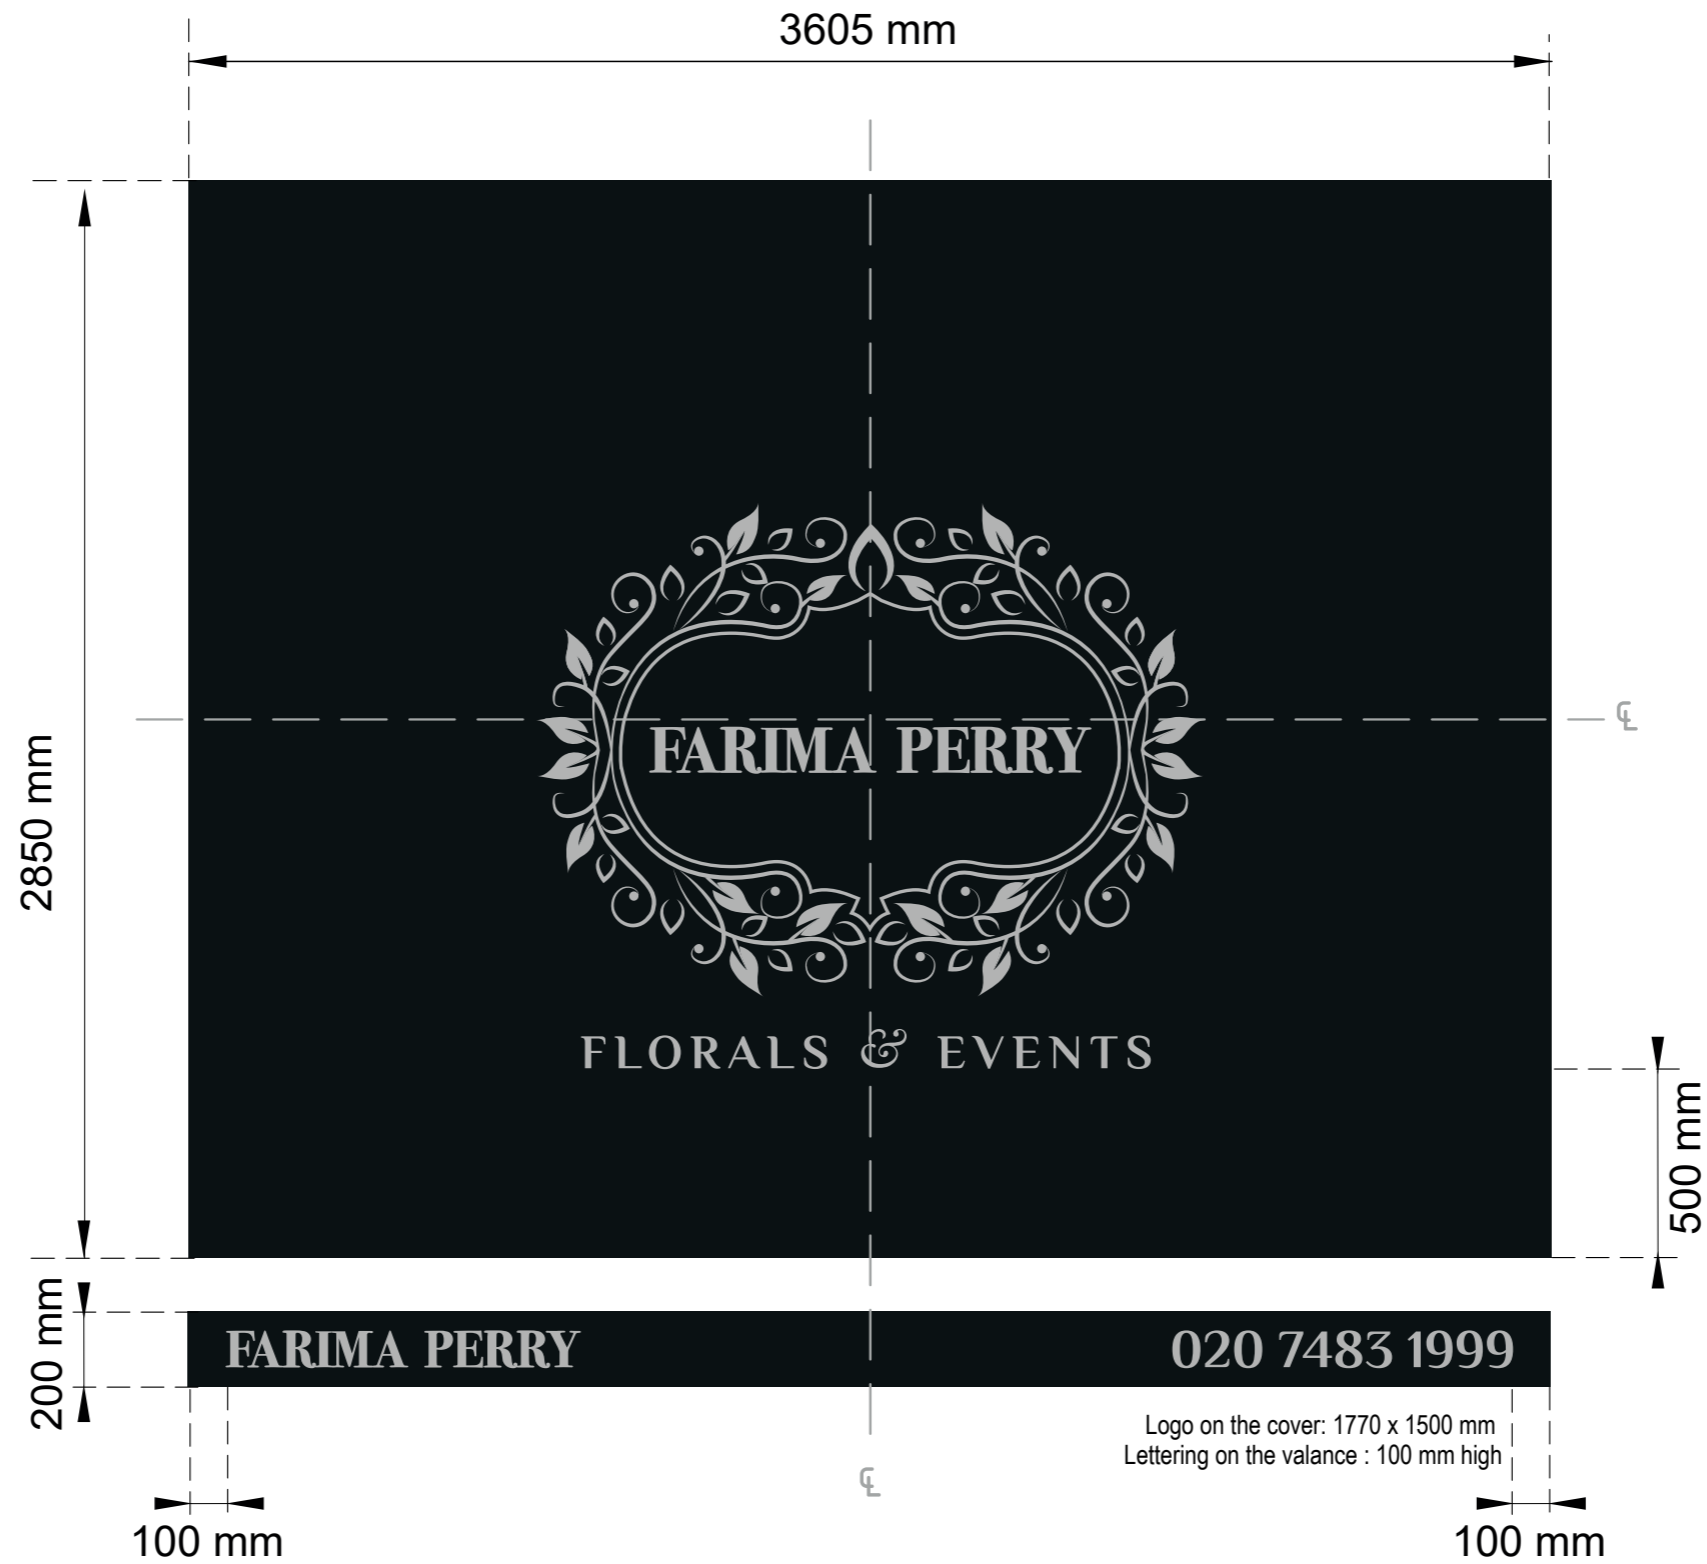

1no. Signature Folding arm awning.

R- 150 Dark Grey Silver Vinyl

Fabric Colour: **R - 150 Dark Grey**
 Branding Colour: **Silver Vinyl**

Logo on the cover: 1770 x 1500 mm
 Lettering on the valance : 100 mm high

	CLIENT	PROJECT	DRAWING TITLE	SCALE	DRAWING NO.	DC signature
	Farima Perry	155 Haverstock Hill, London, NW3 4QT	Branding proof	1:20@A3	01	
					REVISION	
					A	

All rights remain the property of Riverside Works Ltd.