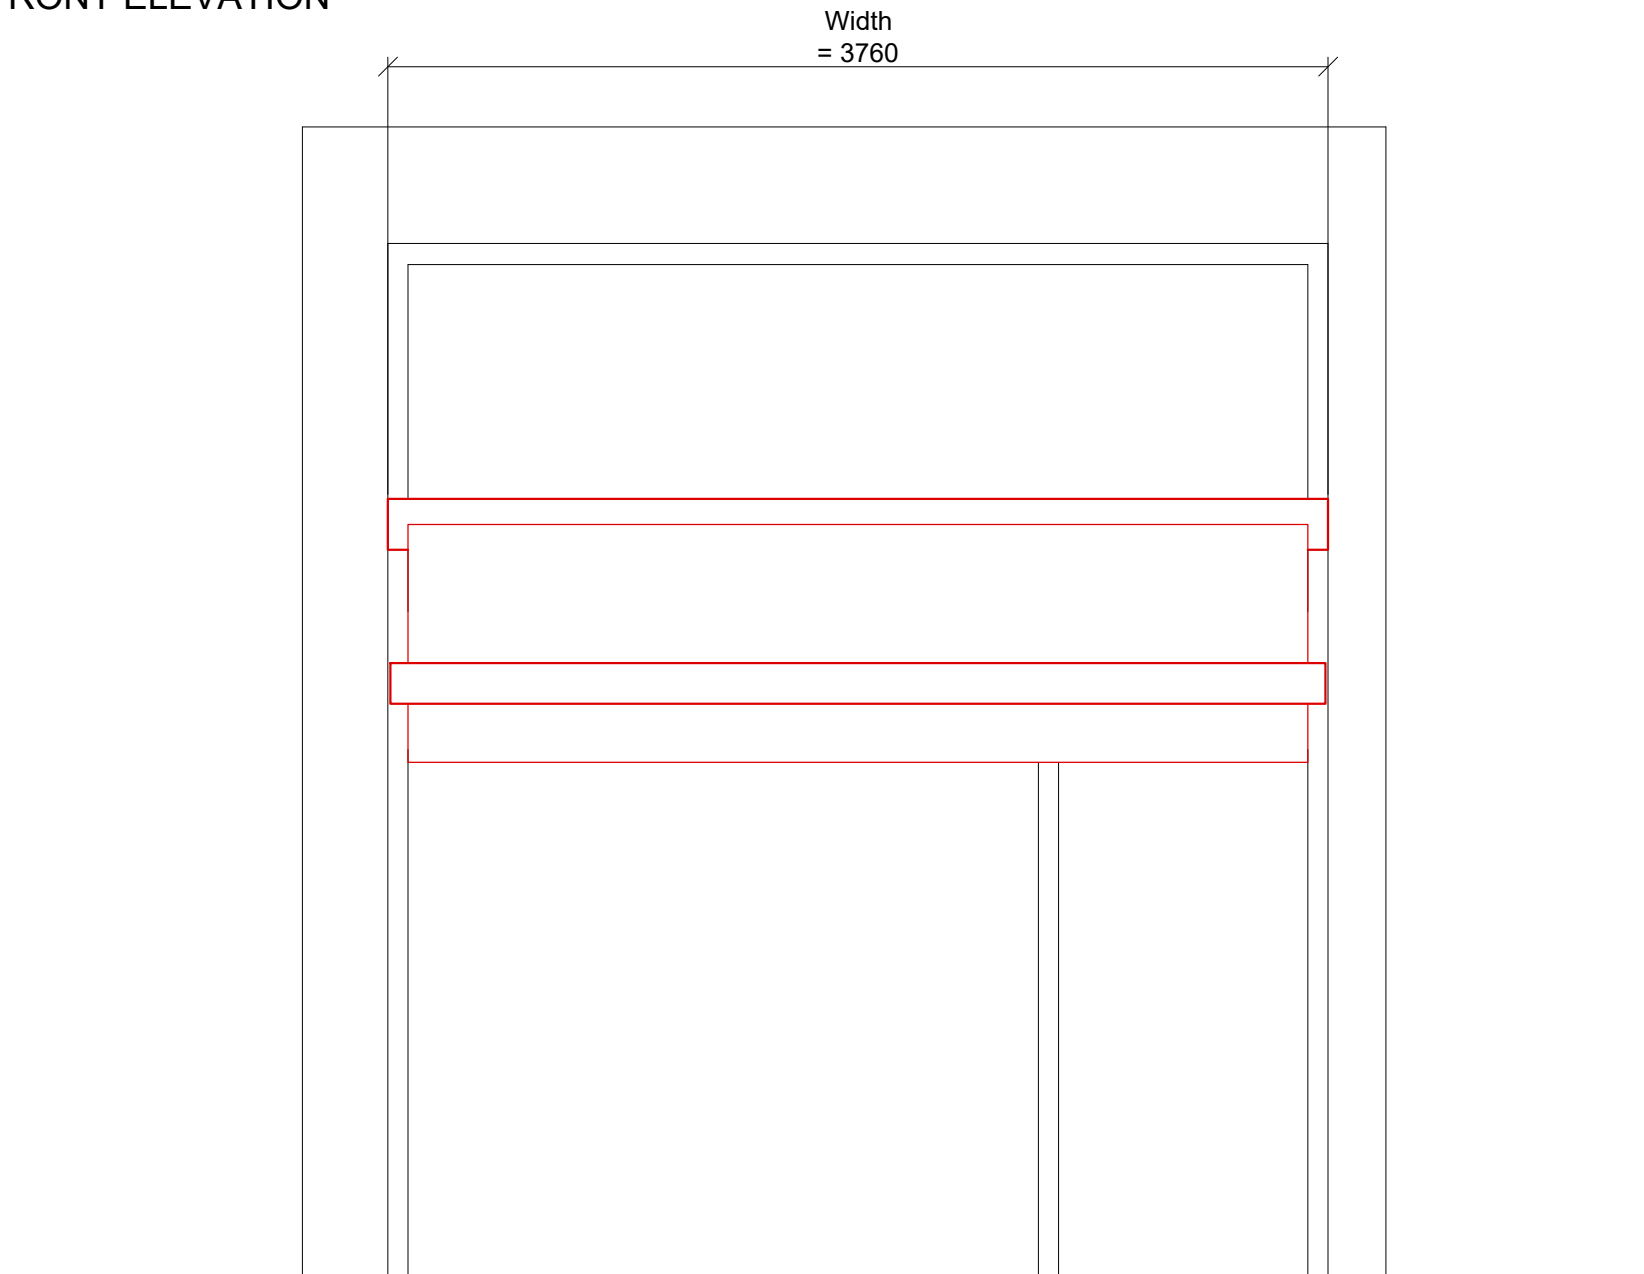

MORCO |
AWNINGS

Farima Perry Floral & Events

Revision A

Project:

Farima Perry Floral & Events

155 Haverstock Hill, London, NW3 4QT

Farima Perry | FRONT ELEVATION

ORTHOGRAPHIC PROJECTION

1no. Signature Folding-Arm Awning

WIDTH: 3760mm
PROJECTION: 2800mm
OPERATION: Electric; Side: RHS
FABRIC: R-150 Dark Grey
METALWORK: RAL 7016
BRANDING: Silver Vinyl
VALANCE: 200mm Straight

PROPOSED FRONT ELEVATION

Farima Perry | PROPOSED CROSS SECTION

ORTHOGRAPHIC PROJECTION

1no. Signature Folding-Arm Awning

WIDTH: 3760mm
PROJECTION: 2800mm
OPERATION: Electric; Side: RHS
FABRIC: R-150 Dark Grey
METALWORK: RAL 7016
BRANDING: Silver Vinyl
VALANCE: 200mm Straight