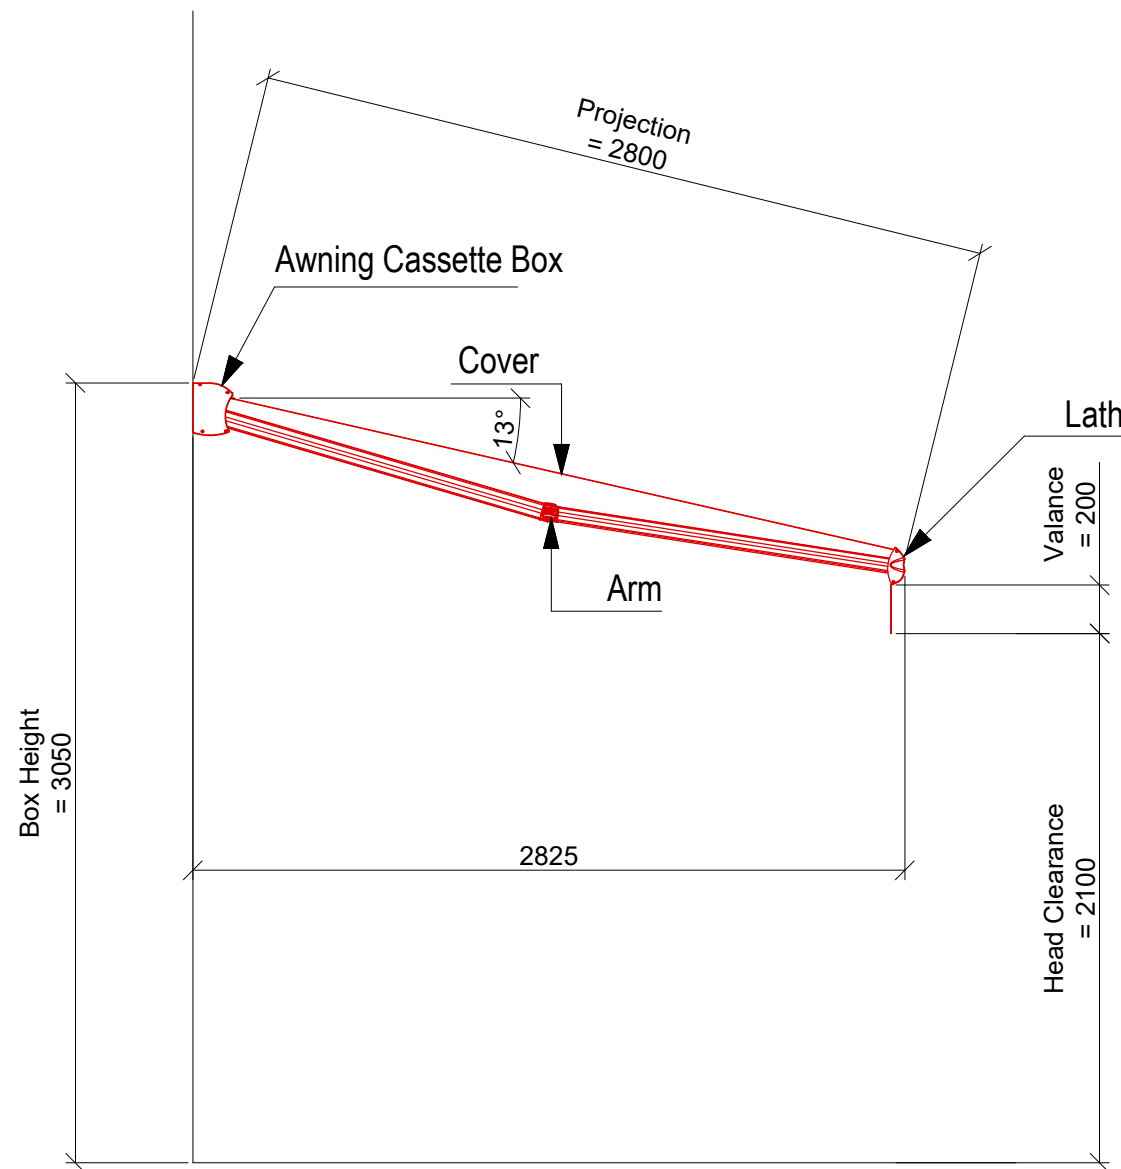

Farima Perry | PROPOSED CROSS SECTION

ORTHOGRAPHIC PROJECTION

1no. Signature Folding-Arm Awning

WIDTH: 3760mm
PROJECTION: 2800mm
OPERATION: Electric; Side: RHS
FABRIC: R-150 Dark Grey
METALWORK: RAL 7016
BRANDING: Silver Vinyl
VALANCE: 200mm Straight

PROPOSED CROSS SECTION

— Provided by Morco

MORCO
AWNINGS

Riverside - Lombard Wall
London - SE7 7SG
020 8858 2083 / info@morcoblinds.co.uk

CLIENT
Farima Perry

PROJECT
155 Haverstock Hill, London,
NW3 4QT

VISUAL TITLE
Proposed Cross Section

DATE
20/12/2017

DRAWING NO.
02

REVISION
A

Artwork is only an impression of how an awning could look and is not accurate in scale or colour.

All rights remain the property of Riverside Works Ltd.

SCALE 1:30@A3