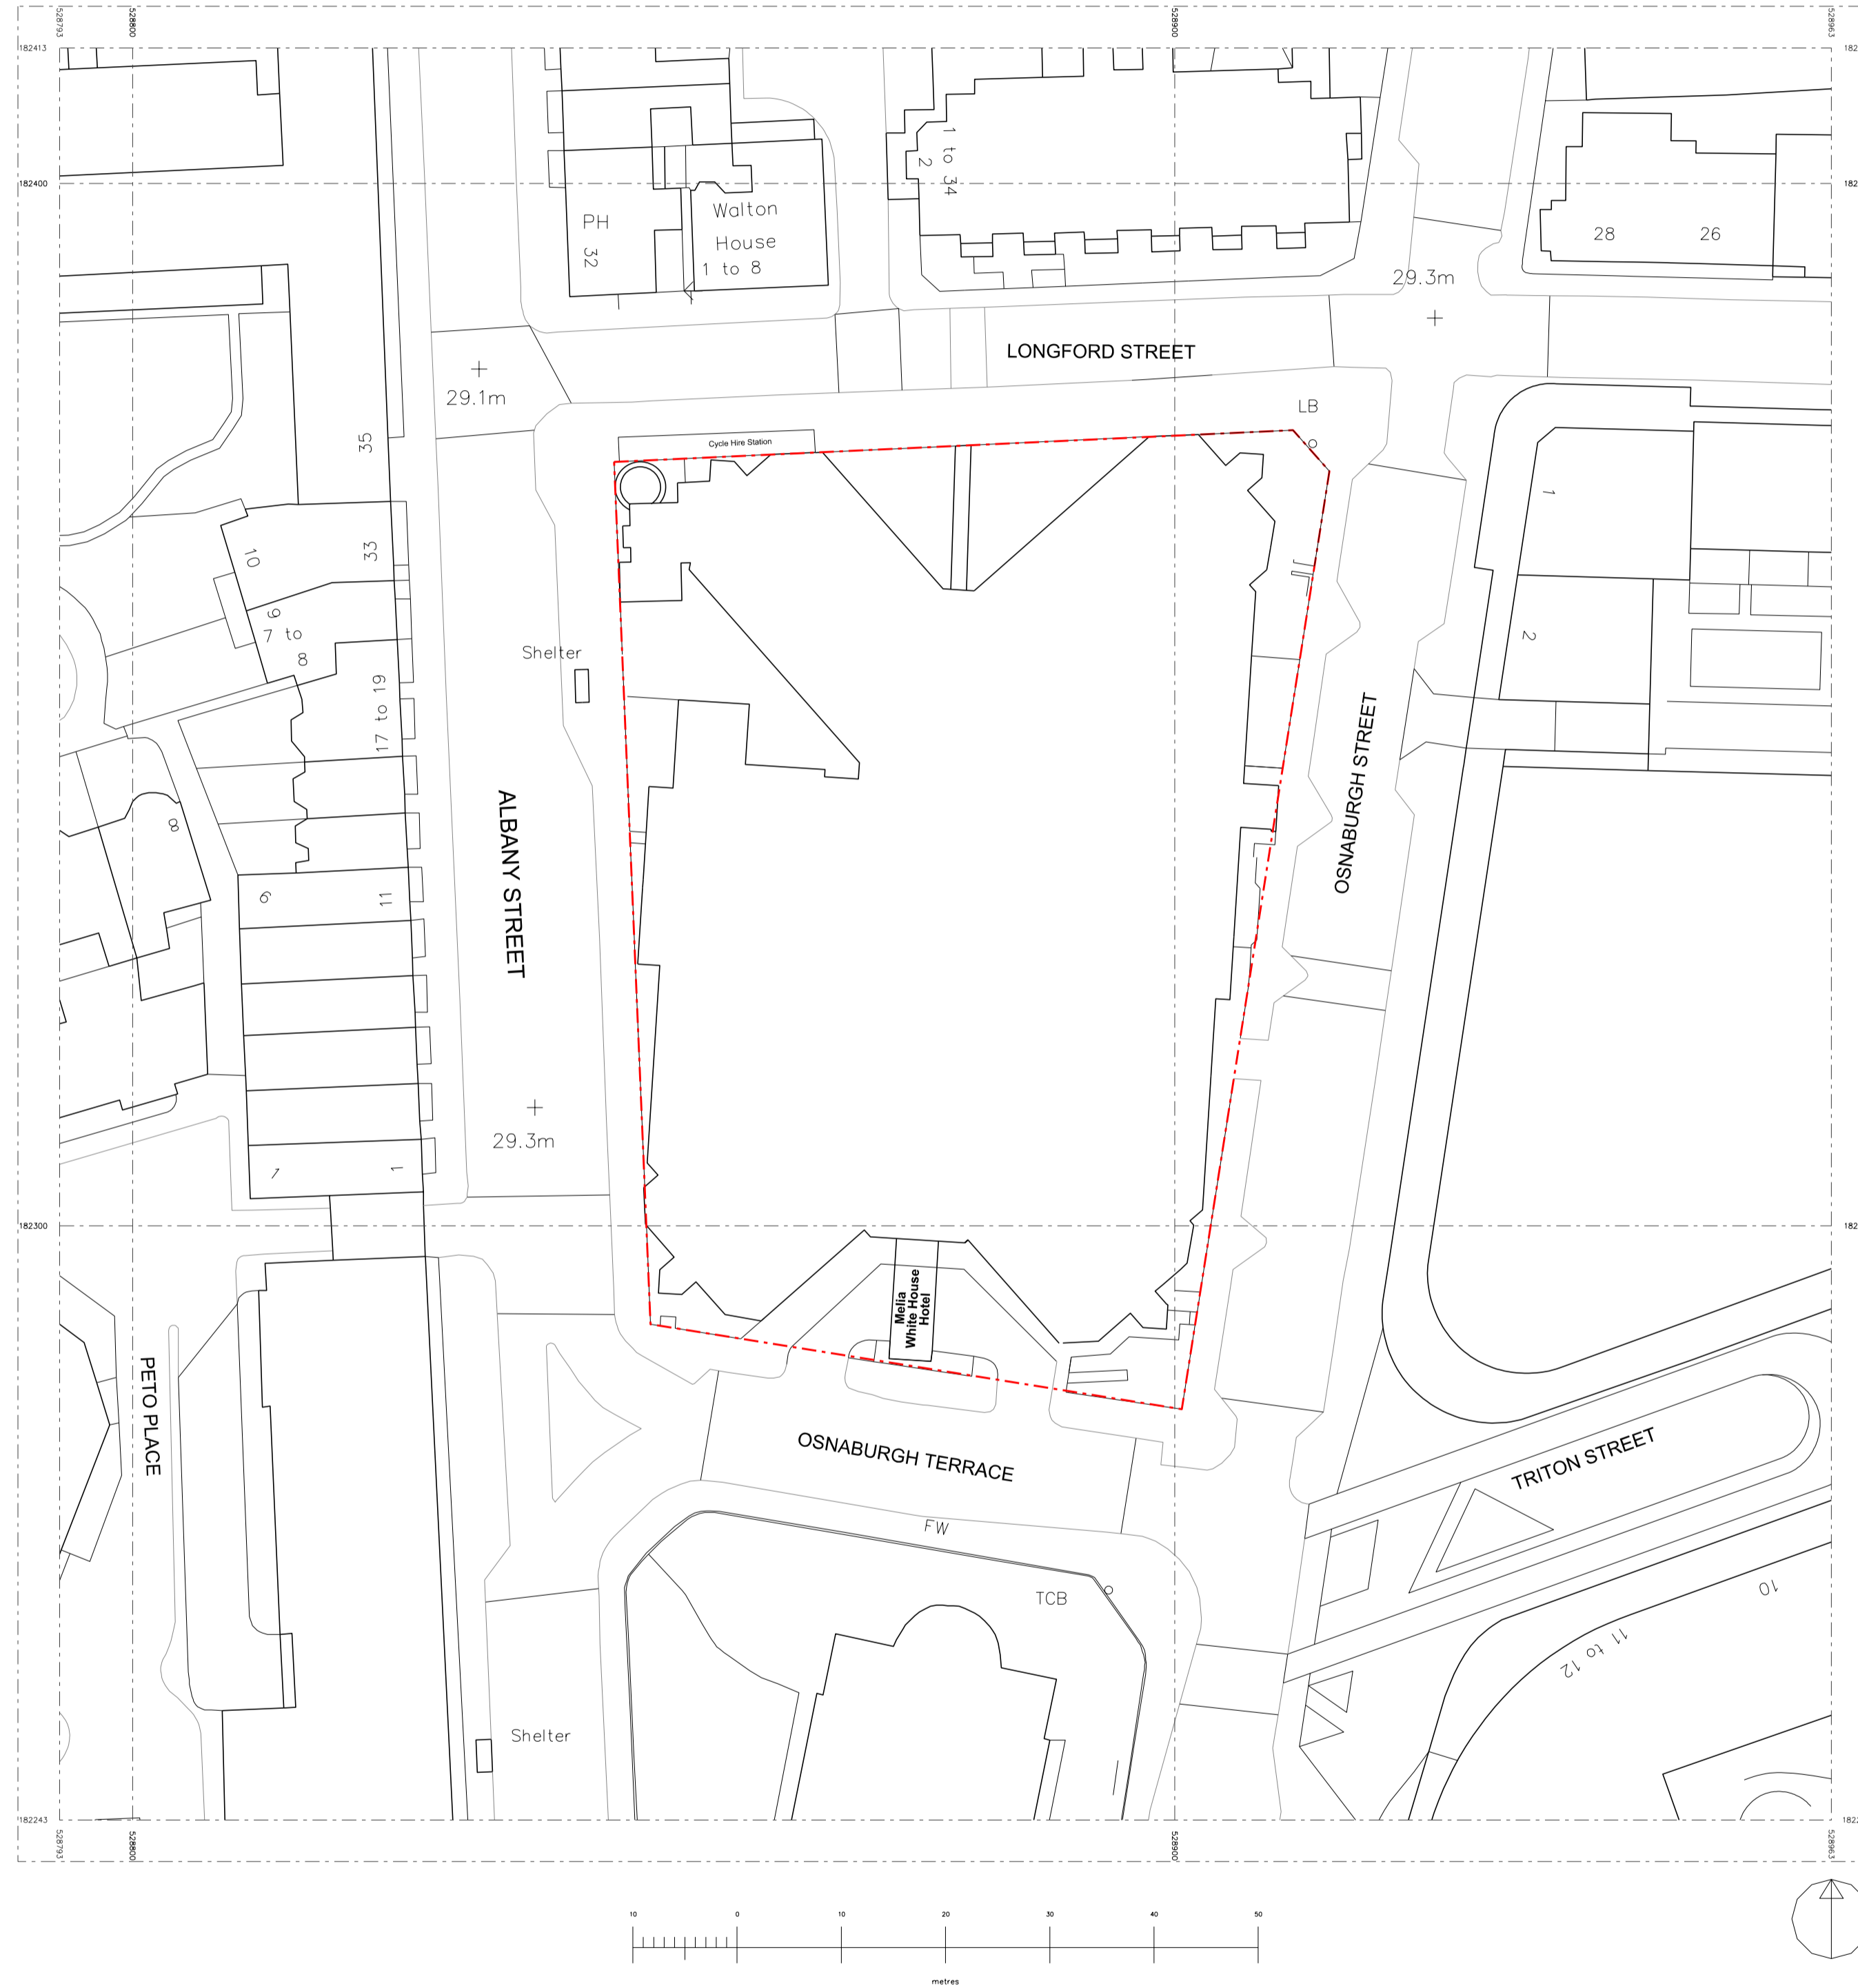

TENDER
Issued only for purpose indicated

Mackay Partners

ARCHITECTS & DESIGNERS
Florin Studios, Florin Court, 6-8 Charterhouse Square
London EC1M 6EY Tel +44 (0)207 608 1177
e mail: contact@mackayandpartners.co.uk

Job Title
White House Hotel

Drawing Title
**EXISTING
SITE PLAN**

Scale @ A1: 1:1250	Scale @ A3: 1:2500	Drawn by: MT
Date: 19/09/2018	Checked by: KM	
Drawing No.: 612.17_EX_01XX_100	Rev.: -