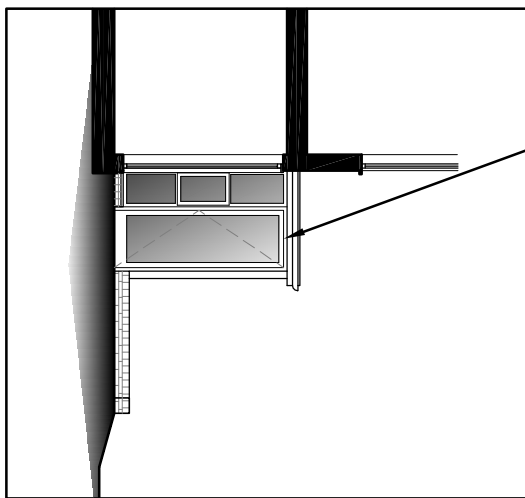

Rear Elevation

East Elevation

West Elevation

Powder coated
aluminium window/
door
frames

SCALE BAR 1:100