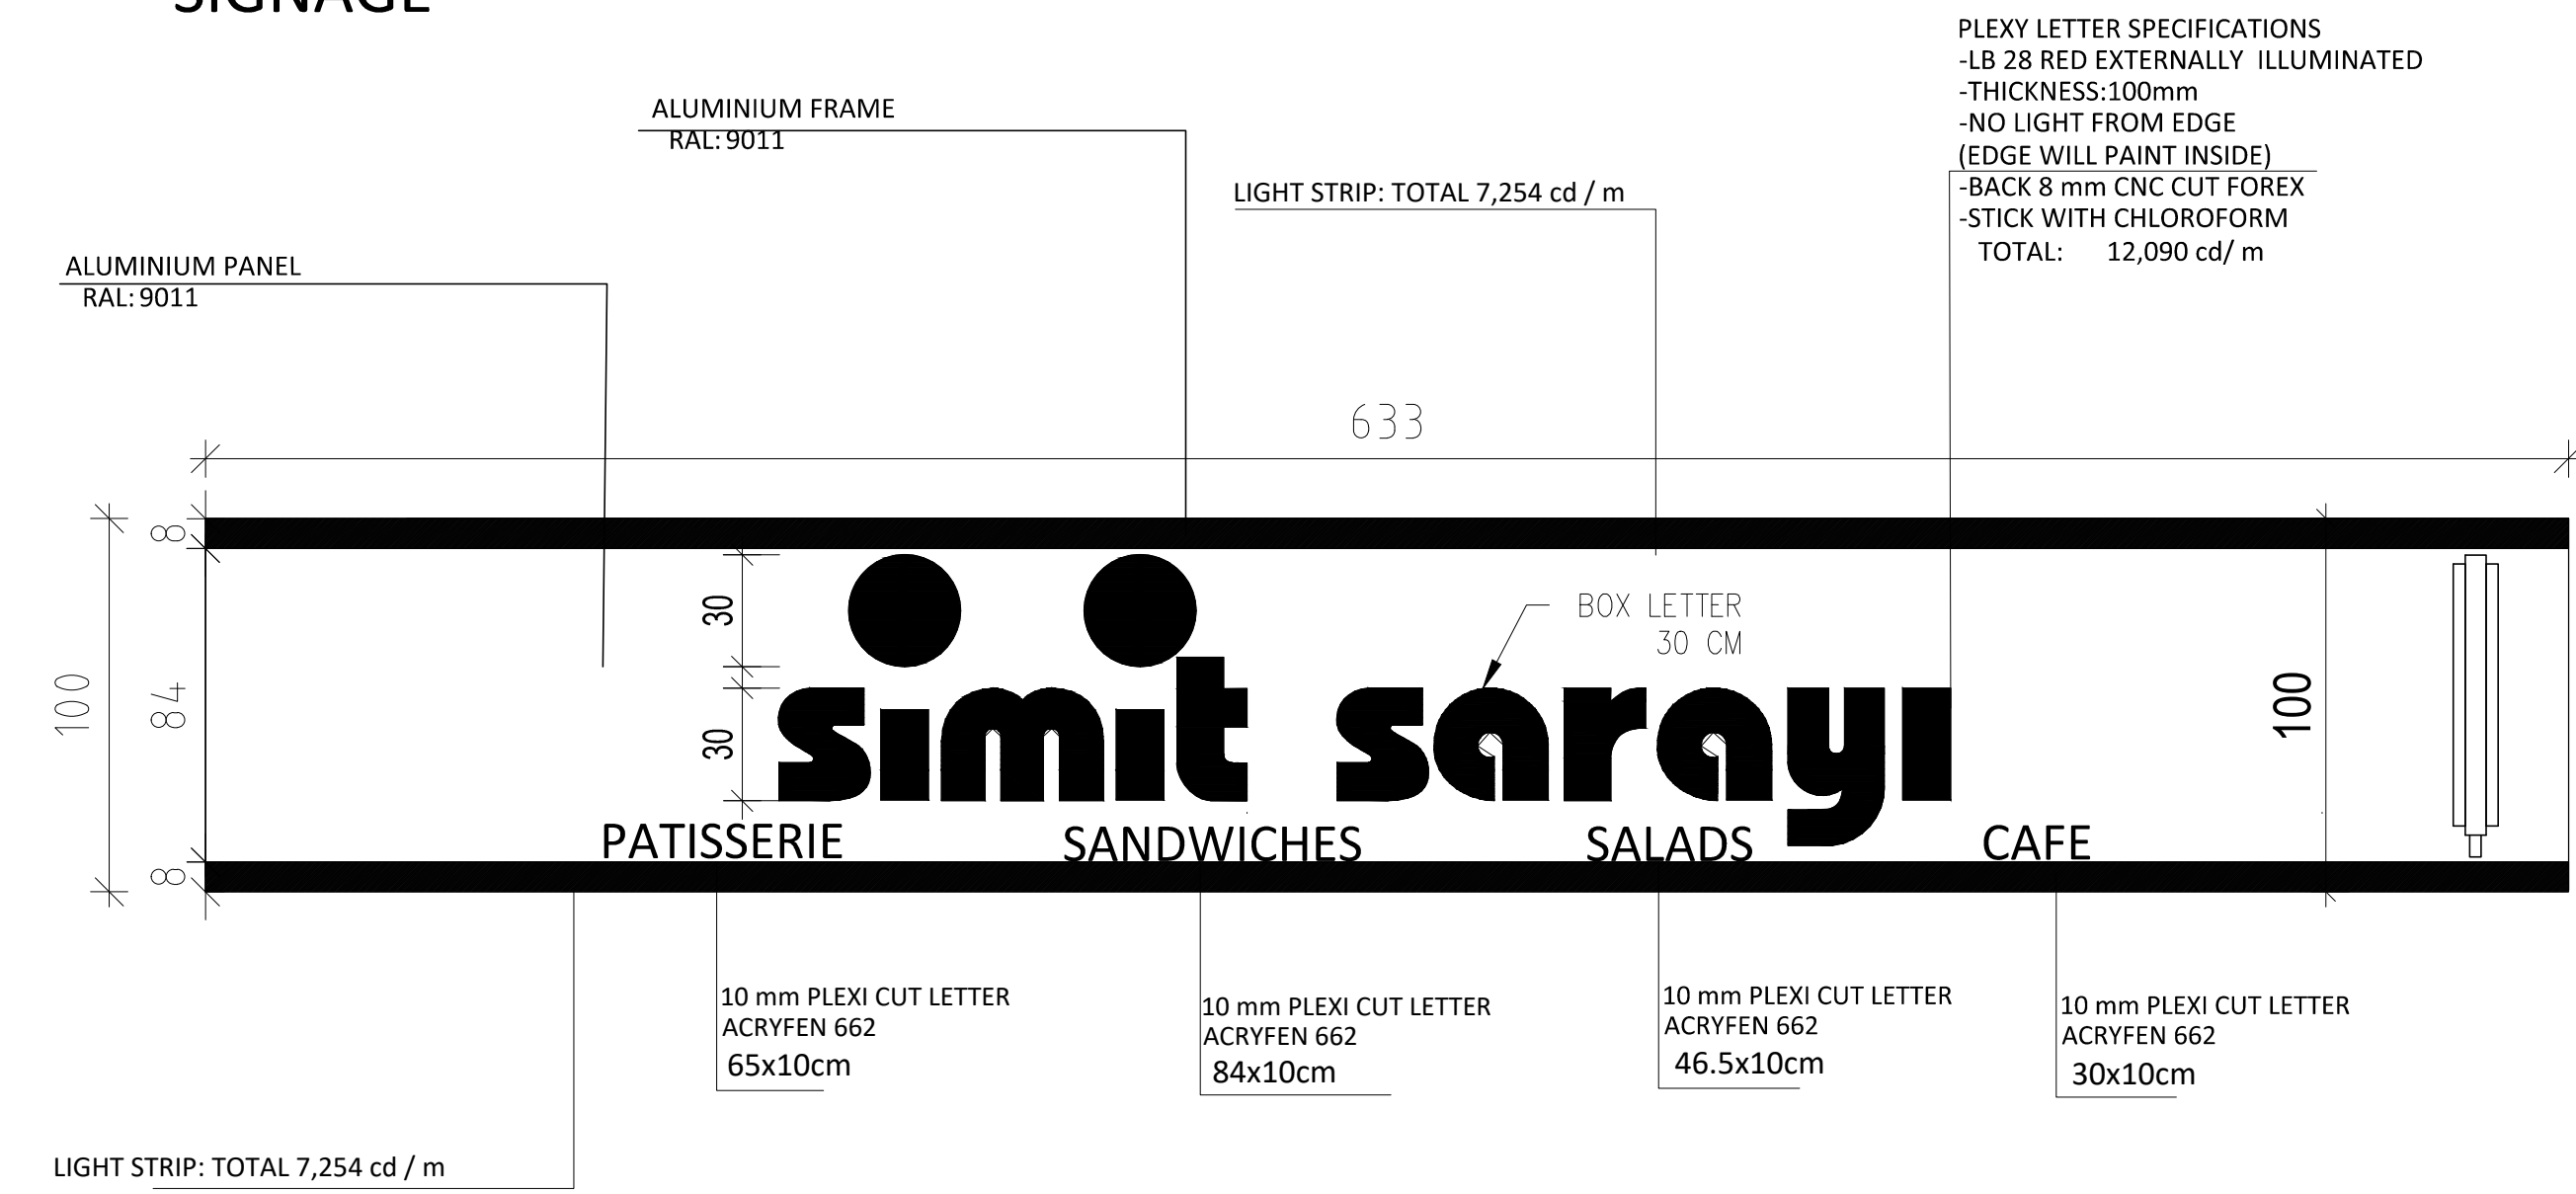

PAFTA ADI/ SHEET TITLE
PROPOSED SIGNAGE DETAILS
PAFTA NO/ SHEET NO
07

A.100.07

Drawn
Architect
Orhun Çakır

Architectural Confirm
Sultan Doğanıylmaz

Operational Confirm
Patrick Graham

Manager Confirm

Final Approve
Gino Solak

ELEVATION 1 FRONT FACADE SIGNAGE

ELEVATION 2 FLANK FACADE SIGNAGE

HANGING SIGN

CANOPY DETAIL

SCALE BAR 1:20
All dimensions in cm
A0:1/20