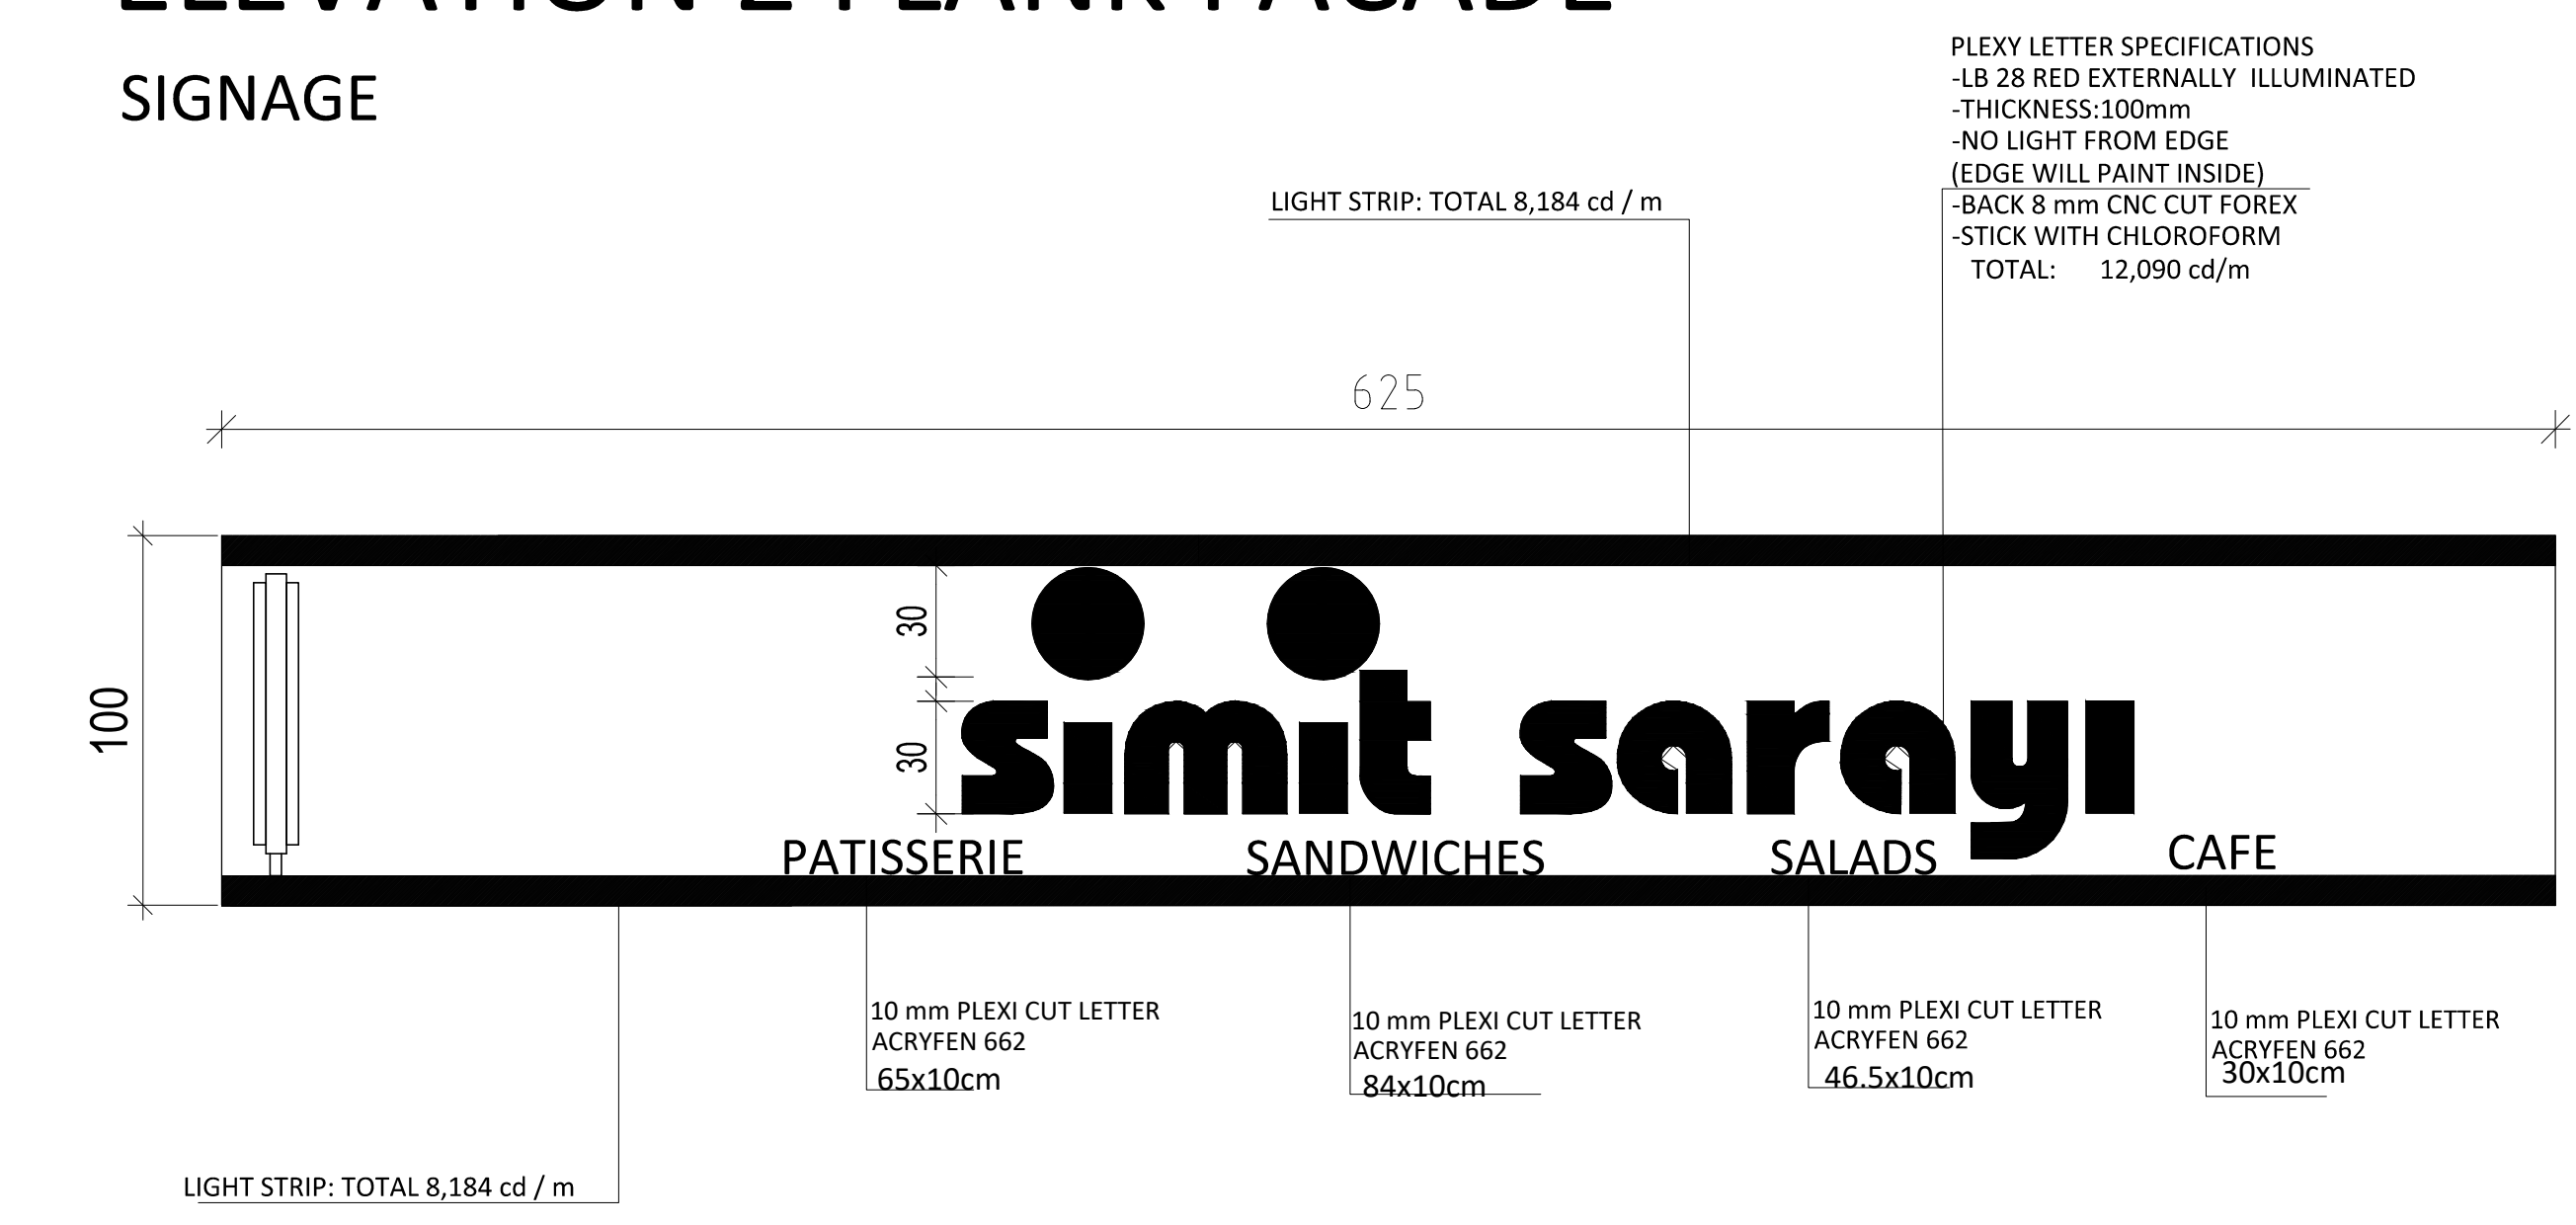

PAFTA ADI/ SHEET TITLE
PROPOSED SIGNAGE DETAILS
PAFTA NO/ SHEET NO
07

A.100.07

Drawn
Architect
Orhun Çakır

Architectural Confirm
Sultan Doğanıylmaz

Operational Confirm
Patrick Graham

Manager Confirm

Final Approve
Gino Solak

ELEVATION 1 FRONT FACADE SIGNAGE

ELEVATION 2 FLANK FACADE SIGNAGE

HANGING SIGN

CANOPY DETAIL

SCALE BAR 1:20
All dimensions in cm
A0:1/20