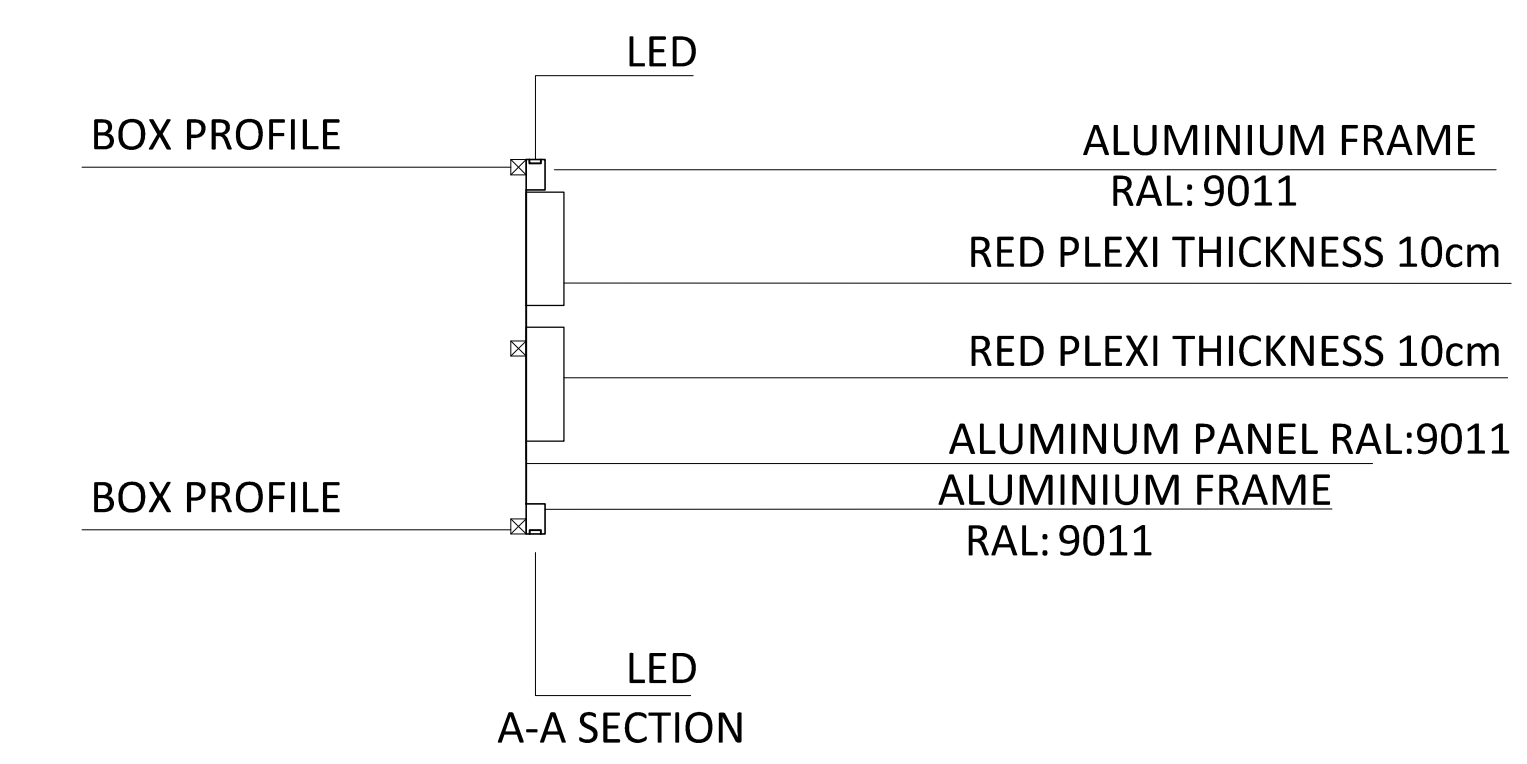

ELEVATION 1 FRONT FACADE SIGNAGE

ELEVATION 2 FLANK FACADE SIGNAGE

HANGING SIGN

CANOPY DETAIL

SCALE BAR 1:20
All dimensions in cm
A0:1/20