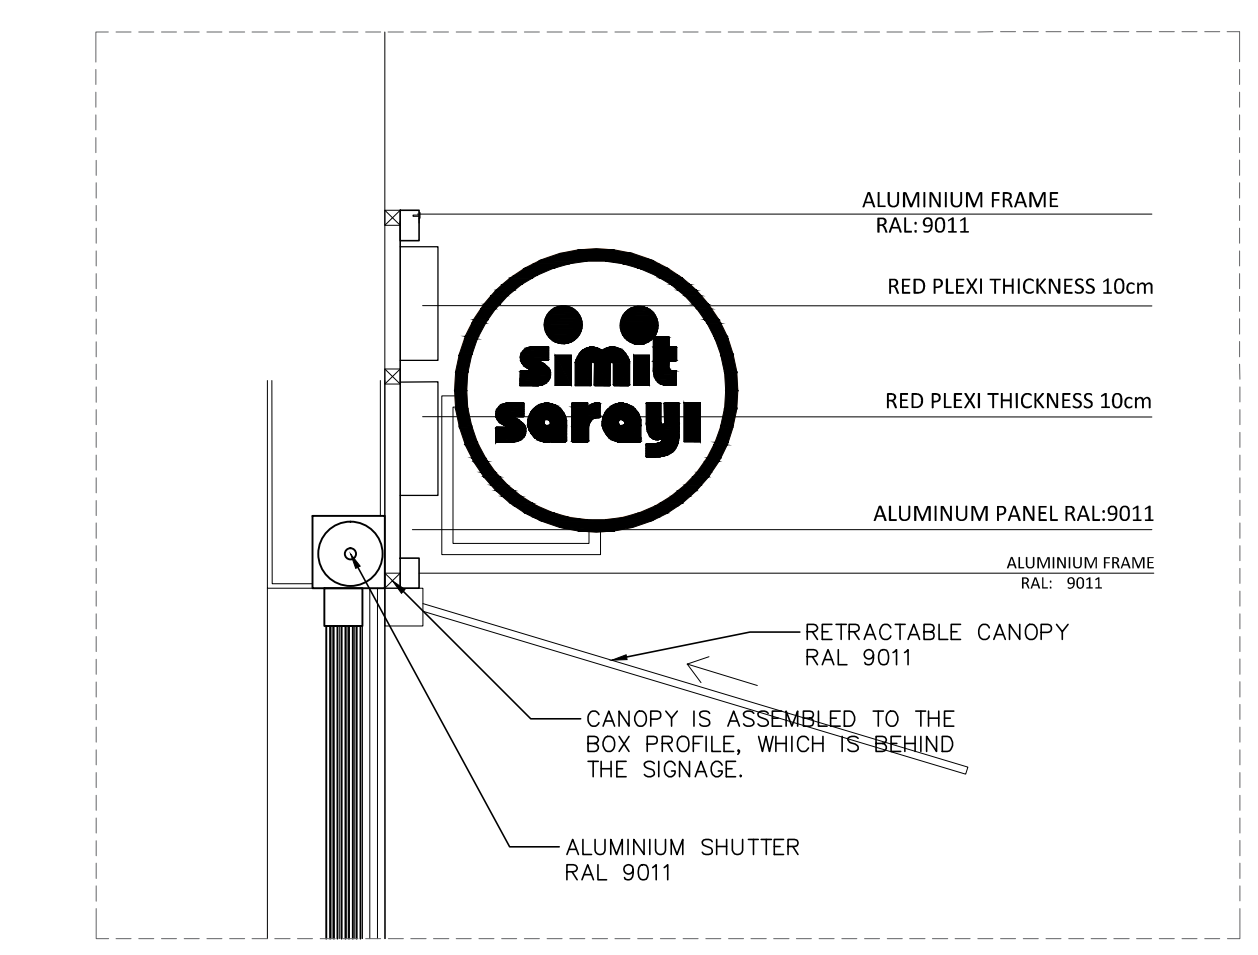

ELEVATION 1 FRONT FACADE SIGNAGE

ELEVATION 2 FLANK FACADE SIGNAGE

HANGING SIGN

CANOPY DETAIL

SCALE BAR 1:20
All dimensions in cm
A0:1/20