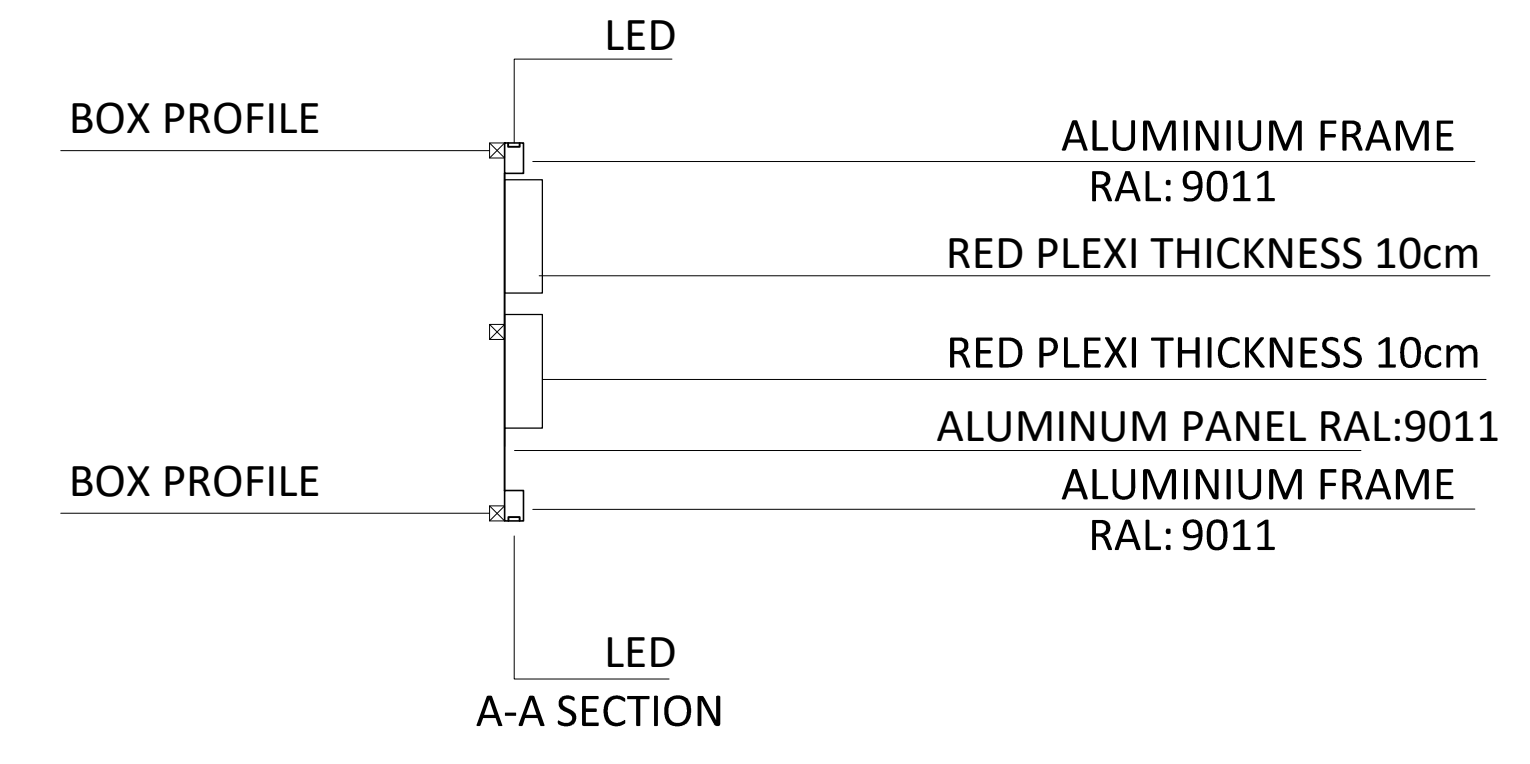

ELEVATION 1 FRONT FACADE SIGNAGE

ELEVATION 2 FLANK FACADE SIGNAGE

HANGING SIGN

CANOPY DETAIL

SCALE BAR 1:20
All dimensions in cm
A0:1/20