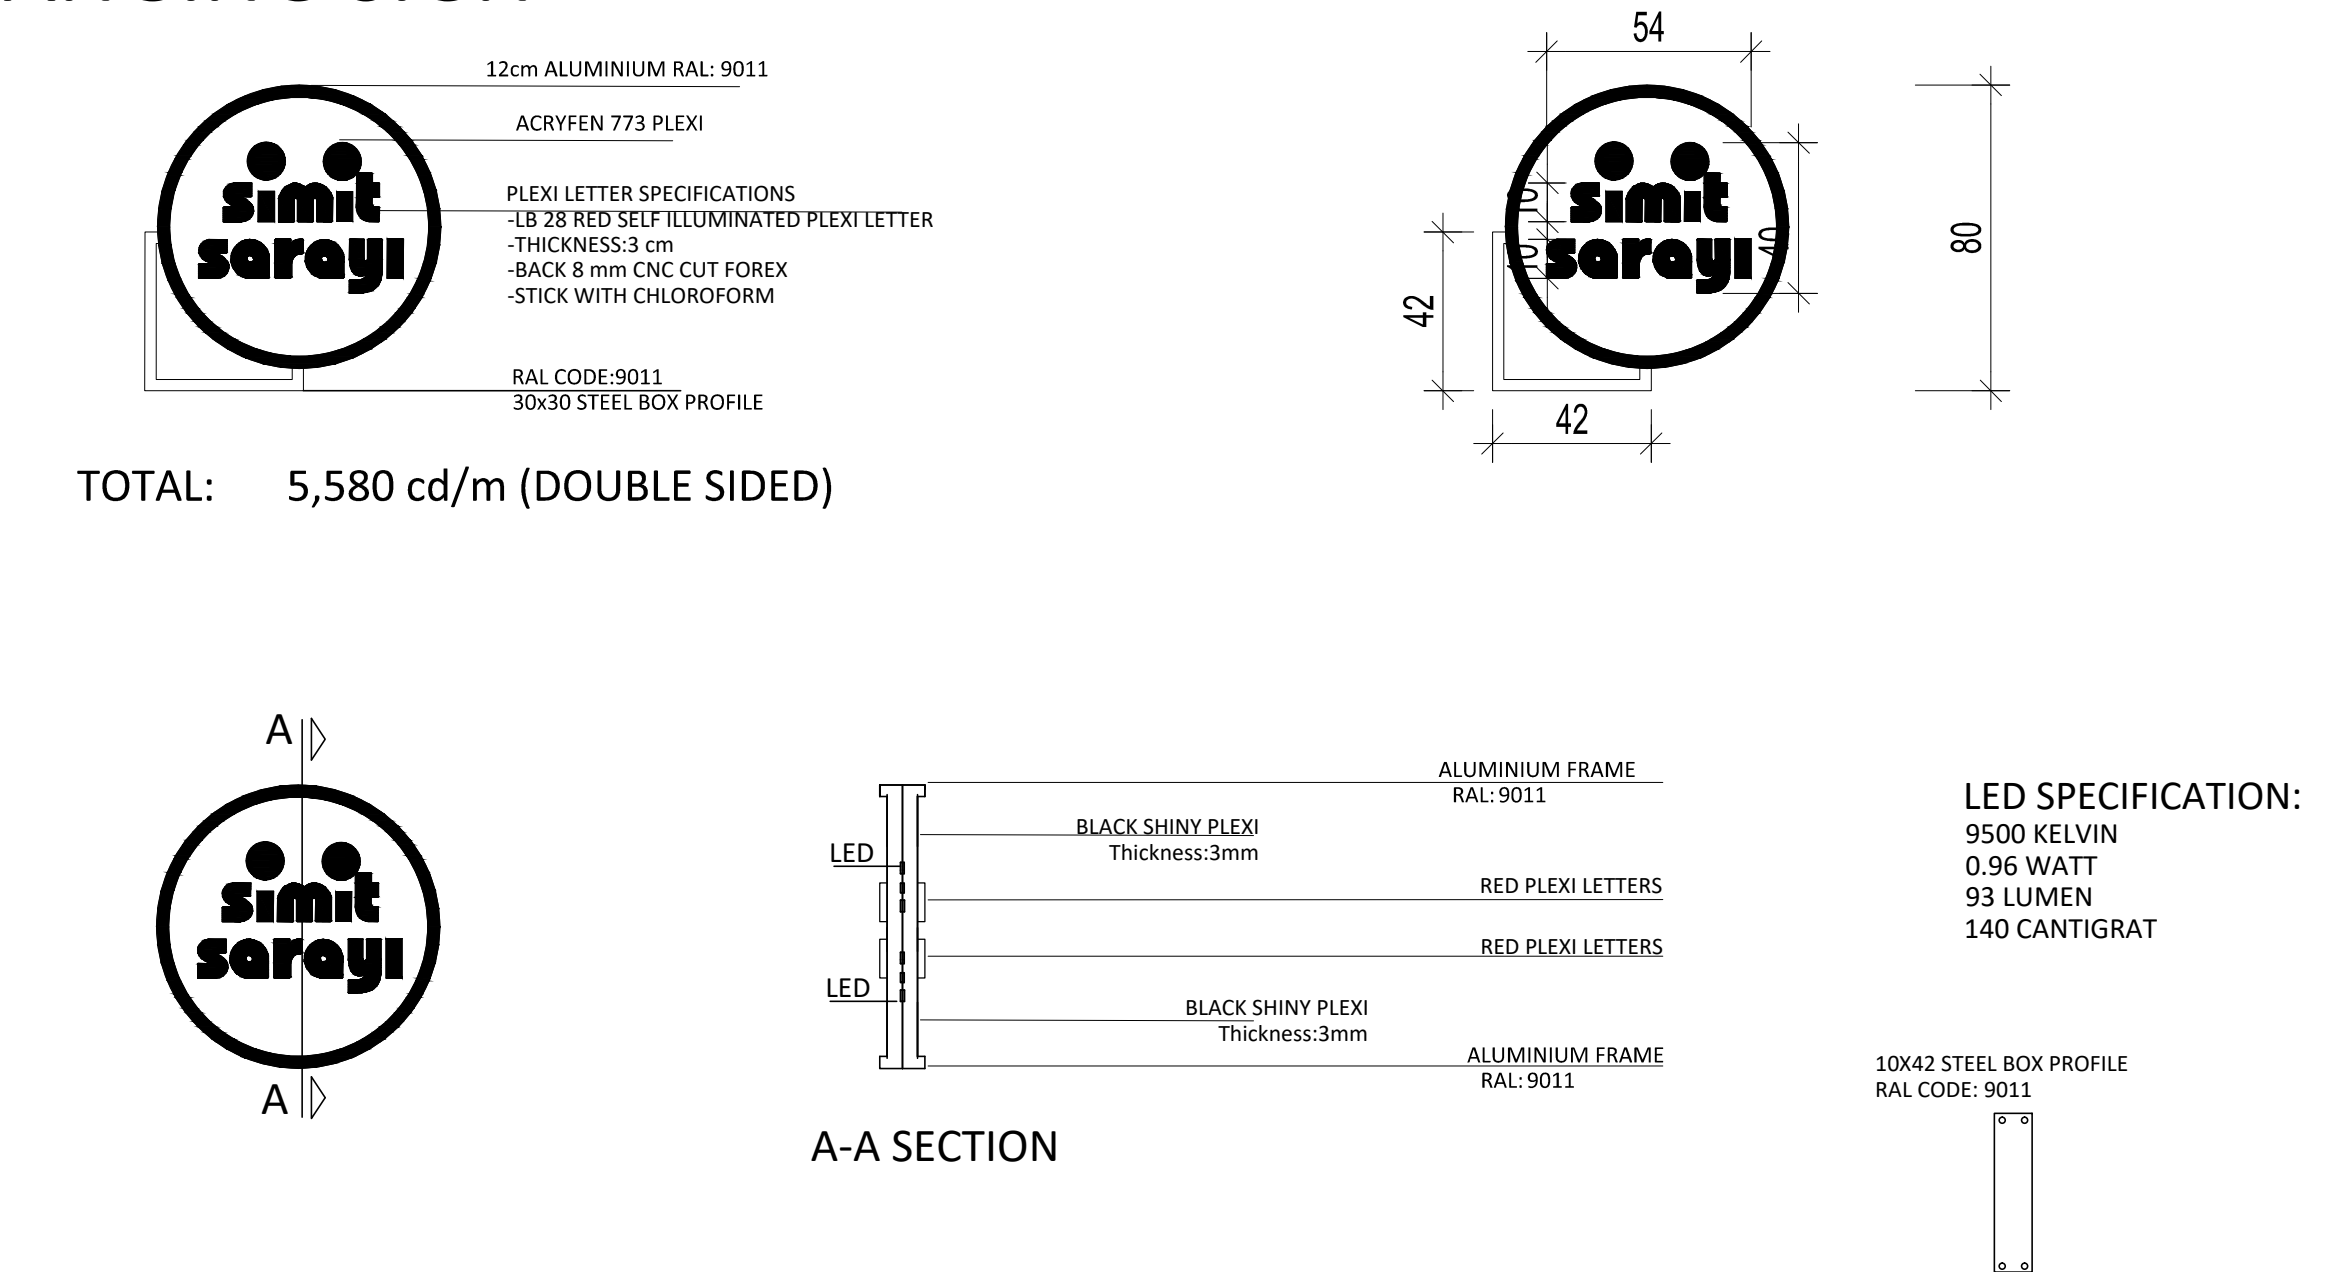

ELEVATION 1 FRONT FACADE SIGNAGE

ELEVATION 2 FLANK FACADE SIGNAGE

HANGING SIGN

CANOPY DETAIL

SCALE BAR 1:20
All dimensions in cm
A0:1/20