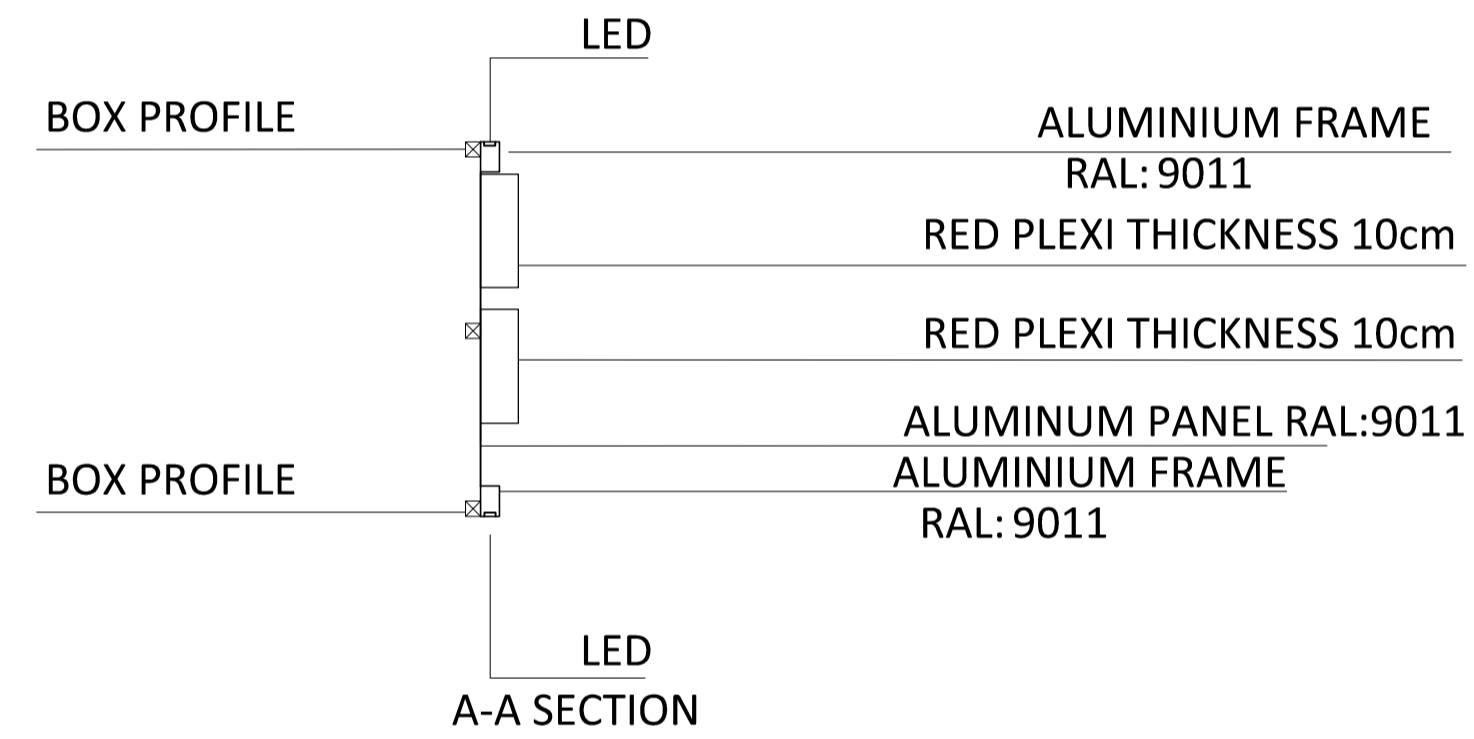

ELEVATION 2 FLANK FACADE

SIGNAGE

SCALE BAR 1:20

All dimensions in cm
A1: 1/20

DATE: 15.10.2018

PAFTA ADI SHEET TITLE
PROPOSED SIGNAGE DETAILS
PAFTA NO/ SHEET NO
05

A.100.05

Drawn
Architect
Orhun Çakır

Architectural Confirm
Sultan Dağanyılmaz

Operational Confirm
Patrick Graham

Manager Confirm

Final Approve
Gina Solak