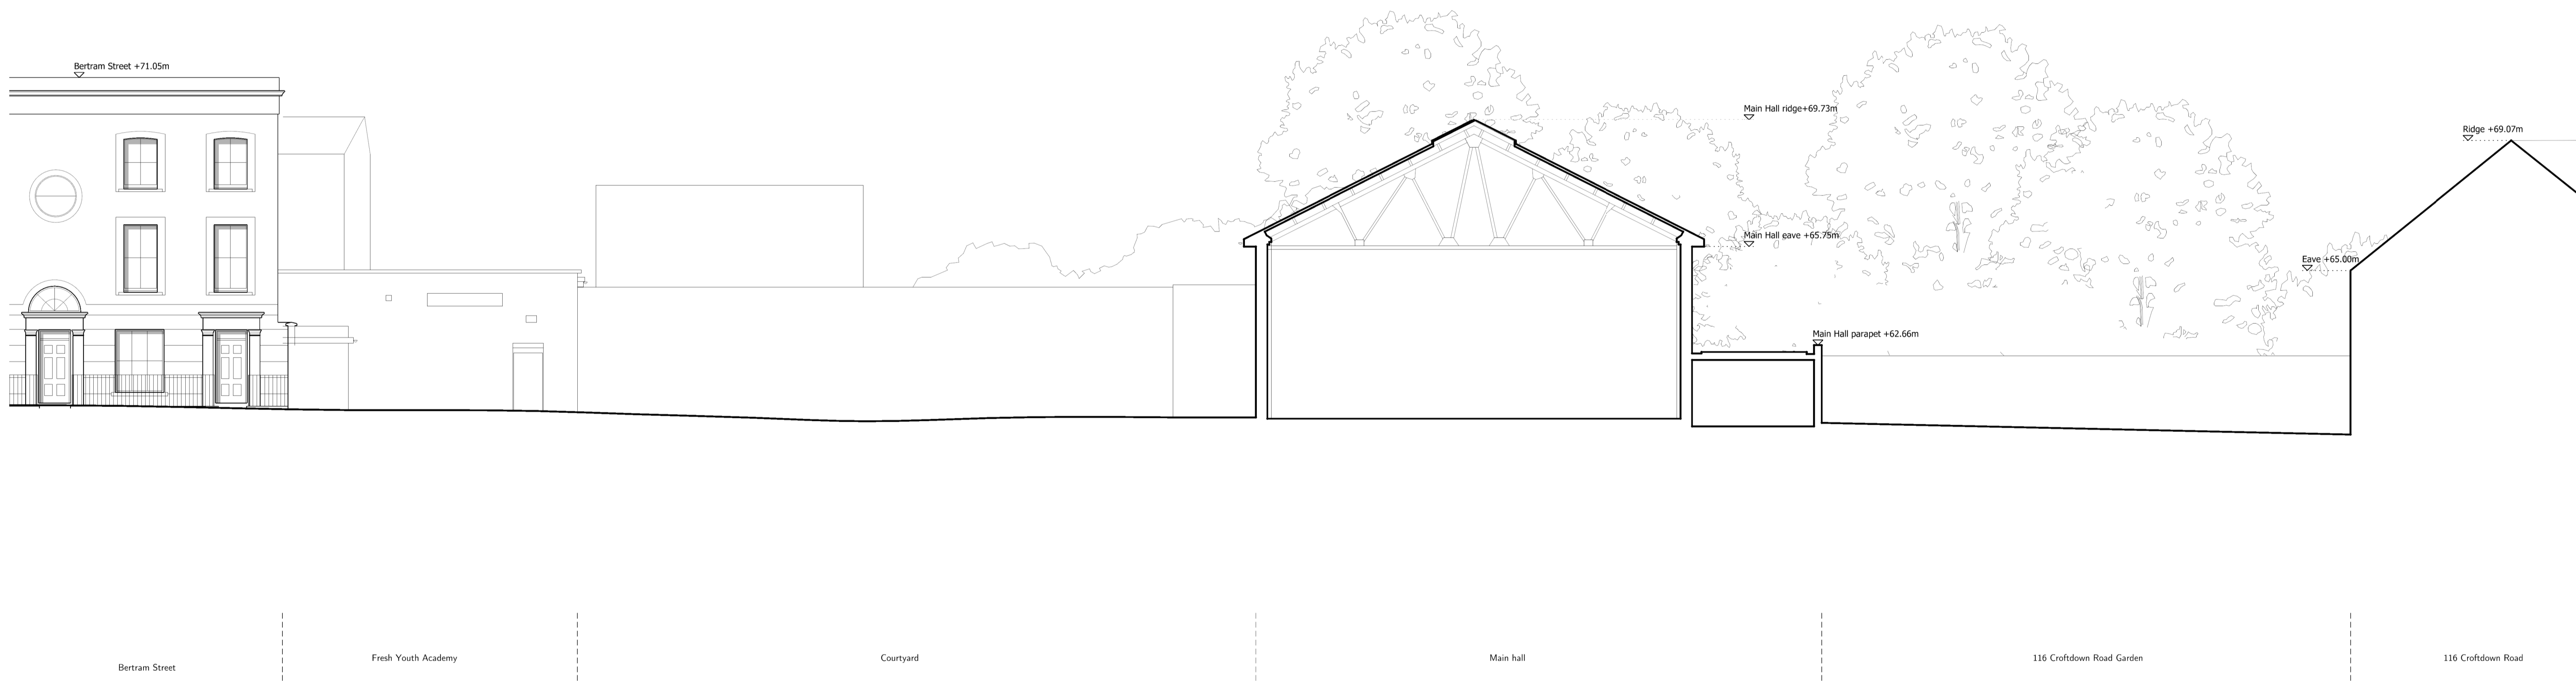

Planning

Bertram Street   Fresh Youth Academy   Courtyard   Main hall   116 Croftdown Road Garden   116 Croftdown Road

01 Section BB
As Existing

Revision description		Date	Int	Rev
29-31 Compton Street London ECUA 6AT				
T +44 (0) 20 7831 3102 F +44 (0) 20 7890 1940 W www.rcka.co.uk				
Title		Section BB As Existing		
Project	Camden HNCC	Client	Camden Council	
Date	26.01.2016	Drawn by	AB	Checked DK Scale 1:100@A1
Job No	1415	Draw No	PL-GA-101	Revision D