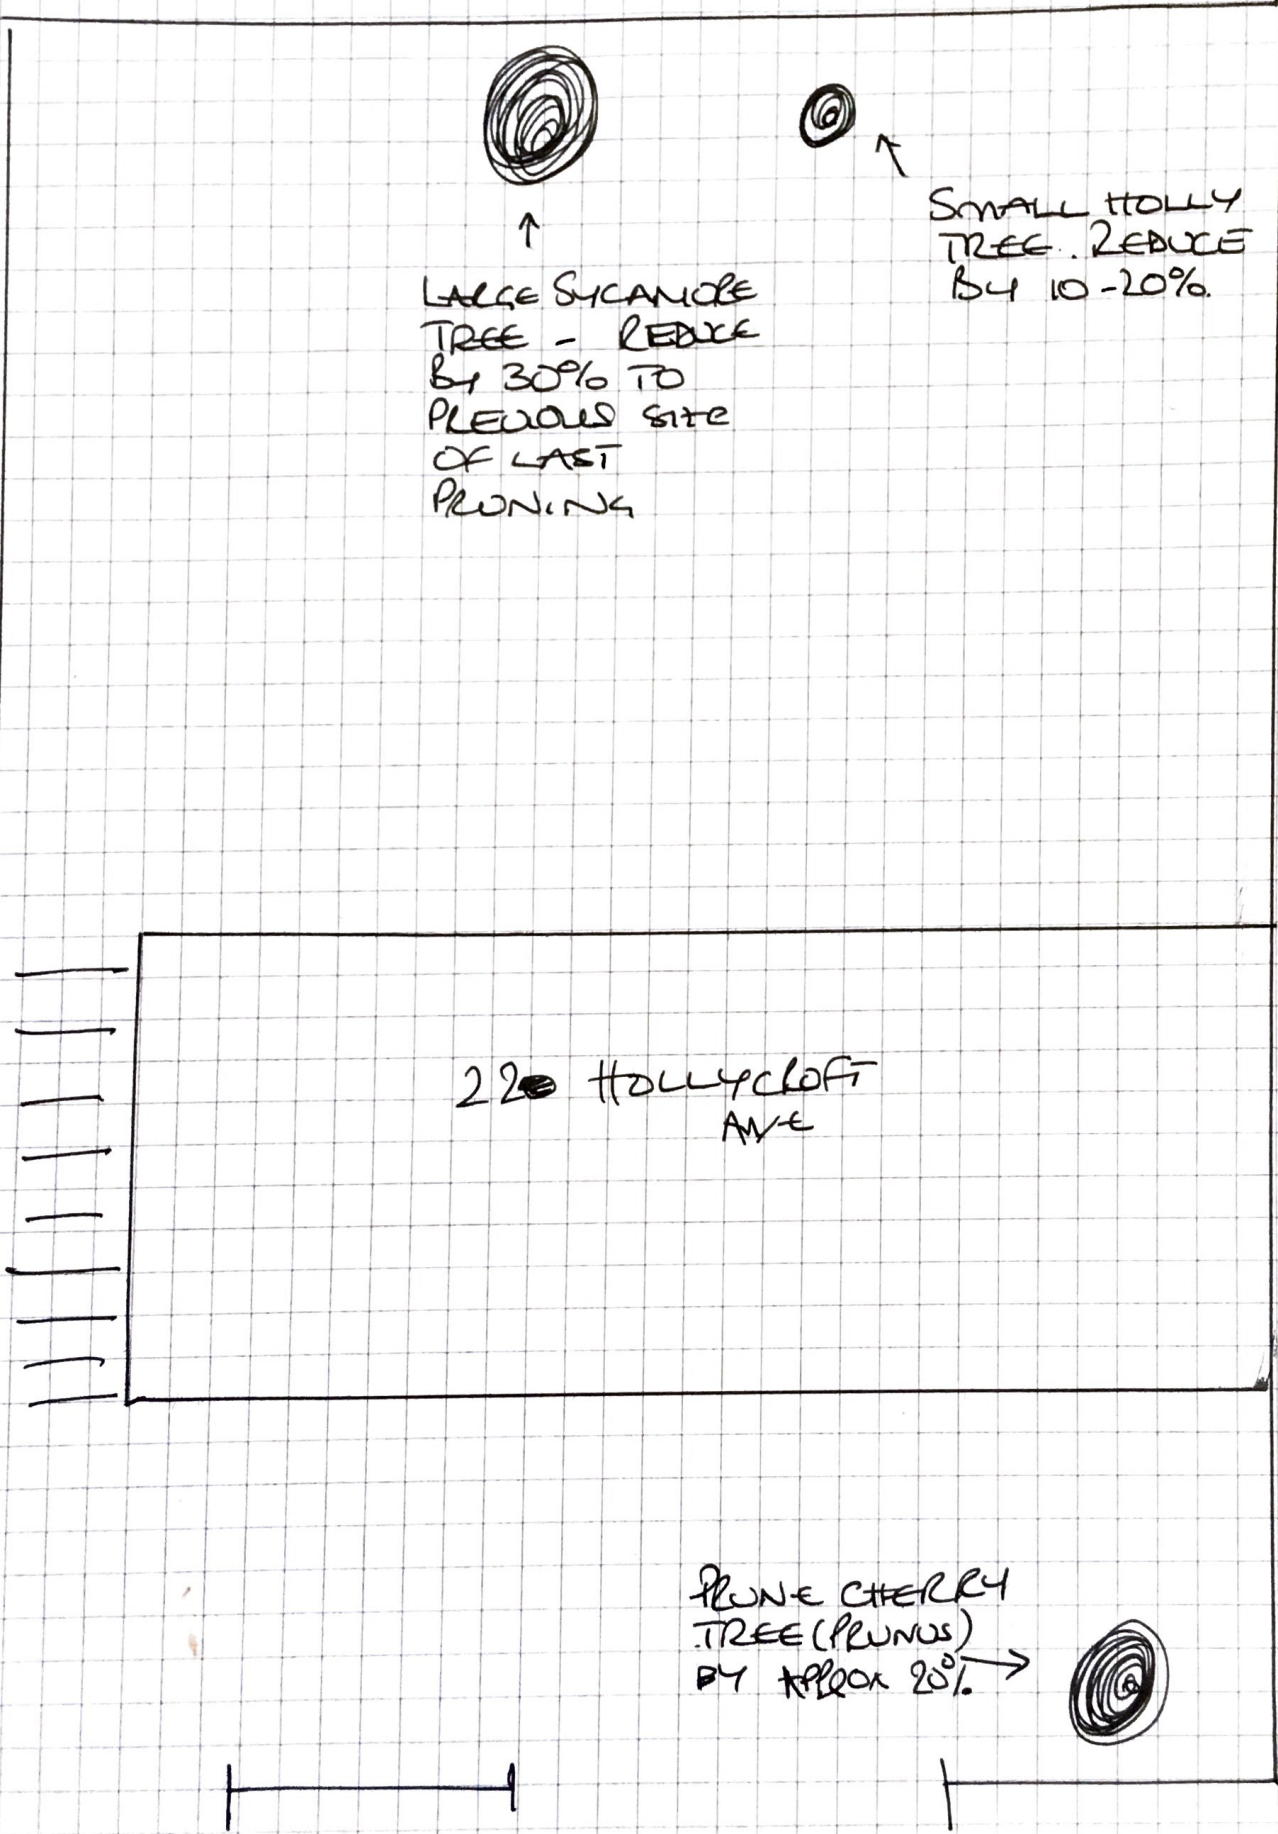

FERNCLOFT NE.

LARGE SYCAMORE
TREE - REDUCE
BY 30% TO
PREVIOUS SIZE
OF LAST
PRUNING

SMALL HOLLY
TREE. REDUCE
BY 10-20%.

220 HOLLYCLOFT
AVE

20
Hollycroft
Ave.

PRUNE CHERRY
TREE (PRUNUS)
BY APPROX 20% →

Road

FERNCLOFT NE.

↑
LARGE SYCAMORE
TREE - REDUCE
BY 30% TO
PREVIOUS SIZE
OF LAST
PRUNING

↑
SMALL HOLLY
TREE. REDUCE
BY 10-20%.

220 HOLLYCROFT
AVE

20
Hollycroft
Ave.

PRUNE CHERRY
TREE (PRUNUS)
BY APPROX 20% →

4
Hollycroft
Ave