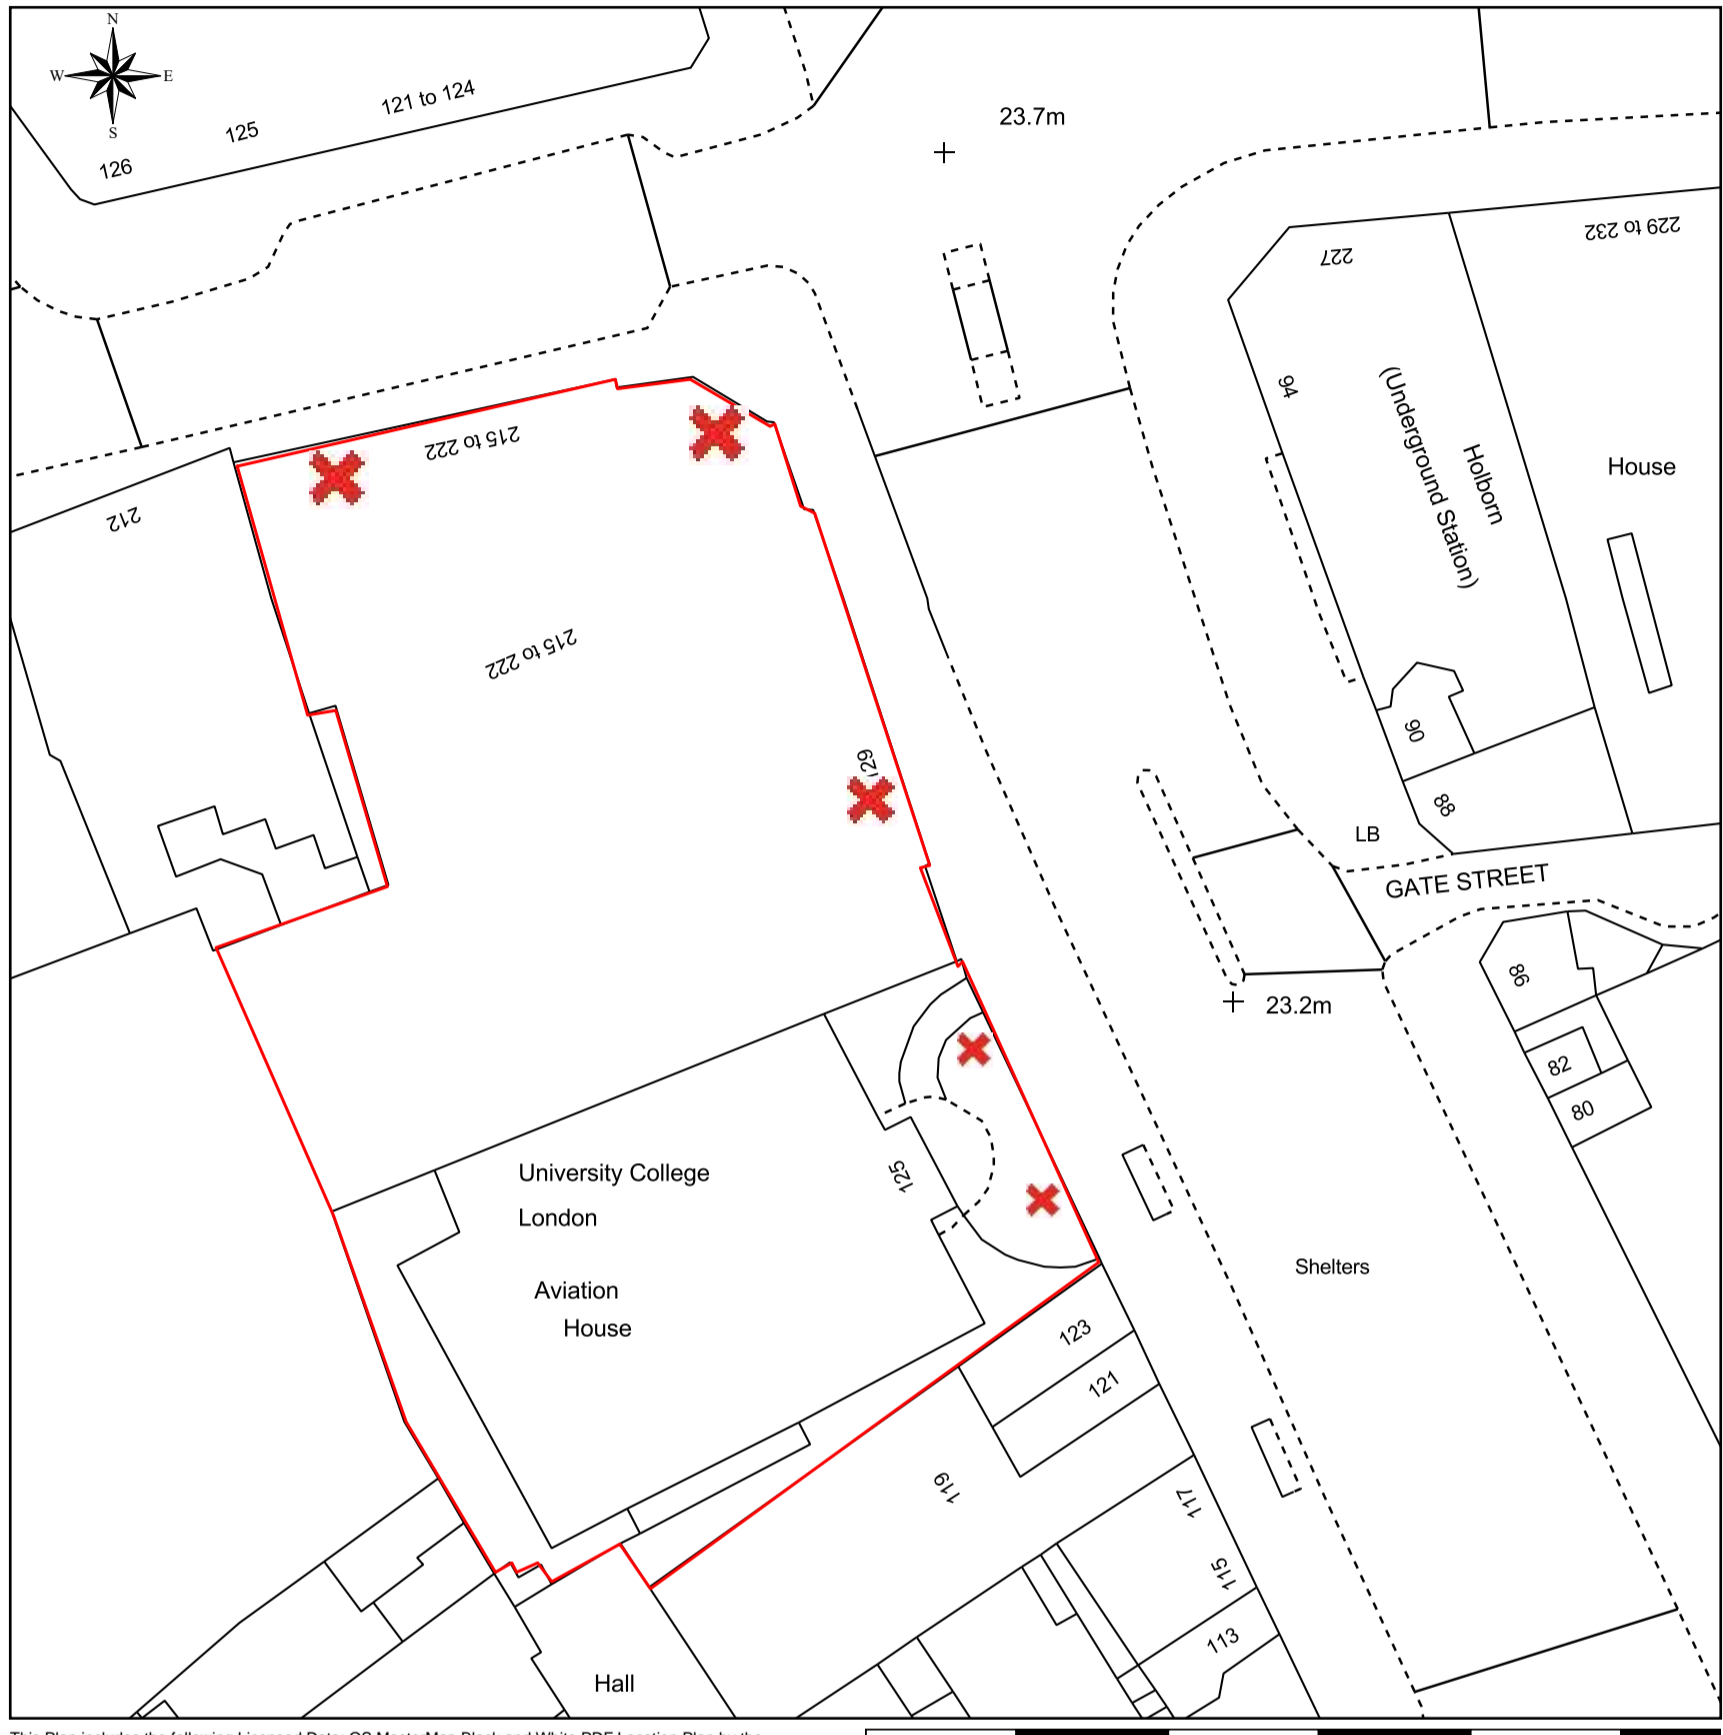

# Location Plan near WC2B 6NH

This Plan includes the following Licensed Data: OS MasterMap Black and White PDF Location Plan by the Ordnance Survey National Geographic Database and incorporating surveyed revision available at the date of production. Reproduction in whole or in part is prohibited without the prior permission of Ordnance Survey. The representation of a road, track or path is no evidence of a right of way. The representation of features, as lines is no evidence of a property boundary. © Crown copyright and database rights, 2018. Ordnance Survey 0100031673

0m 10m 20m 30m 40m 50m

Scale: 1:500, paper size: A3

Wework Aviation House  
Wework, Aviation House, 125 Kingsway, London, WC2B 6NH

**plans ahead** by **emapsite™**