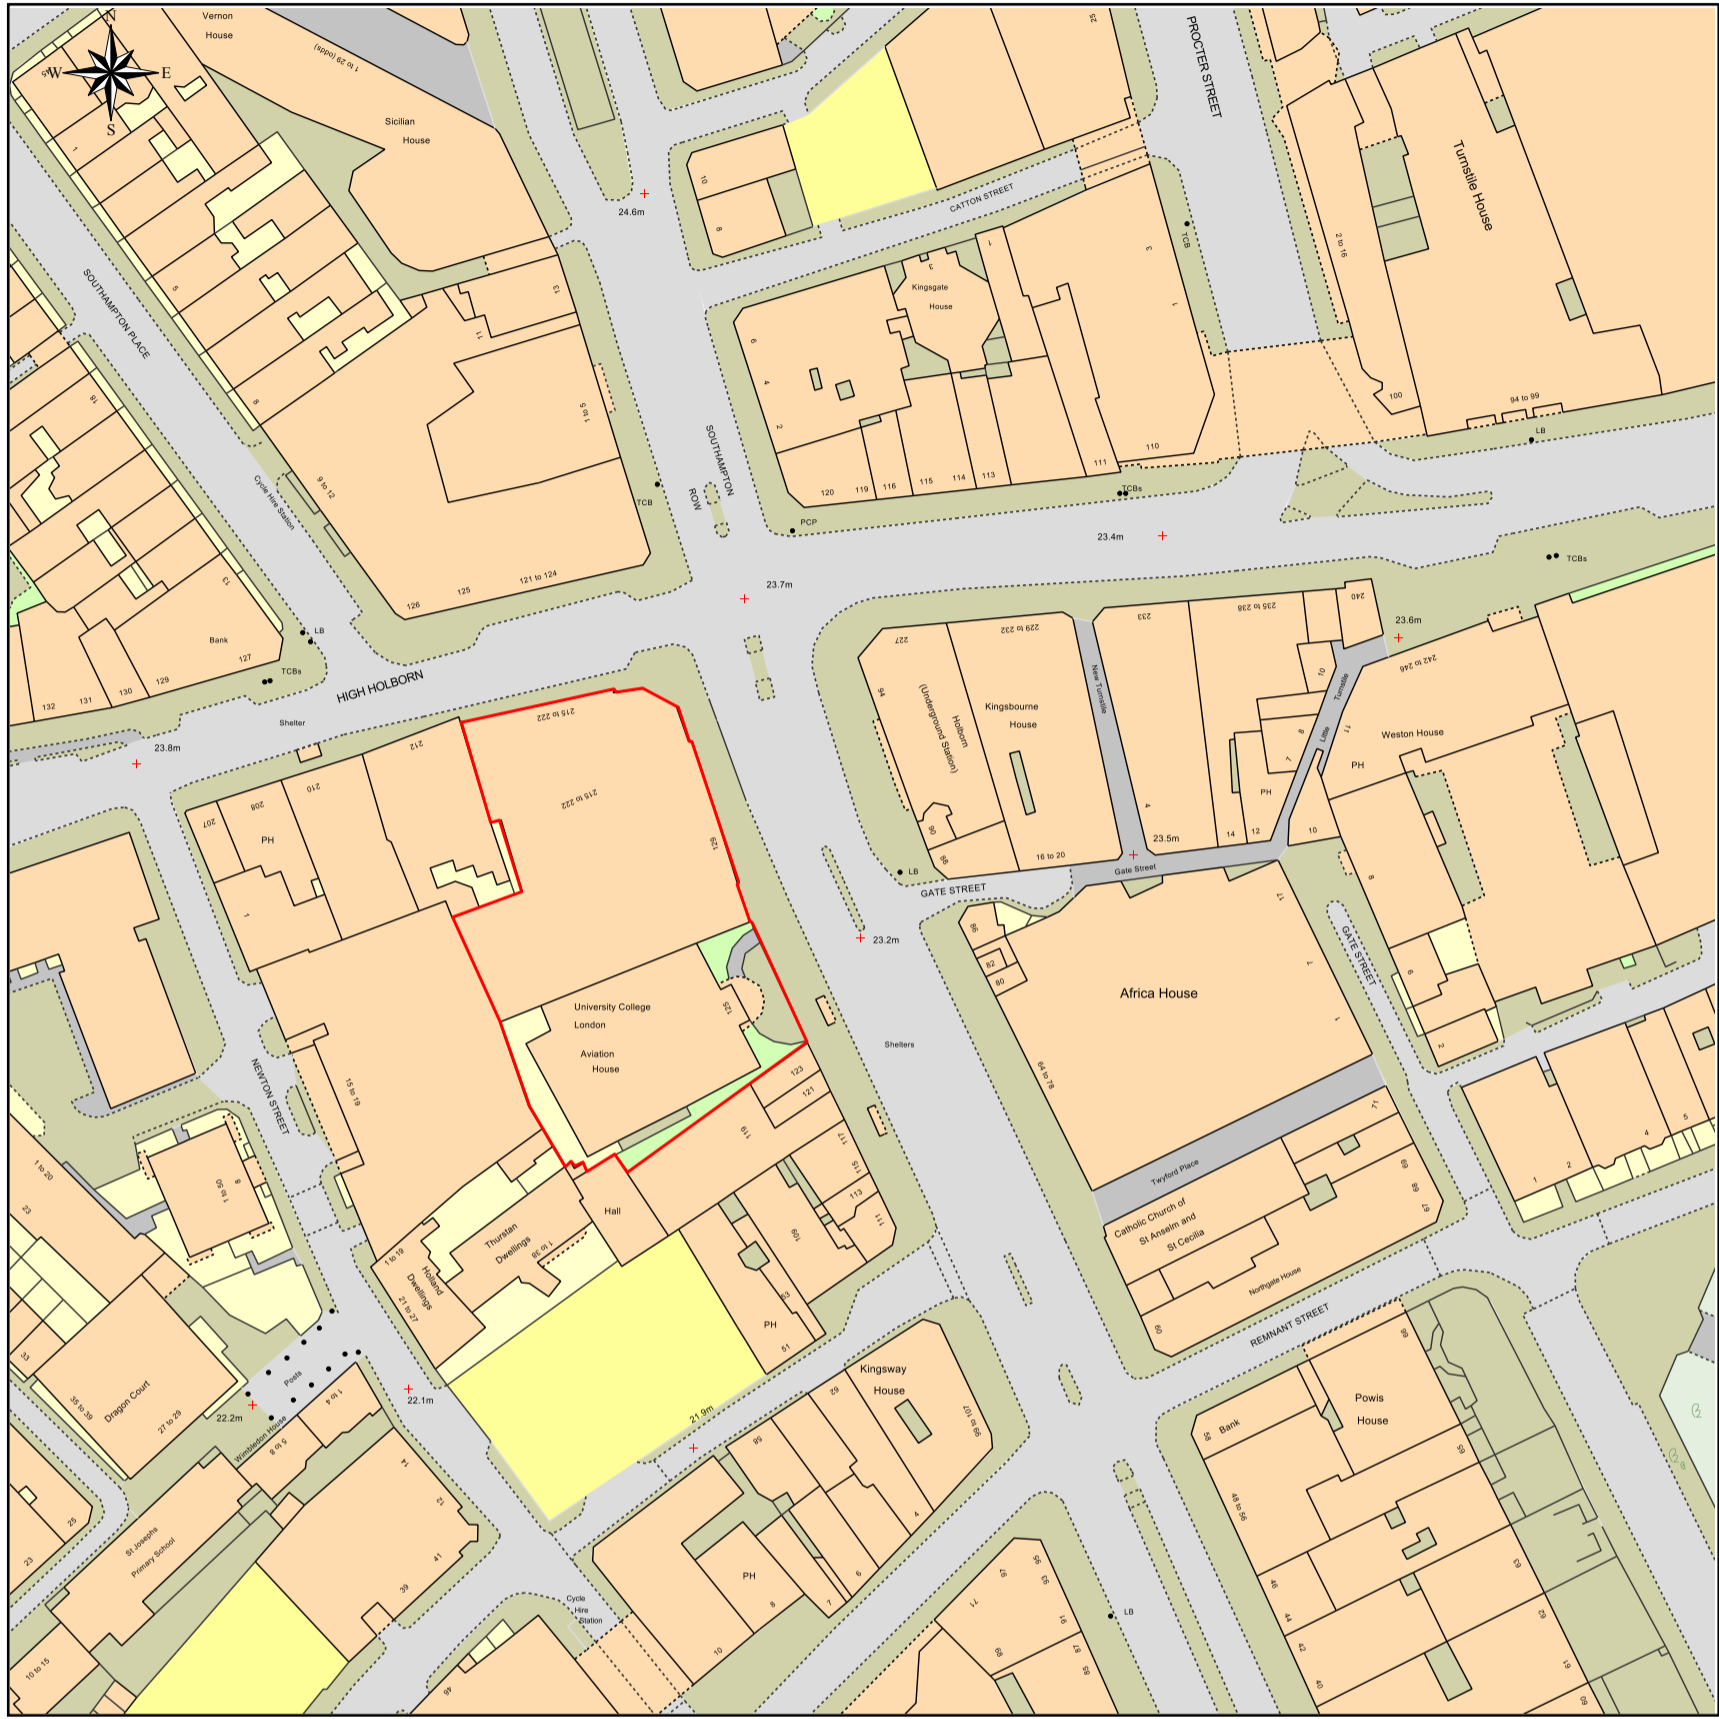

Location Plan #1225881

This Plan includes the following Licensed Data: OS MasterMap Colour PDF Location Plan by the Ordnance Survey National Geographic Database and incorporating surveyed revision available at the date of production. Reproduction in whole or in part is prohibited without the prior permission of Ordnance Survey. The representation of a road, track or path is no evidence of a right of way. The representation of features, as lines is no evidence of a property boundary. © Crown copyright and database rights, 2018. Ordnance Survey 0100031673

0m 25m 50m 75m 100m 125m

Scale: 1:1250, paper size: A3

Aviation House, 125 Kingsway, London, WC2B 6NH.

plans ahead by emapsite™