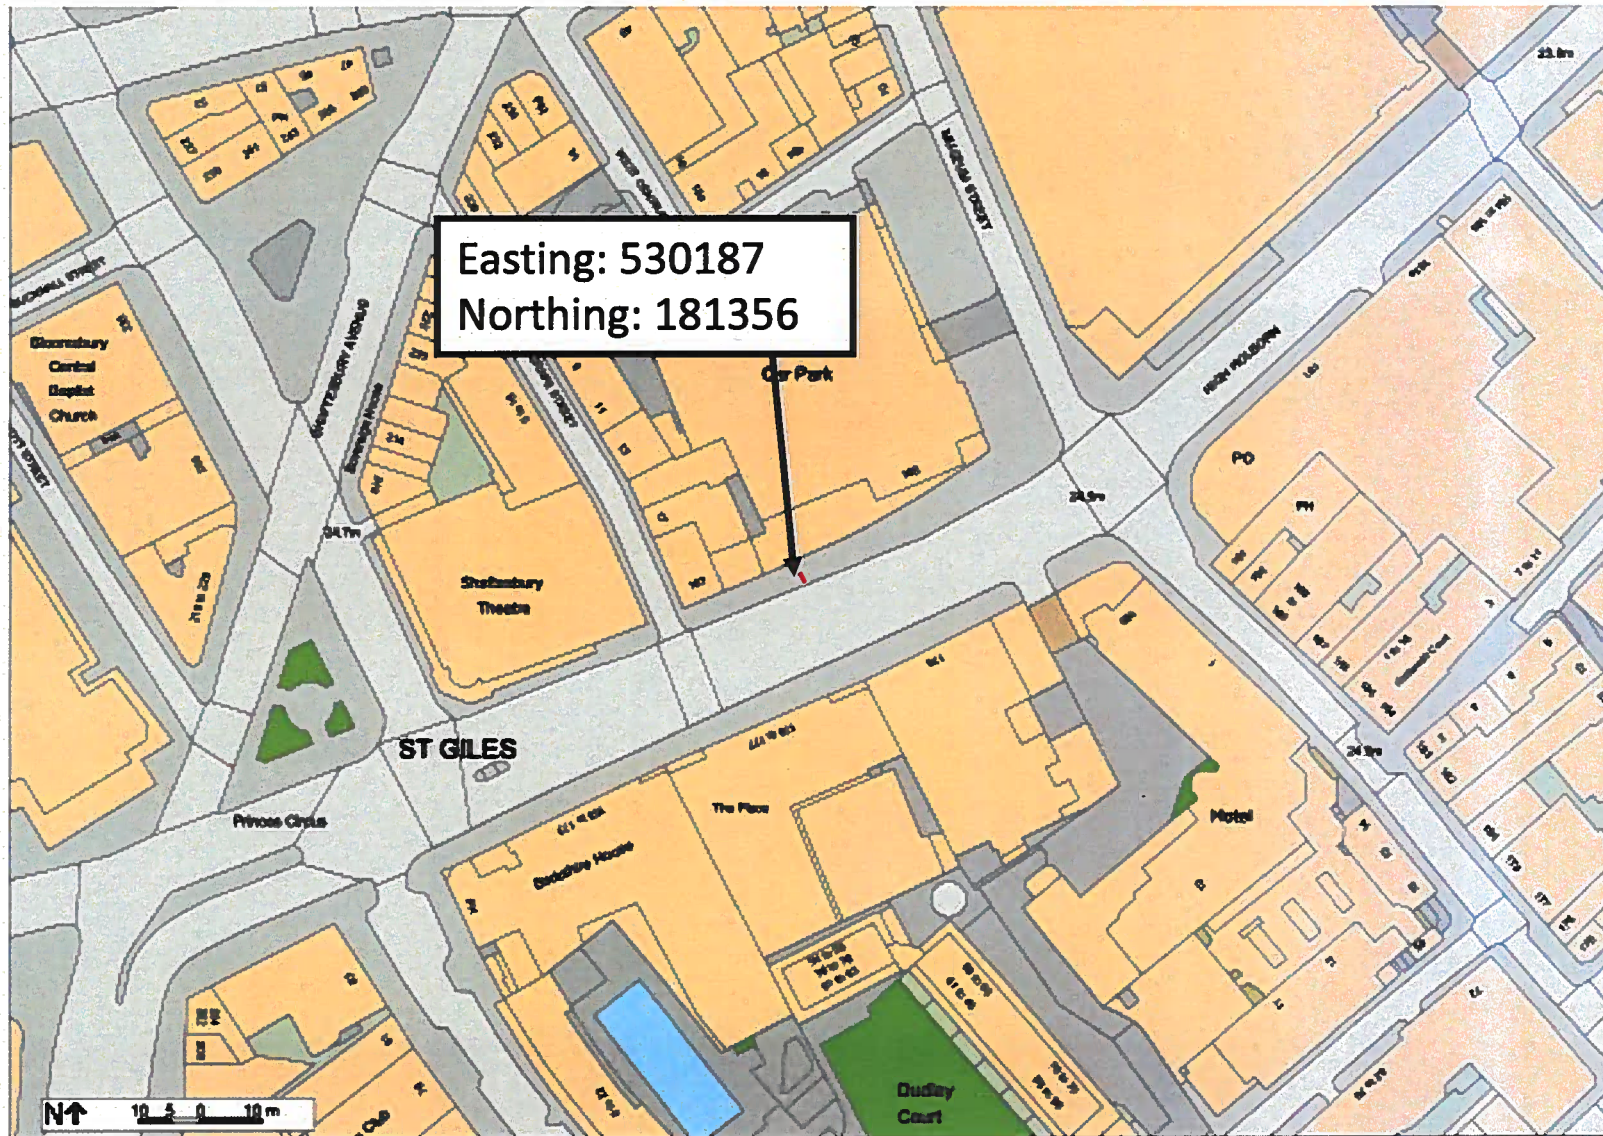

166 High Holborn, London WC1V 6TT [1:1250]

Maximus Networks Ltd

166 High Holborn, London WC1V 6TT [1:200]

Maximus Networks Ltd