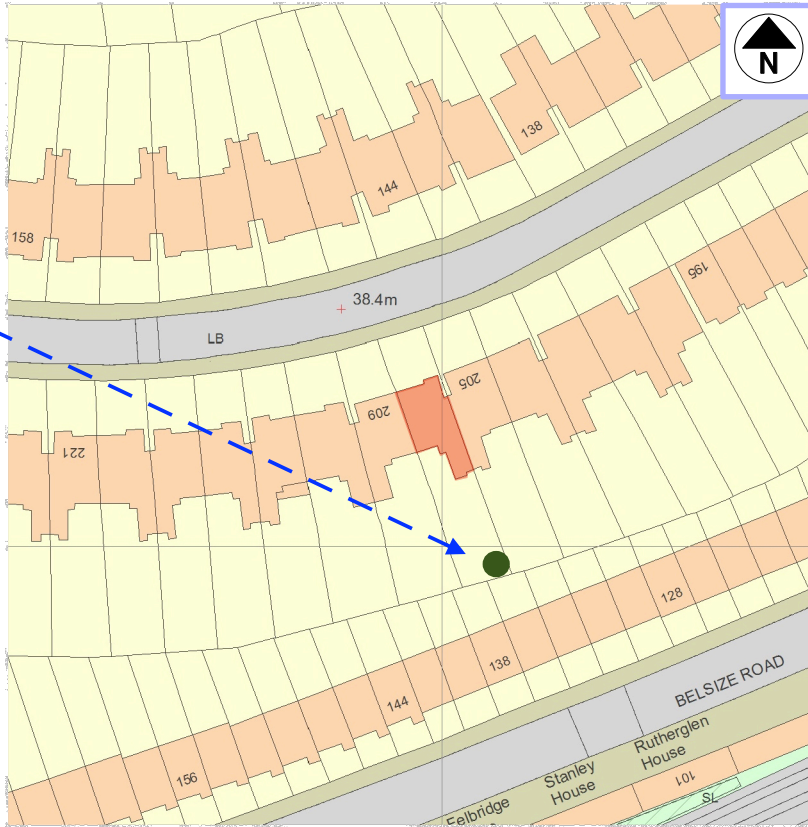

Tree  
location

SITE PLAN

Scale 1:1250@A4

SCALE

GENERAL NOTES:

DO NOT SCALE FROM THIS  
DRAWING.

ALL DIMENSIONS MUST BE  
CHECKED ON SITE AND ANY  
DISCREPANCIES VERIFIED WITH  
THE ARCHITECT.

CLIENT

JOB TITLE

**207 Goldhurst Terrace  
London  
NW6 3ER**

DRAWING TITLE

**SITE LOCATION**

SCALE

**1:1250@A4**

DATE

**03.15**