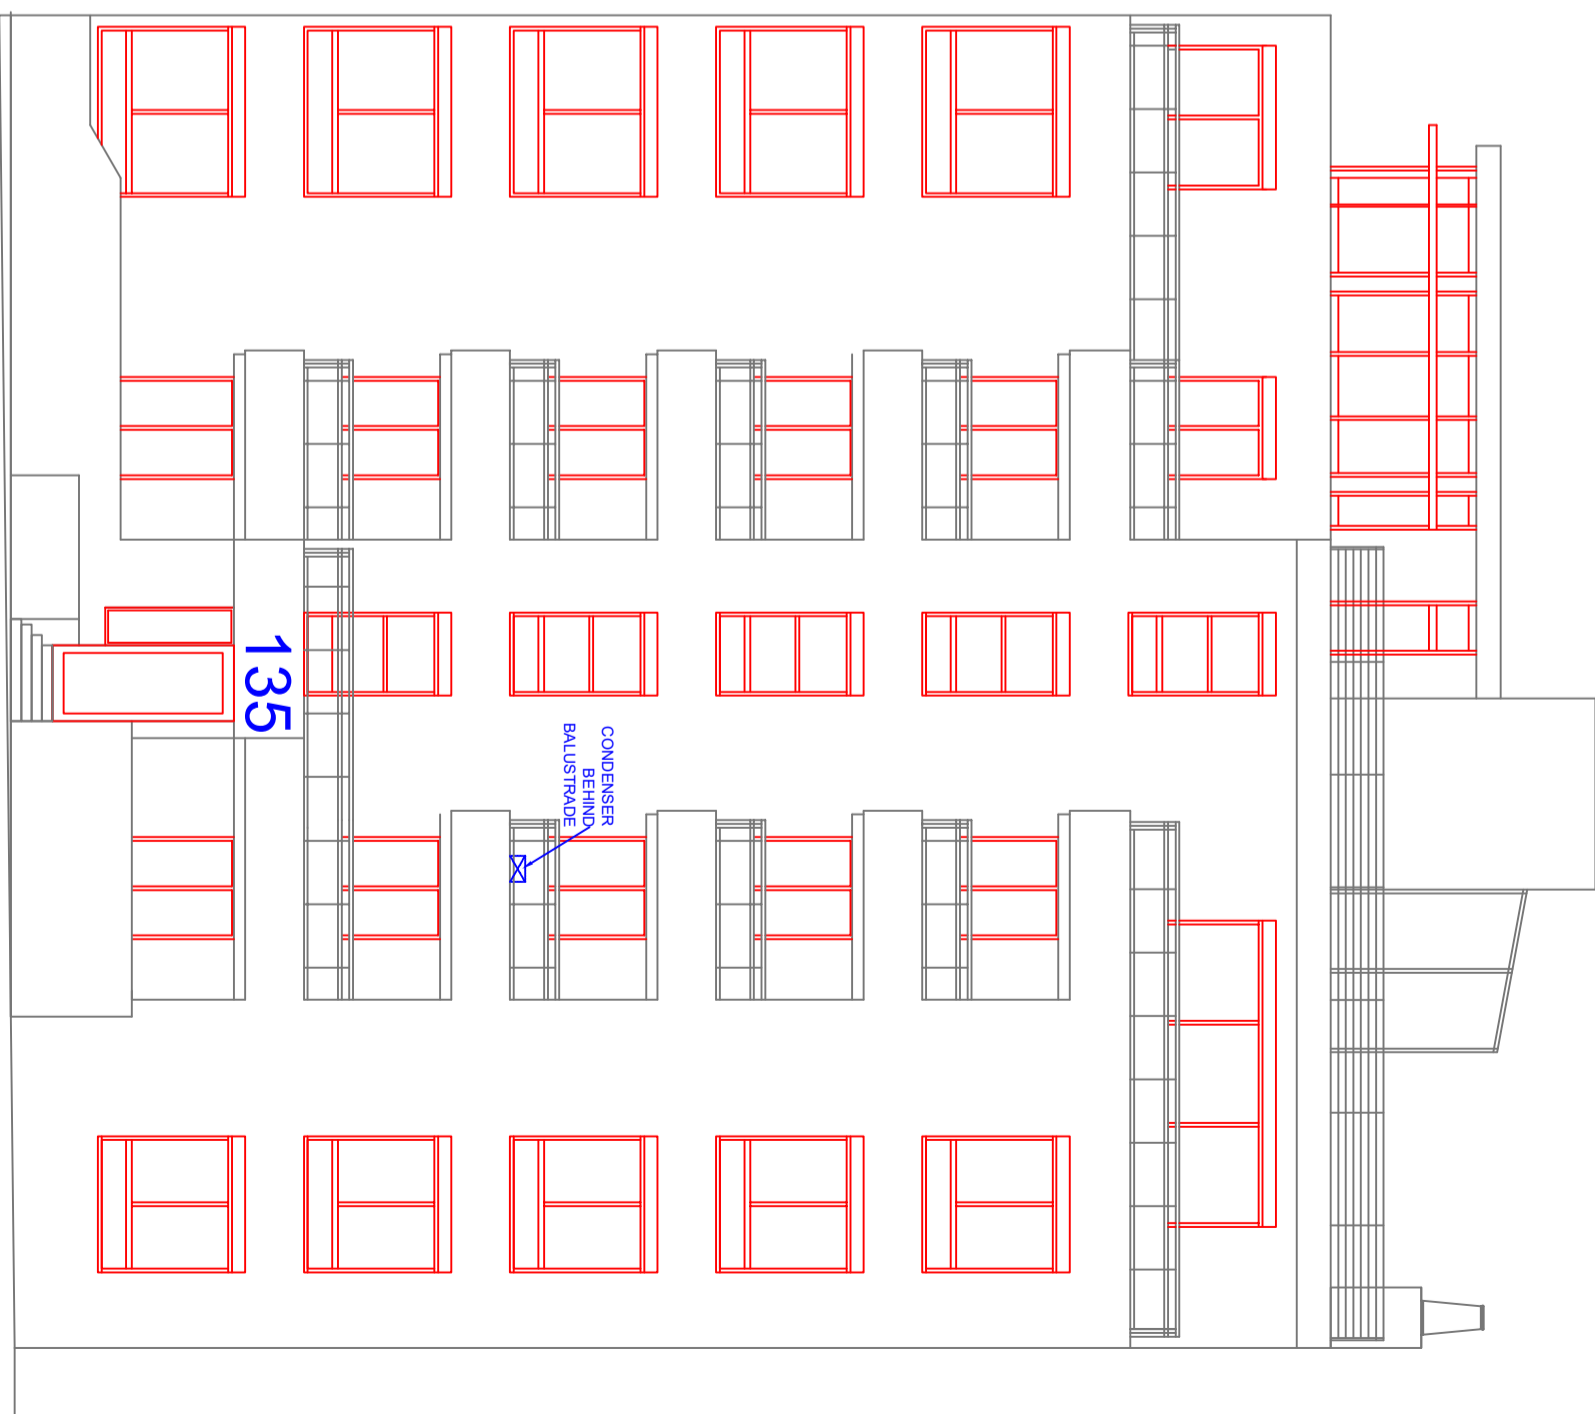

NORTH EAST ELEVATION - EXISTING

NORTH EAST ELEVATION - PROPOSED

Notes		Project Title		Drawing Title		 52 Highview Gardens Edgware Middlesex HA8 9UF t: 020 8958 6328 m: 07884 318 626 e: awastructures@hotmail.com	
		FLAT 6 135 HAVERSTOCK HILL LONDON NW3		NORTH EAST ELEVATION EXISTING AND PROPOSED		Scale 1:100@A3	
		Client MR & MRS LEE		CONDENSER BEHIND BALUSTRADE		Dwg No. 348/021	
		Issued For PLANNING DETAILS				Date 01-11-18	
		Date 12/11/18				Chd YT	
		By AW				Rev. P1	
		Rev P1					