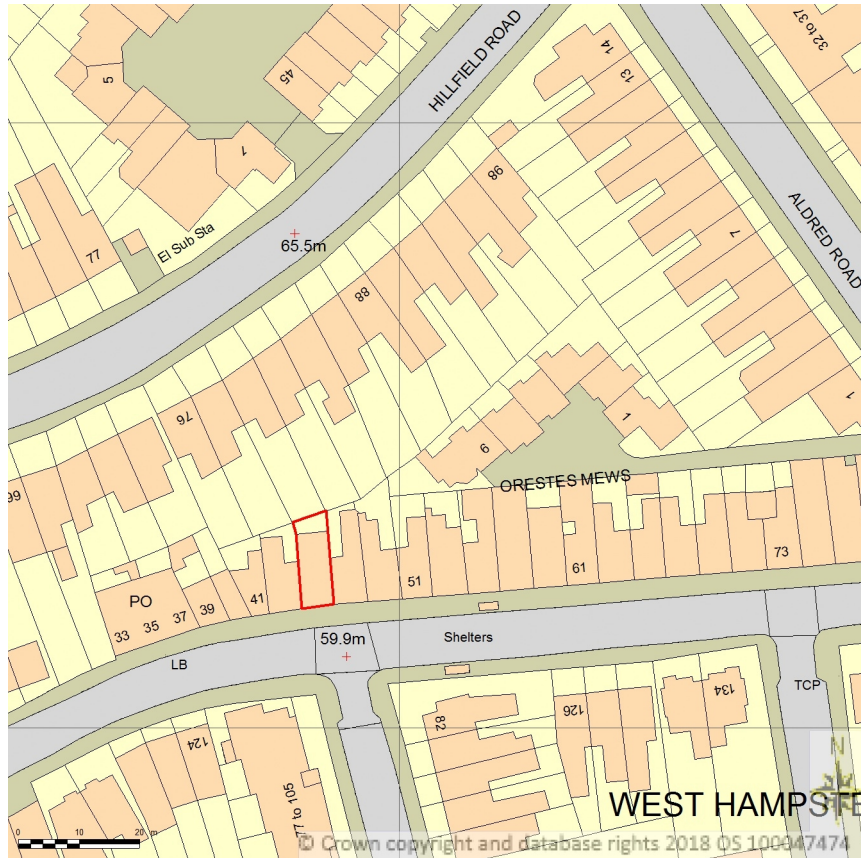

SITE LOCATION PLAN

AREA 2 HA

SCALE: 1:1250 on A4

CENTRE COORDINATES: 525106 , 185249

Supplied by Streetwise Maps Ltd

[www.streetwise.net](http://www.streetwise.net)

Licence No: 100047474

10:53:12 07/11/2018