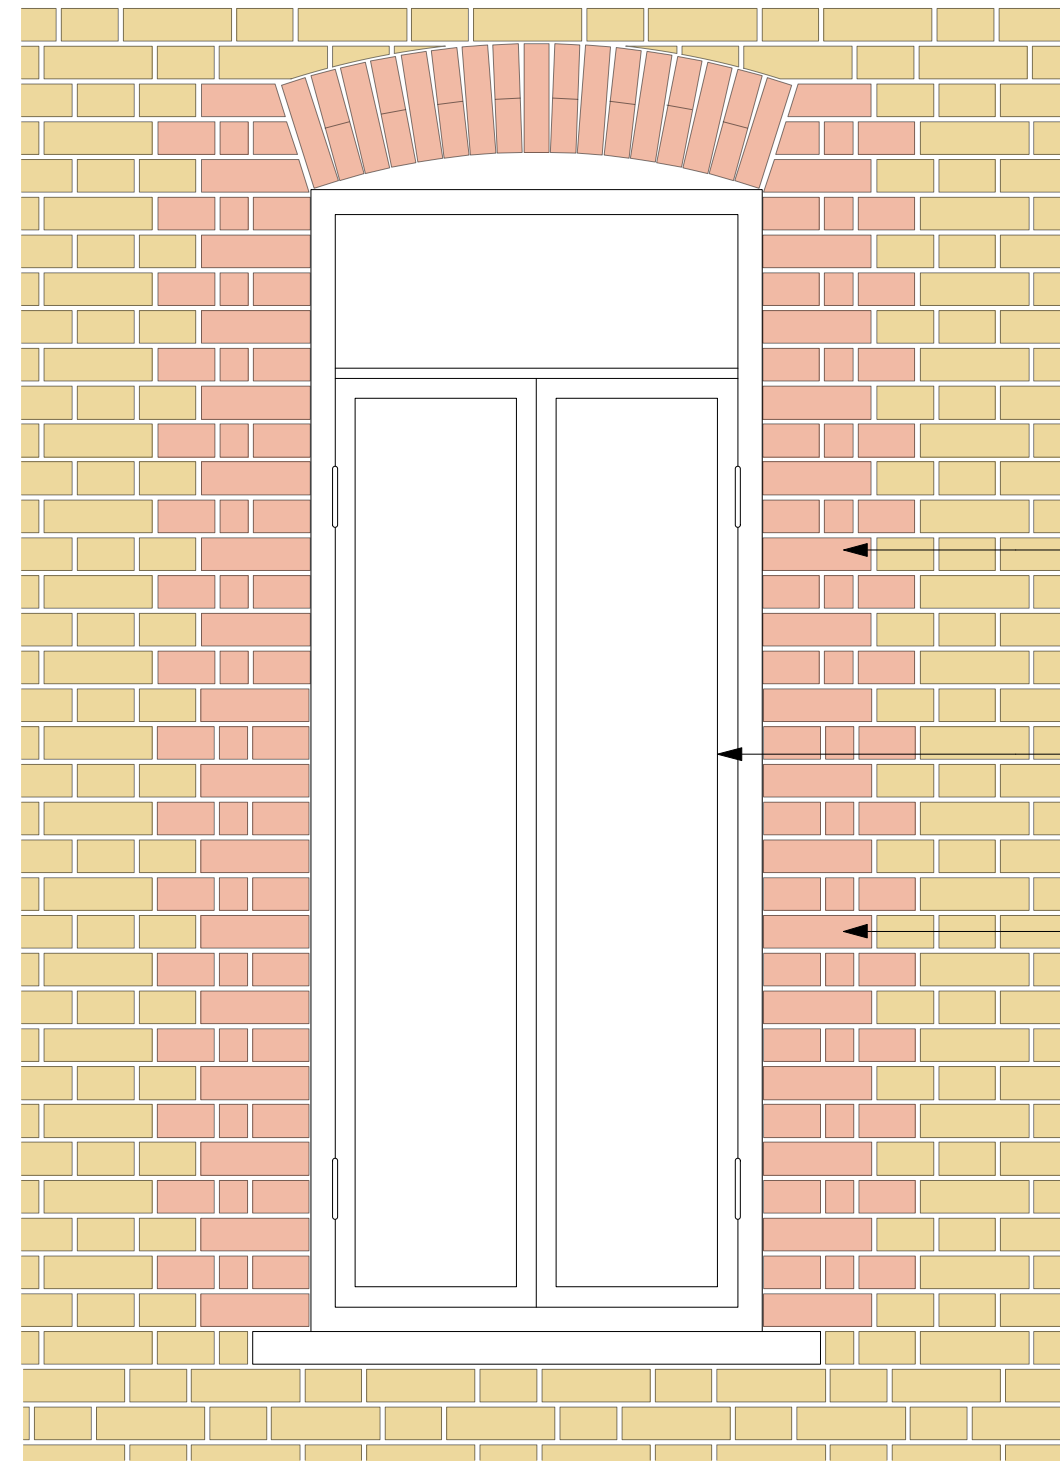

decorative lintel

Yellow London Stock

Red brick window surround

side hung casement
timber window

white painted cill

1 Existing window
Scale: 1:15

reclaimed red brick
to match existing

white painted side
hung hardwood
window, clear
glazed

Existing red brick
window surround

2 Proposed window
Scale: 1:15

1:15
0 100 500 1000mm

Date	Rev.	Description

project 1 Elsworth Terrace, London NW3 3DR
title Details - window
scale 1:15 @ A3
dwg no 1ET - 007
status Planning
date October 2018