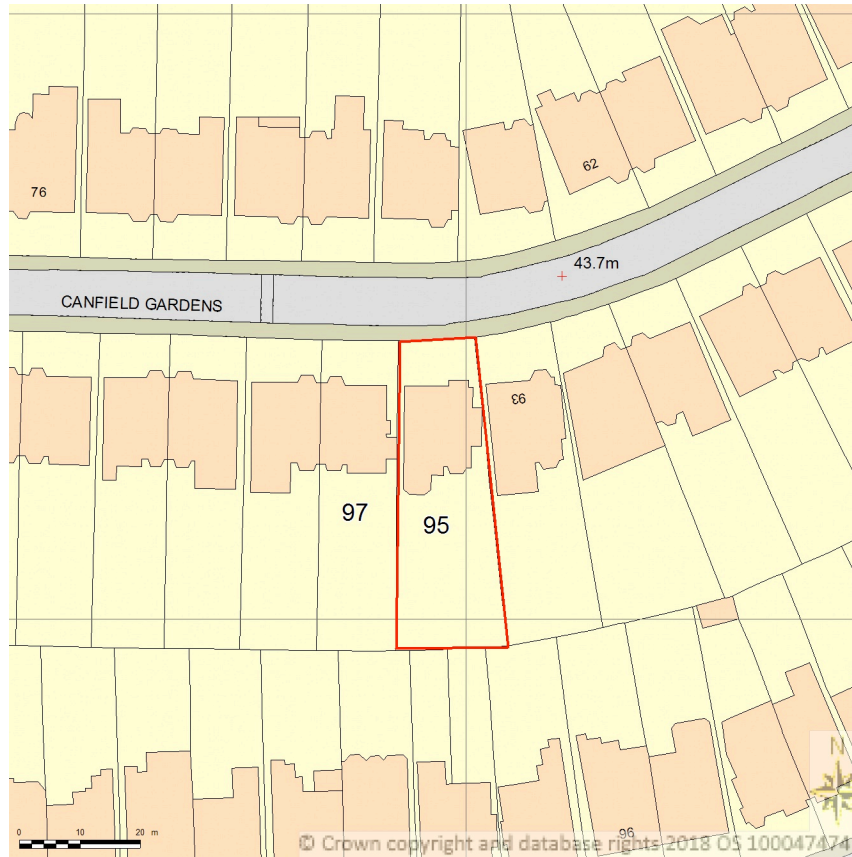

SITE LOCATION PLAN
AREA 2 HA
SCALE 1:1250 on A4
CENTRE COORDINATES: 525895, 184331

Supplied by Streetwise Maps Ltd
www.streetwise.net
Licence No: 100047474
14 November 2018 13:14