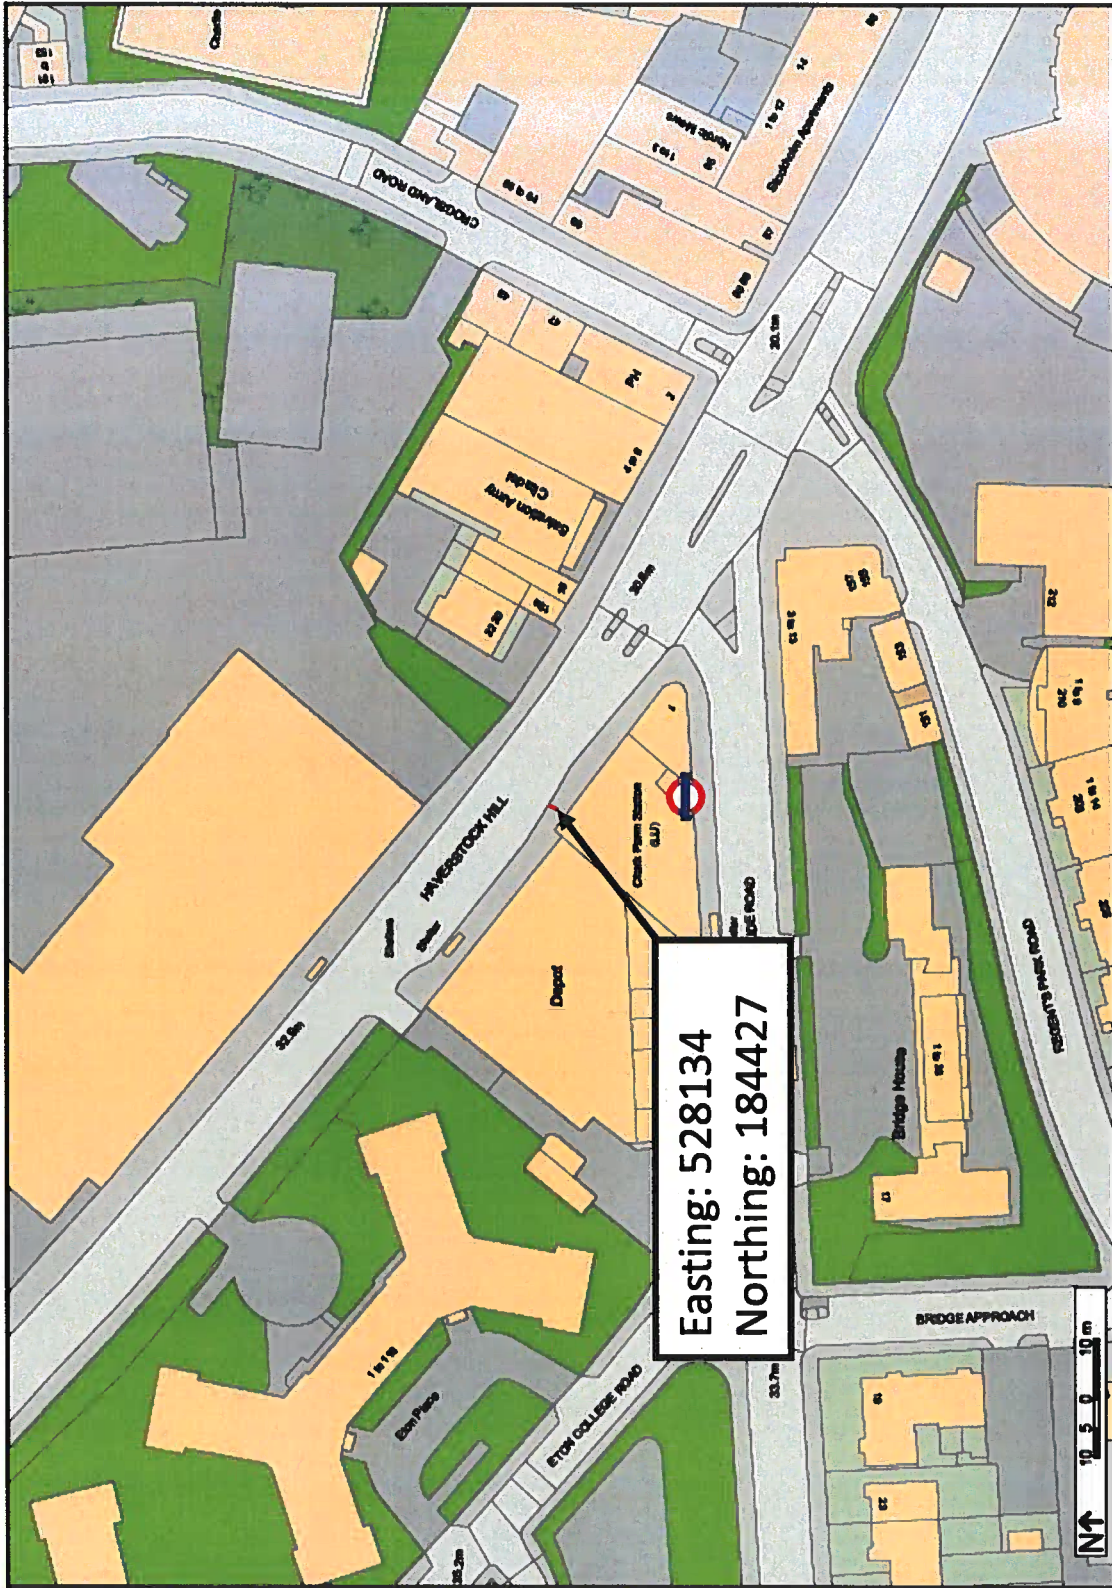

adjacent 1 Haverstock Hill, London NW3 2BP [1:1250]

Maximus Networks Ltd

adjacent 1 Haverstock Hill, London NW3 2BP [1:200]

Easting: 528134
Northing: 184427

Chalk Farm Station

Maximus Networks Ltd