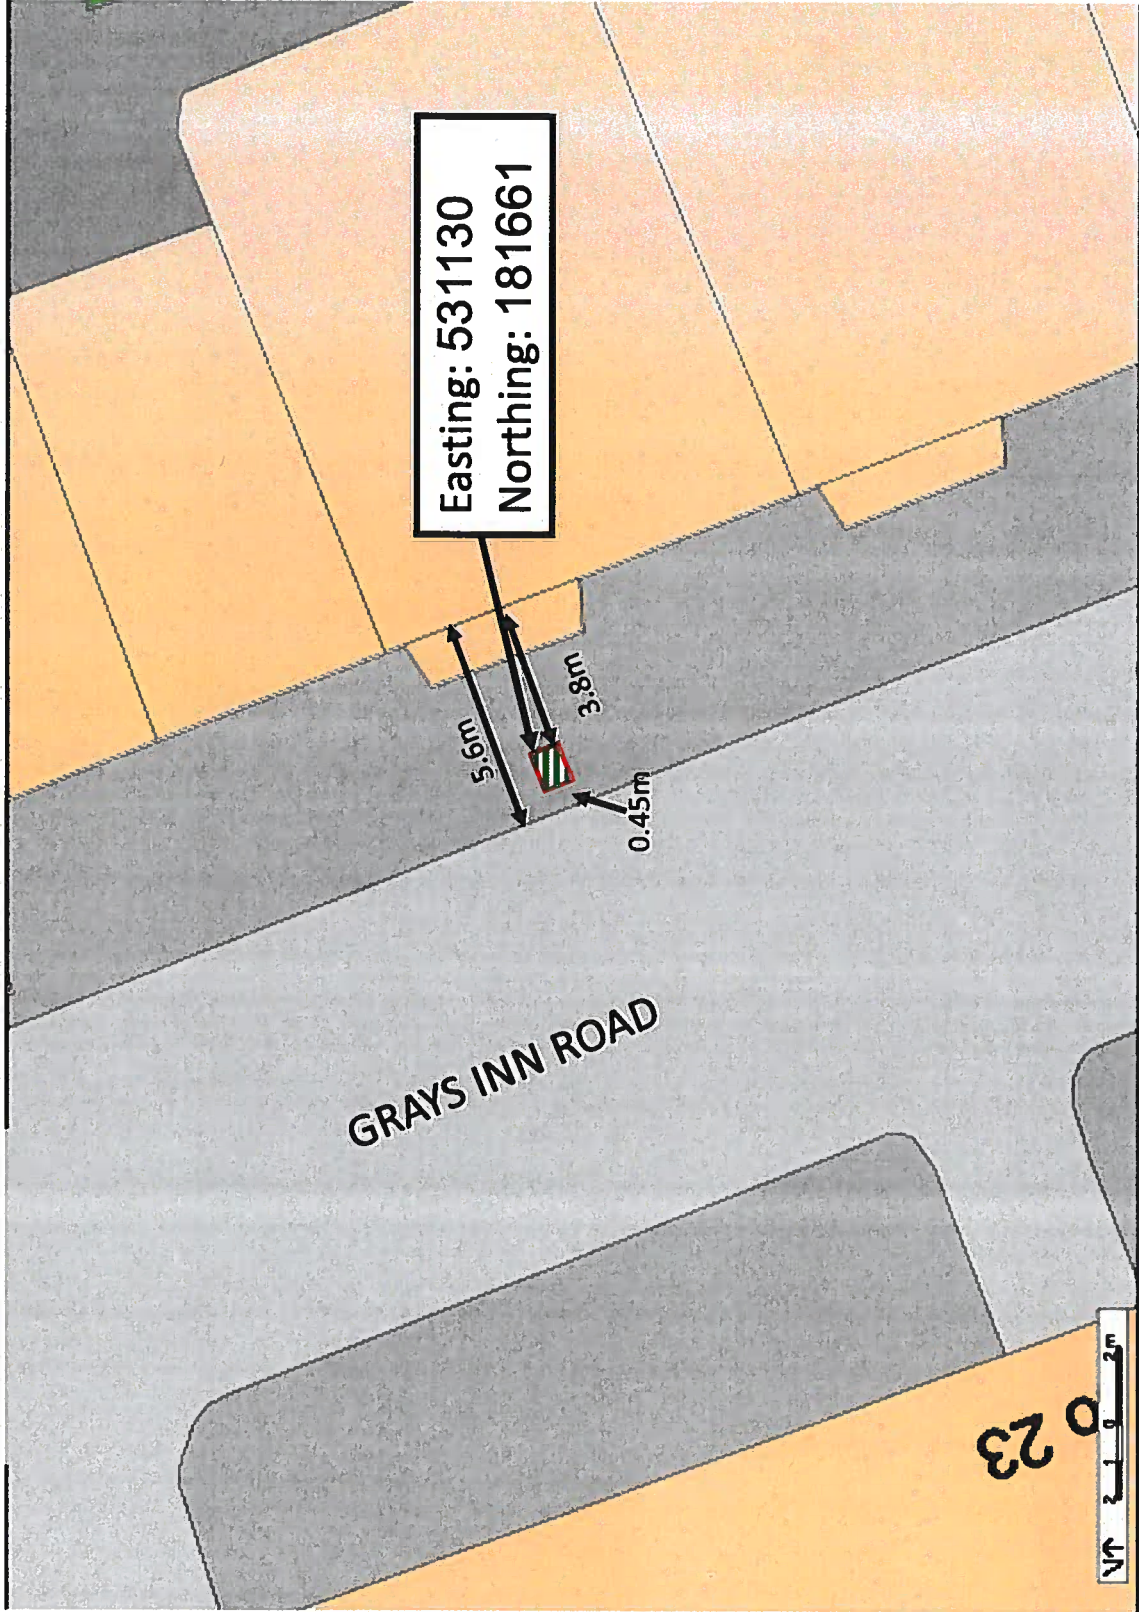

6 Grays Inn Road, London WC1X 8AT [1:200]

Maximus Networks Ltd