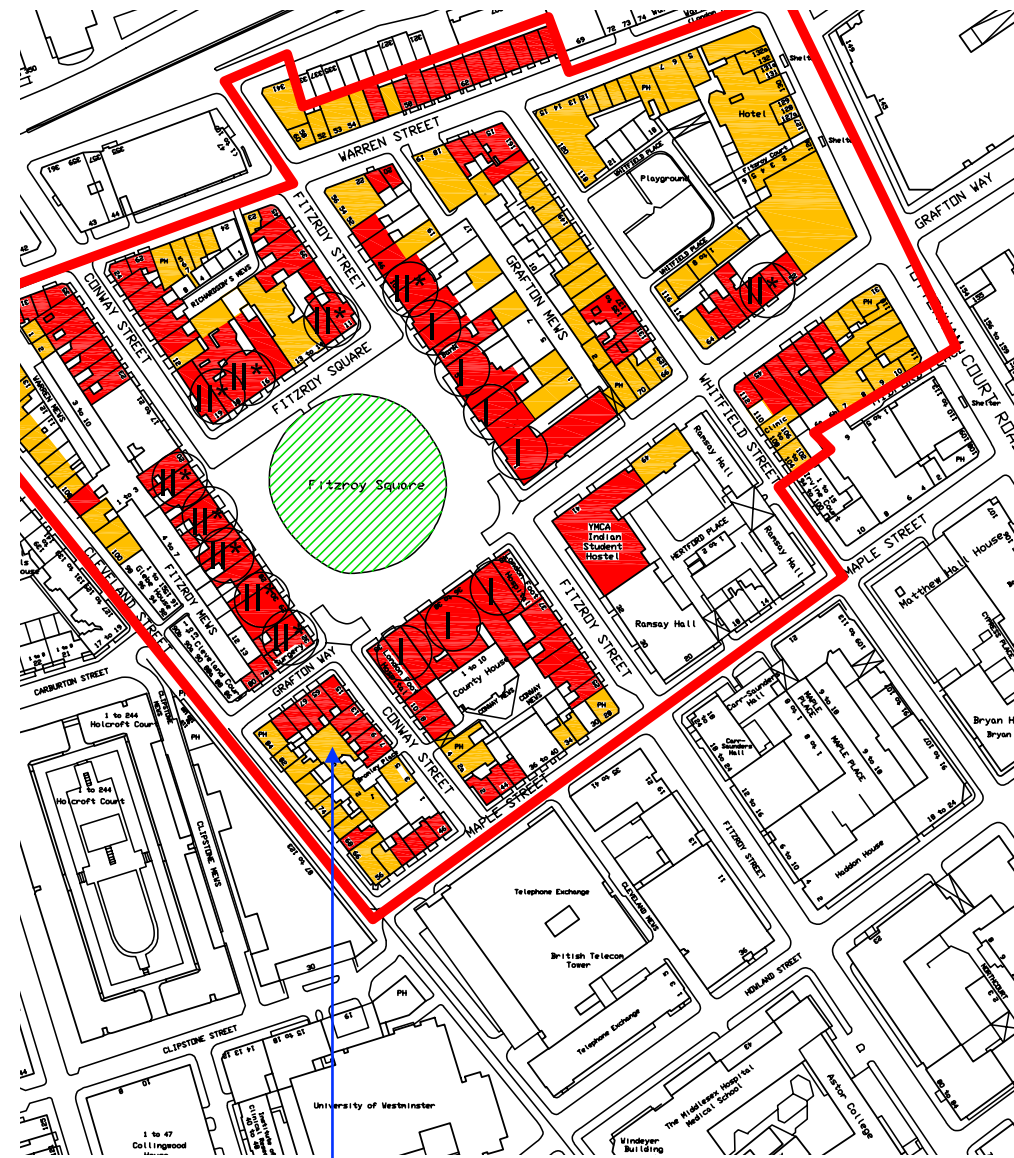

Section 2

KEY

Listed Buildings	
Positive Contributors	
Detractors	
London Square	

Built Heritage Map // Site location arrow to 3 Bromley Place.

02 CONTEXT

02/01 Conservation Area

The site is located in the Fitzroy Square Conservation Area, surrounded by Conway Street, Maple Street, Cleveland Street and Grafton Way.

02/02 Listed buildings

There are listed buildings backing on to our site, on Conway Street and Grafton Way.

03/03 Future Developments

There are no current future developments in the immediate surrounding vicinity of 3 Bromley Place.