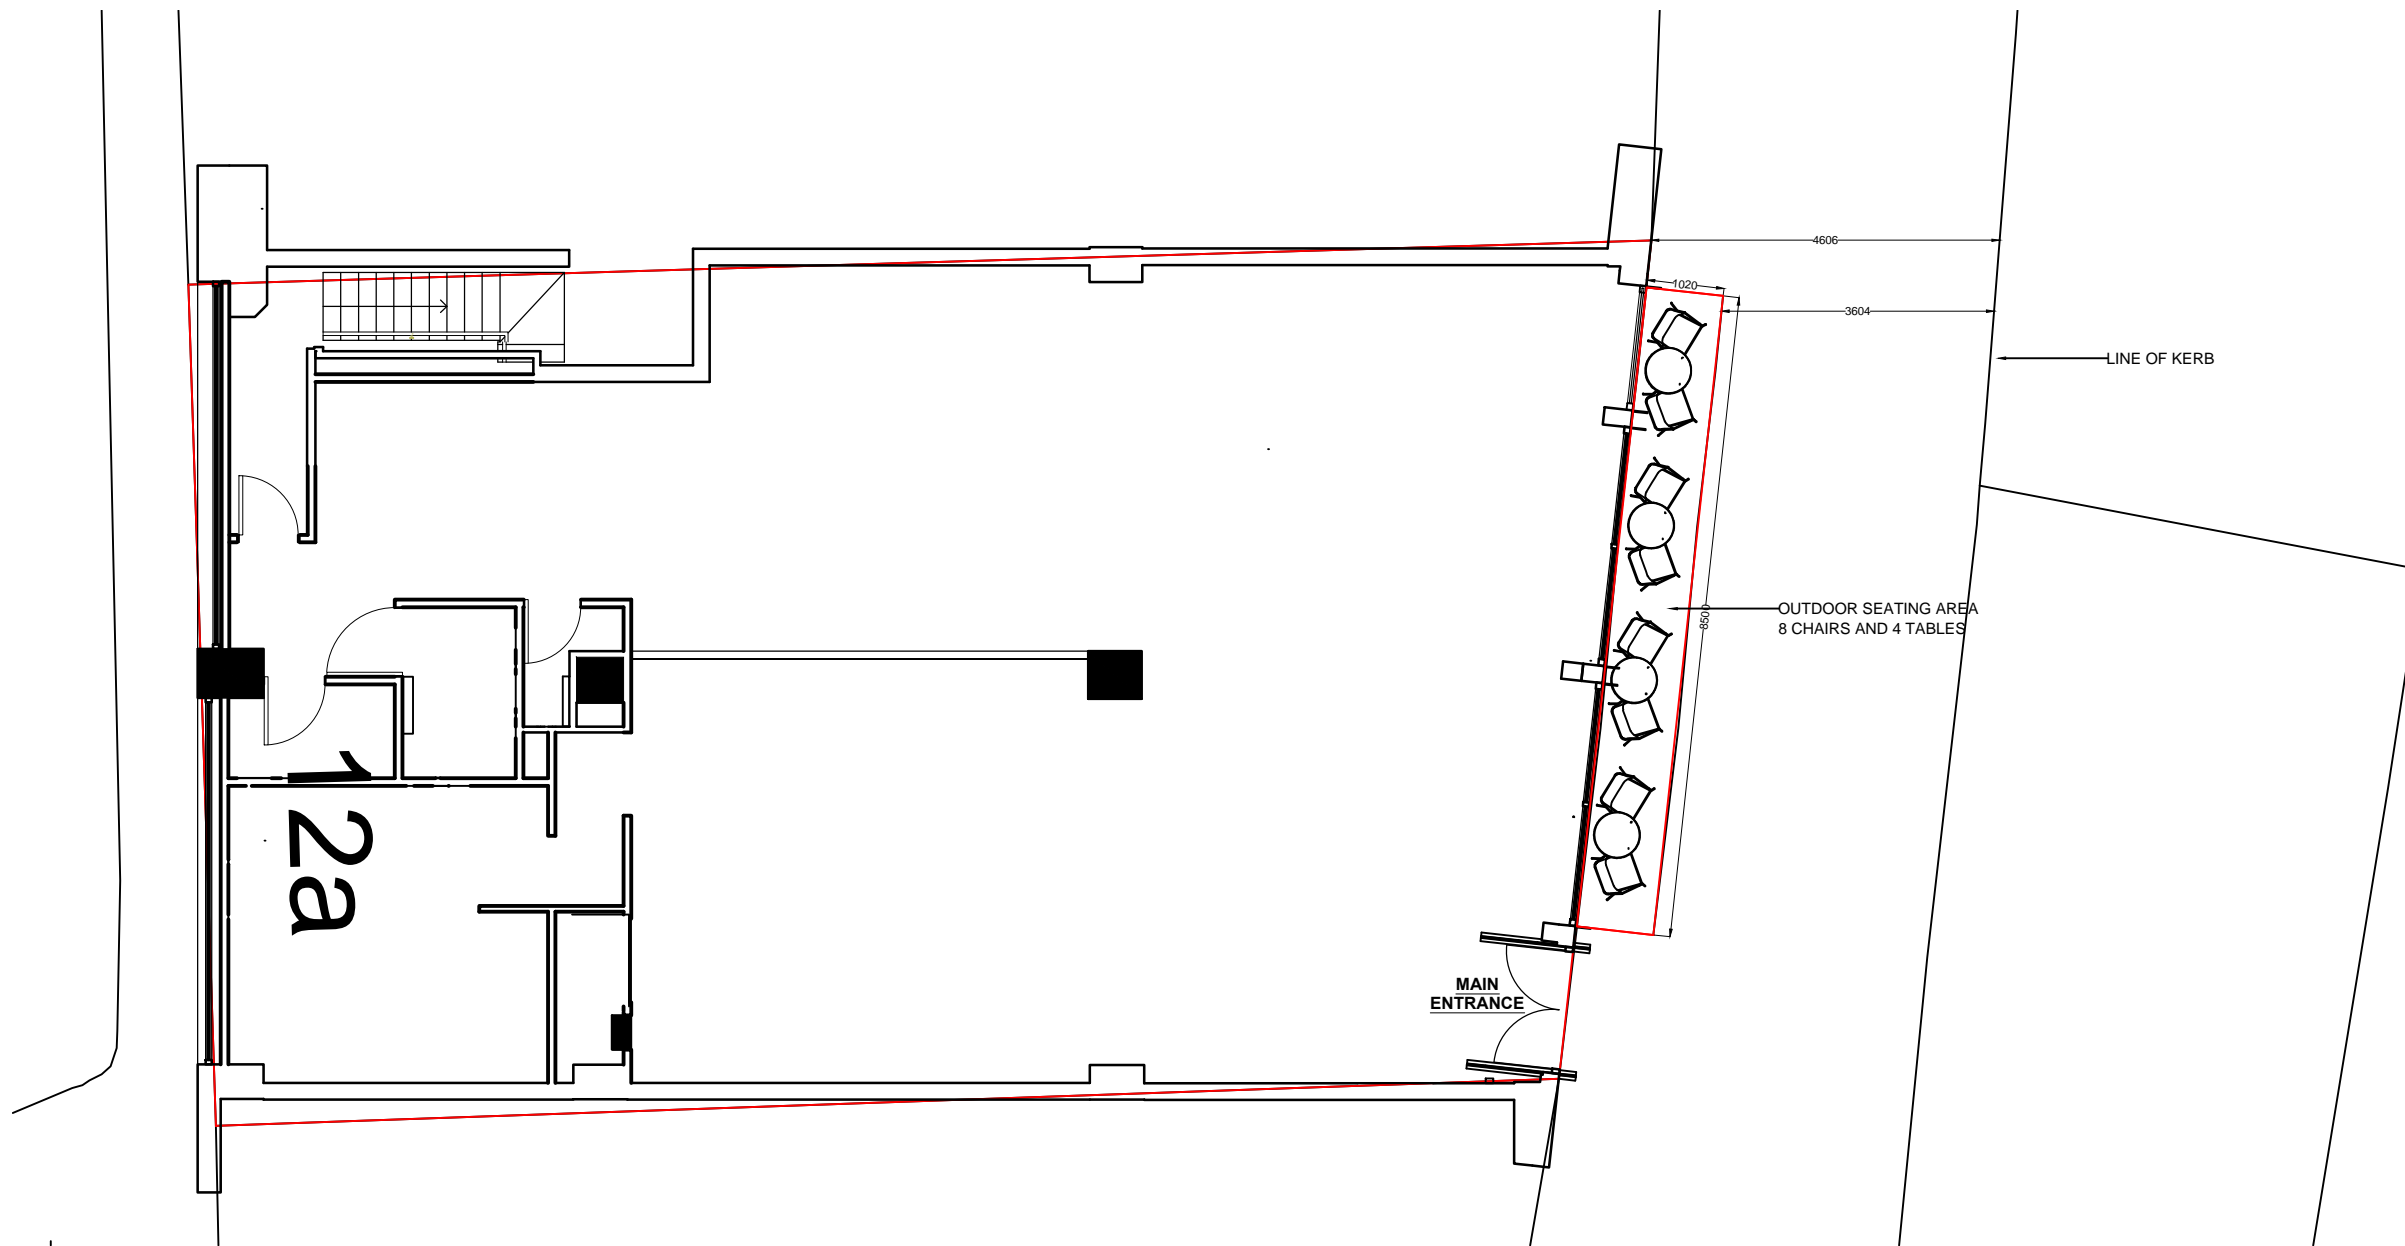

PROPOSED FURNITURE (NTS)

PROPOSED PLAN 1:100

PLANNING

REV.	DESCRIPTION	BY	DATE

	CLIENT:	STARBUCKS COFFEE SHOP		
	PROJECT:	Swiss Cottage		
	ADDRESS:	Starbucks Coffee Shop 143-145 Finchley Road Swiss Cottage London, NW3 6JJ.		
	TITLE:	Proposed Outdoor Seating Area		
DRAWN BY:	PB	SCALE: 1:100	DRAWN DATE: 28/06/17	REVISED DATE:
CHECKED:	@A3			
DRG. NO.:	SB-52185-001		REV.: