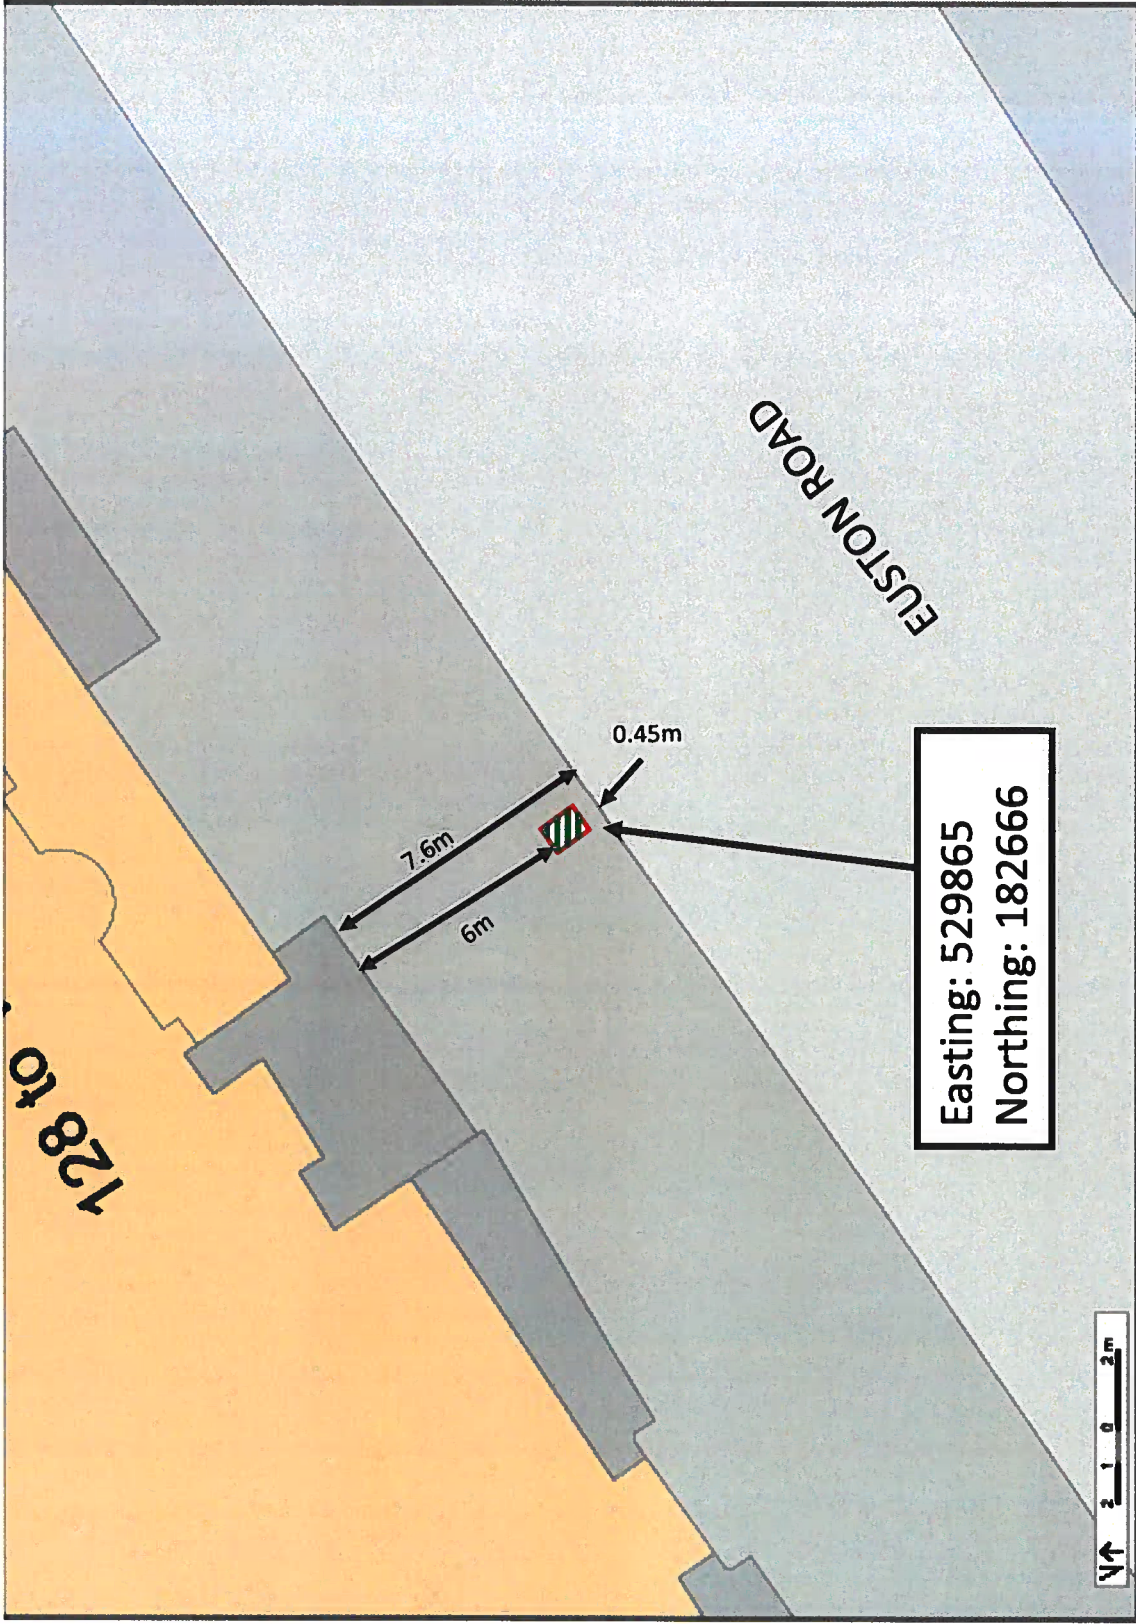

130 Euston Road, London NW1 2AY [1:1250]

Maximus Networks Ltd

130 Euston Road, London NW1 2AY [1:200]

Maximus Networks Ltd