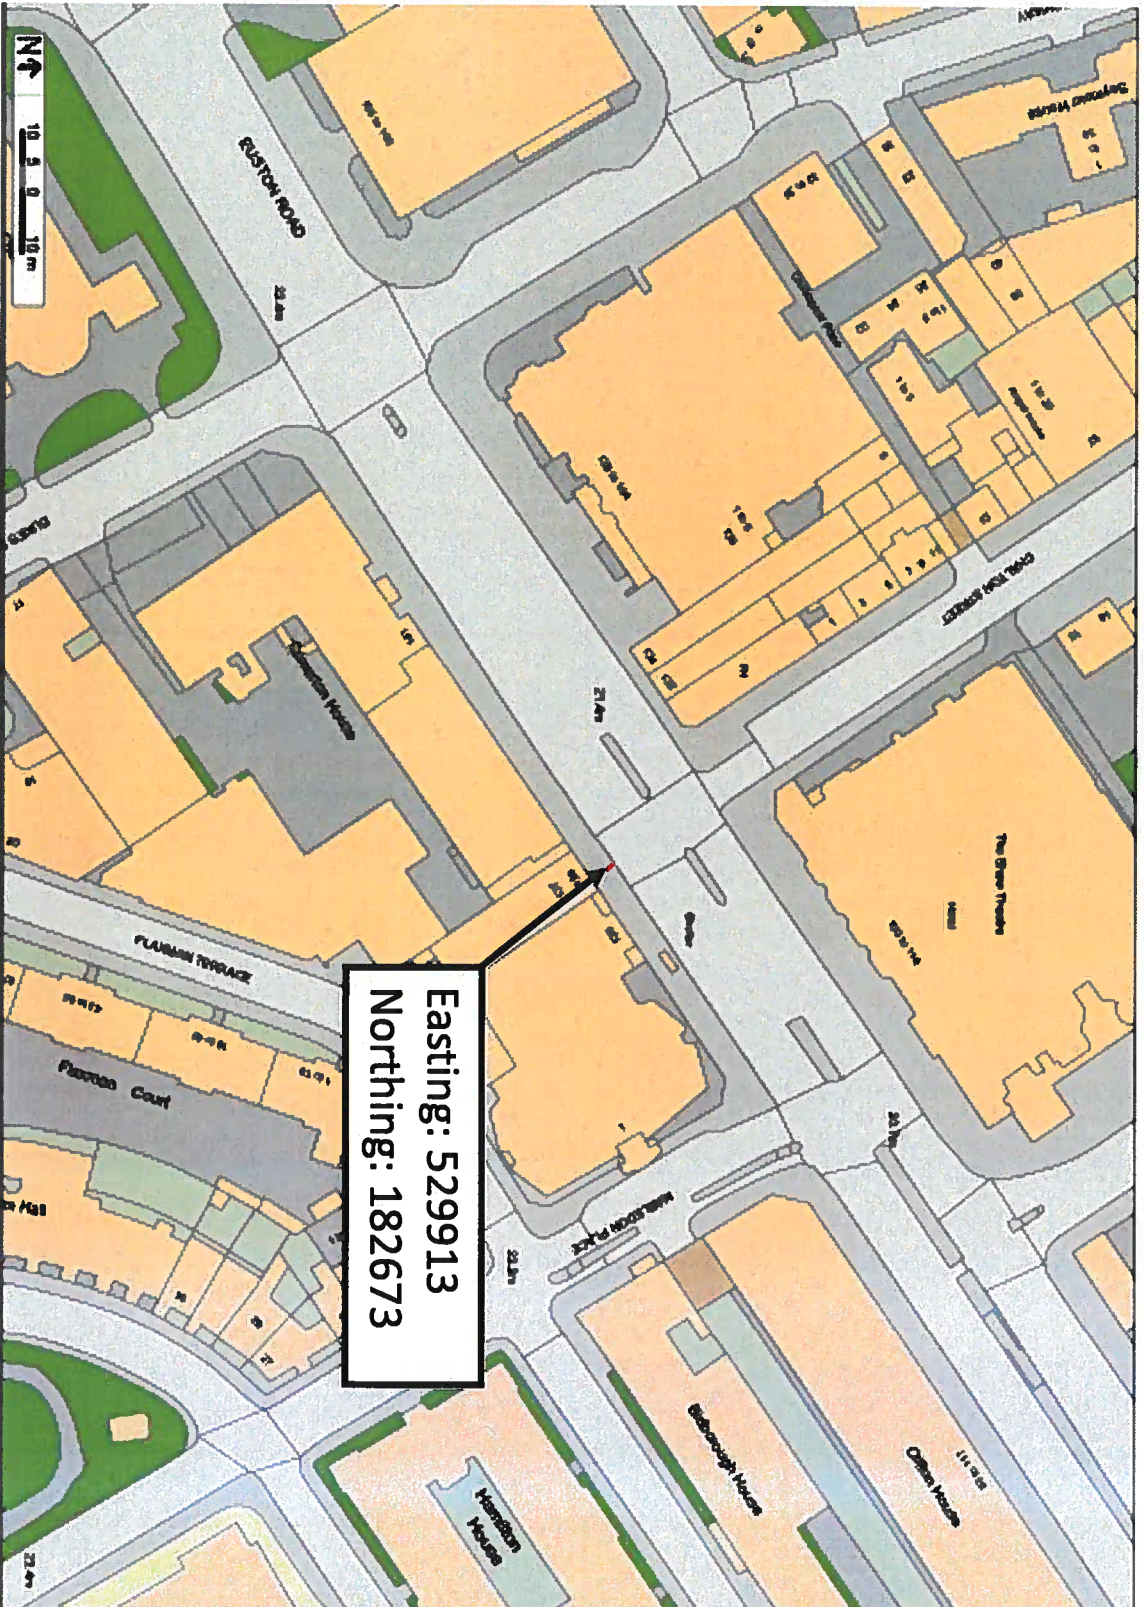

137 Euston Road, London NW1 2AA [1:1250]

Maximus Networks Ltd

137 Euston Road, London NW1 2AA [1:200]