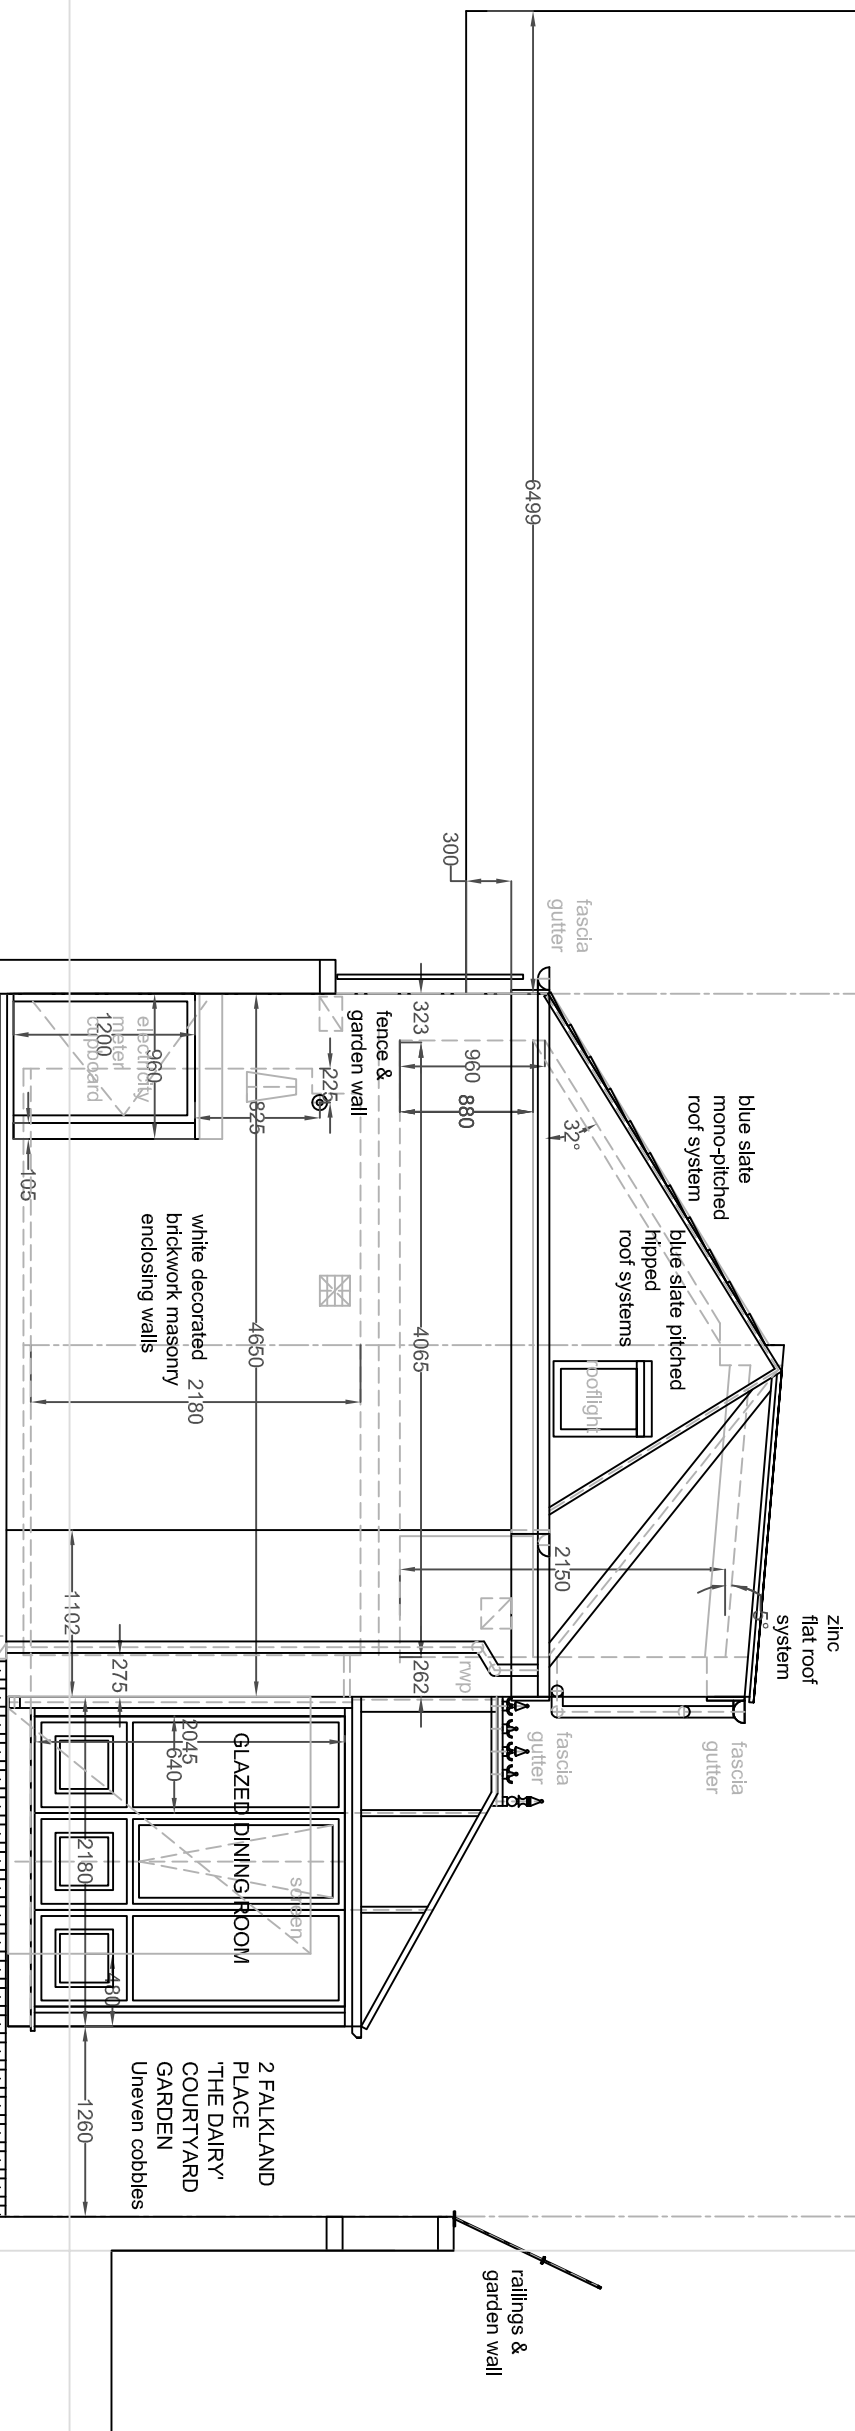

## EXISTING 2BED DWELLING - SOUTH ELEVATION

© PMRCA E-11

324 KENTISH TOWN ROAD

2 FALKLAND PLACE  
'THE DAIRY'

FALKLAND PLACE OPEN SPACE