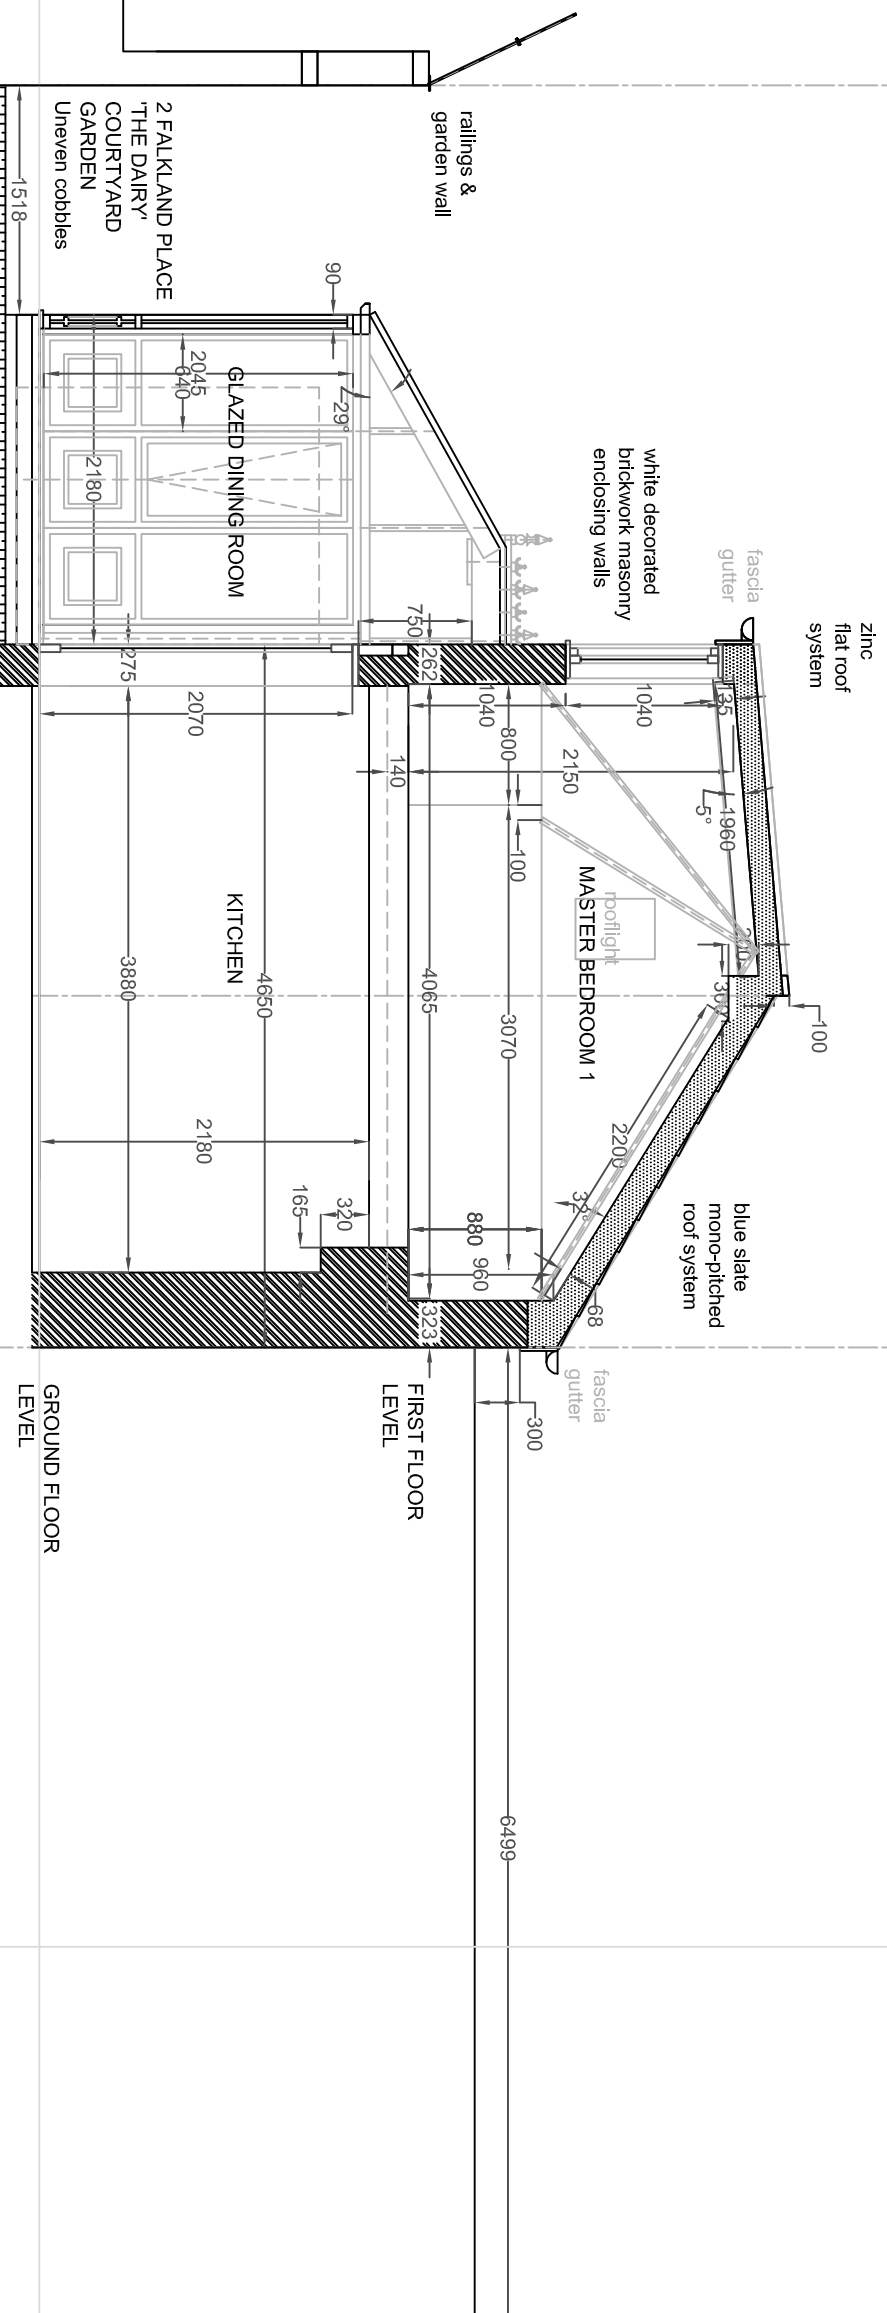

2 FALKLAND PLACE, KENTISH TOWN, LONDON NW5 2PN EXISTING 2BED DWELLING - SECTION C-C

© PMRCA E-08

FALKLAND PLACE
OPEN SPACE

2 FALKLAND PLACE
'THE DAIRY'

324 KENTISH TOWN ROAD