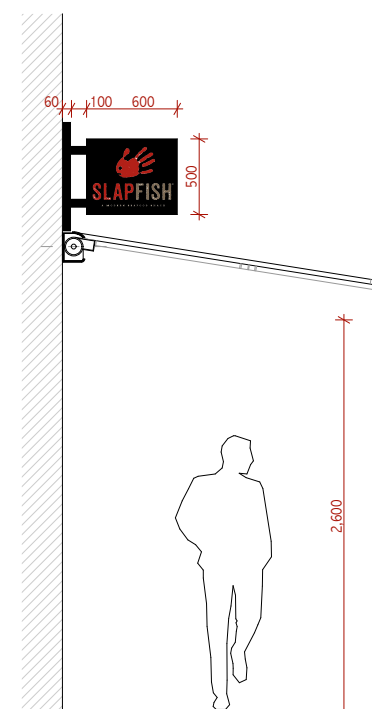

new aluminium fascia tray in black

projecting sign

acrylic panel with Slapfish and hand logo to have internal static LED illumination

manually operated cassette retractable fabric awning in black with white lettering to valance.

redecorate columns and shutter guides in black

existing windows sanded and restained in a matt finish woodstain with alternating colours varying from natural transparent through to dark oak to provide finish as below;

plinth painted black

Section