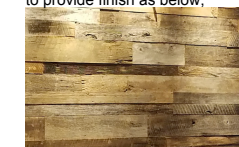

new aluminium fascia tray in black

projecting sign

acrylic panel with Slapfish and hand logo to have internal static LED illumination

manually operated cassette retractable fabric awning in black with white lettering to valance.

redecorate columns and shutter guides in black

existing windows sanded and restained in a matt finish woodstain with alternating colours varying from natural transparent through to dark oak to provide finish as below;

plinth painted black