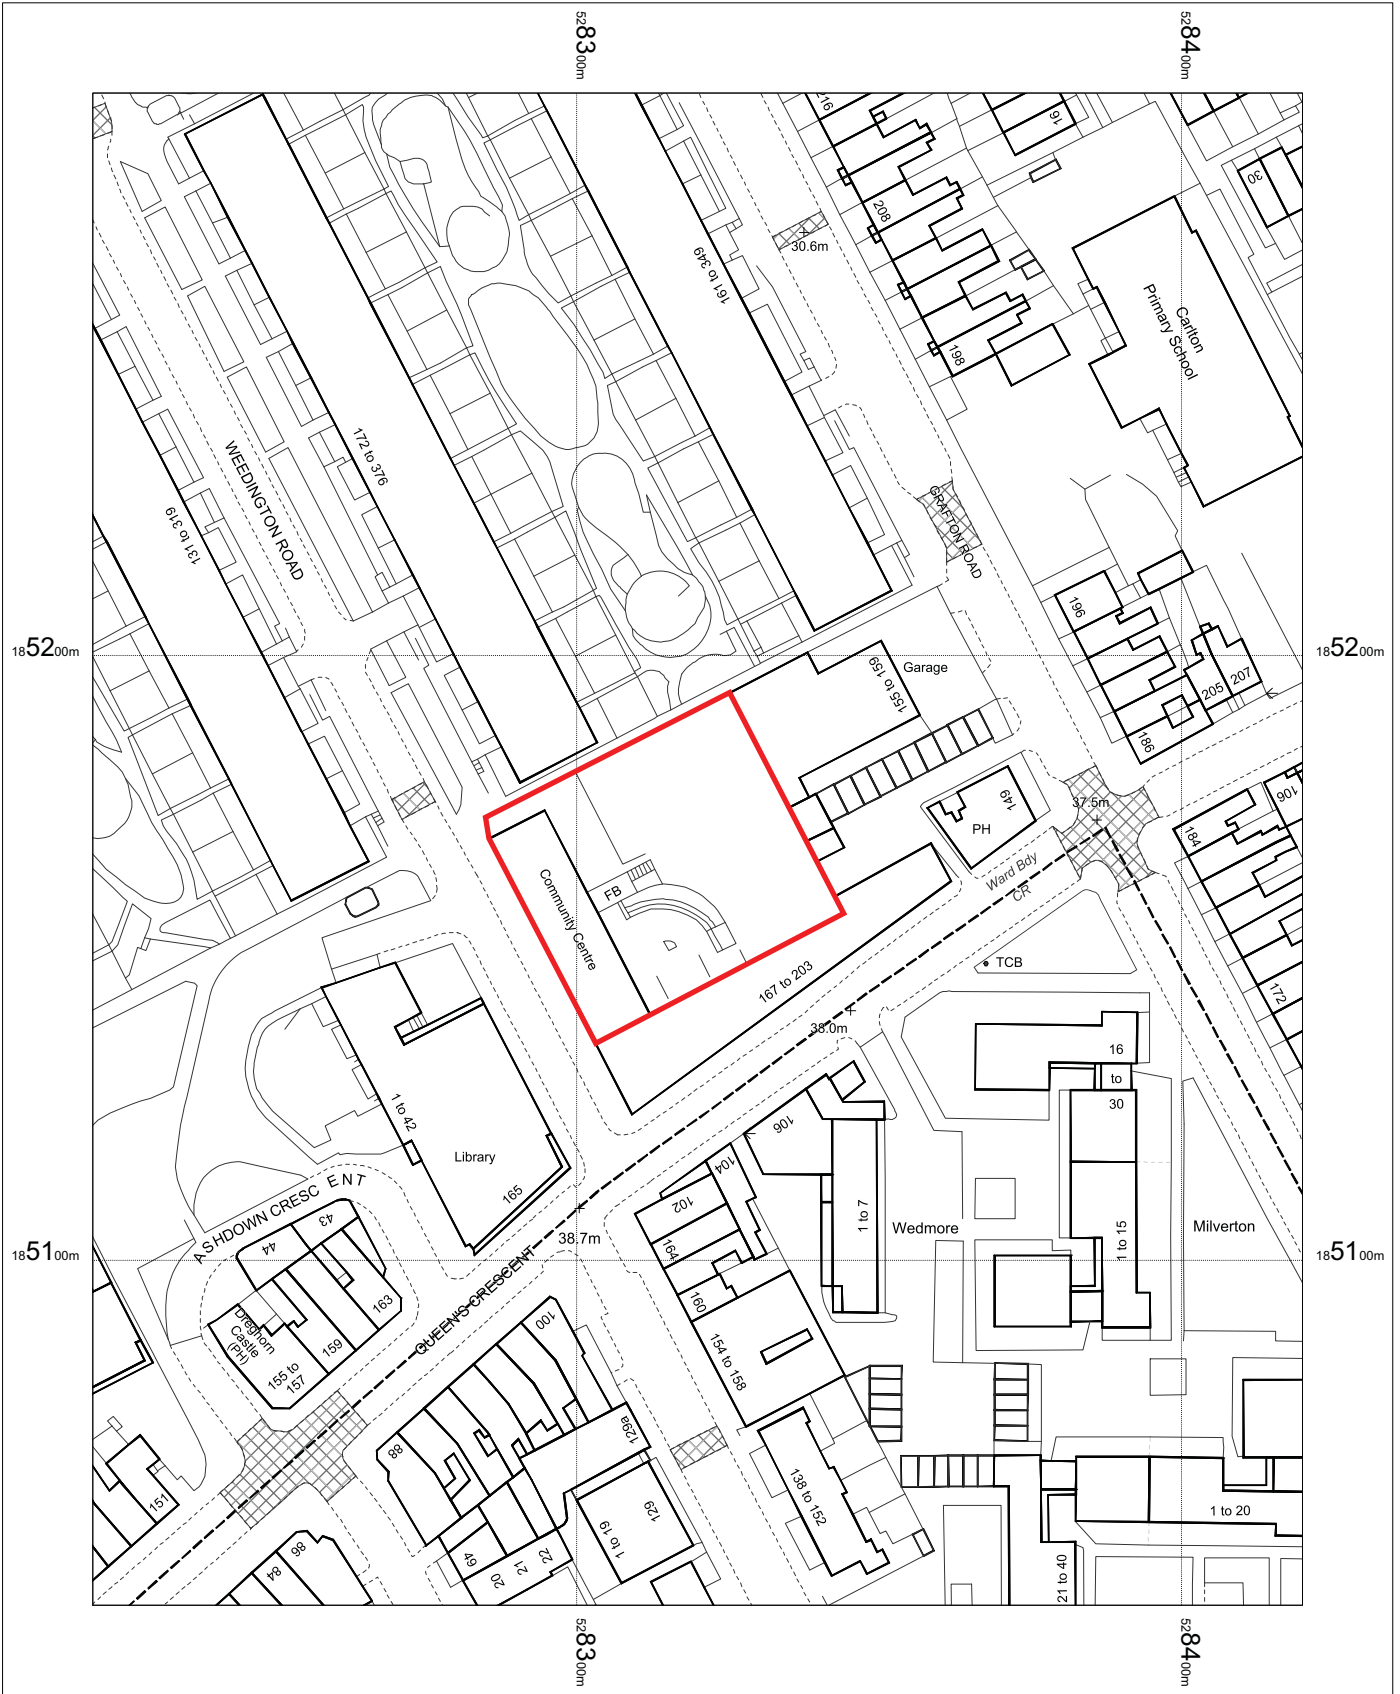

Weedington Location Plan

OS Mastermap
 13 August 2013, ID: CM-00250317
www.centremapslive.co.uk

1:1250 scale print at A4, Centre: 528320 E, 185168 N

©Crown Copyright. Licence no. 100019980