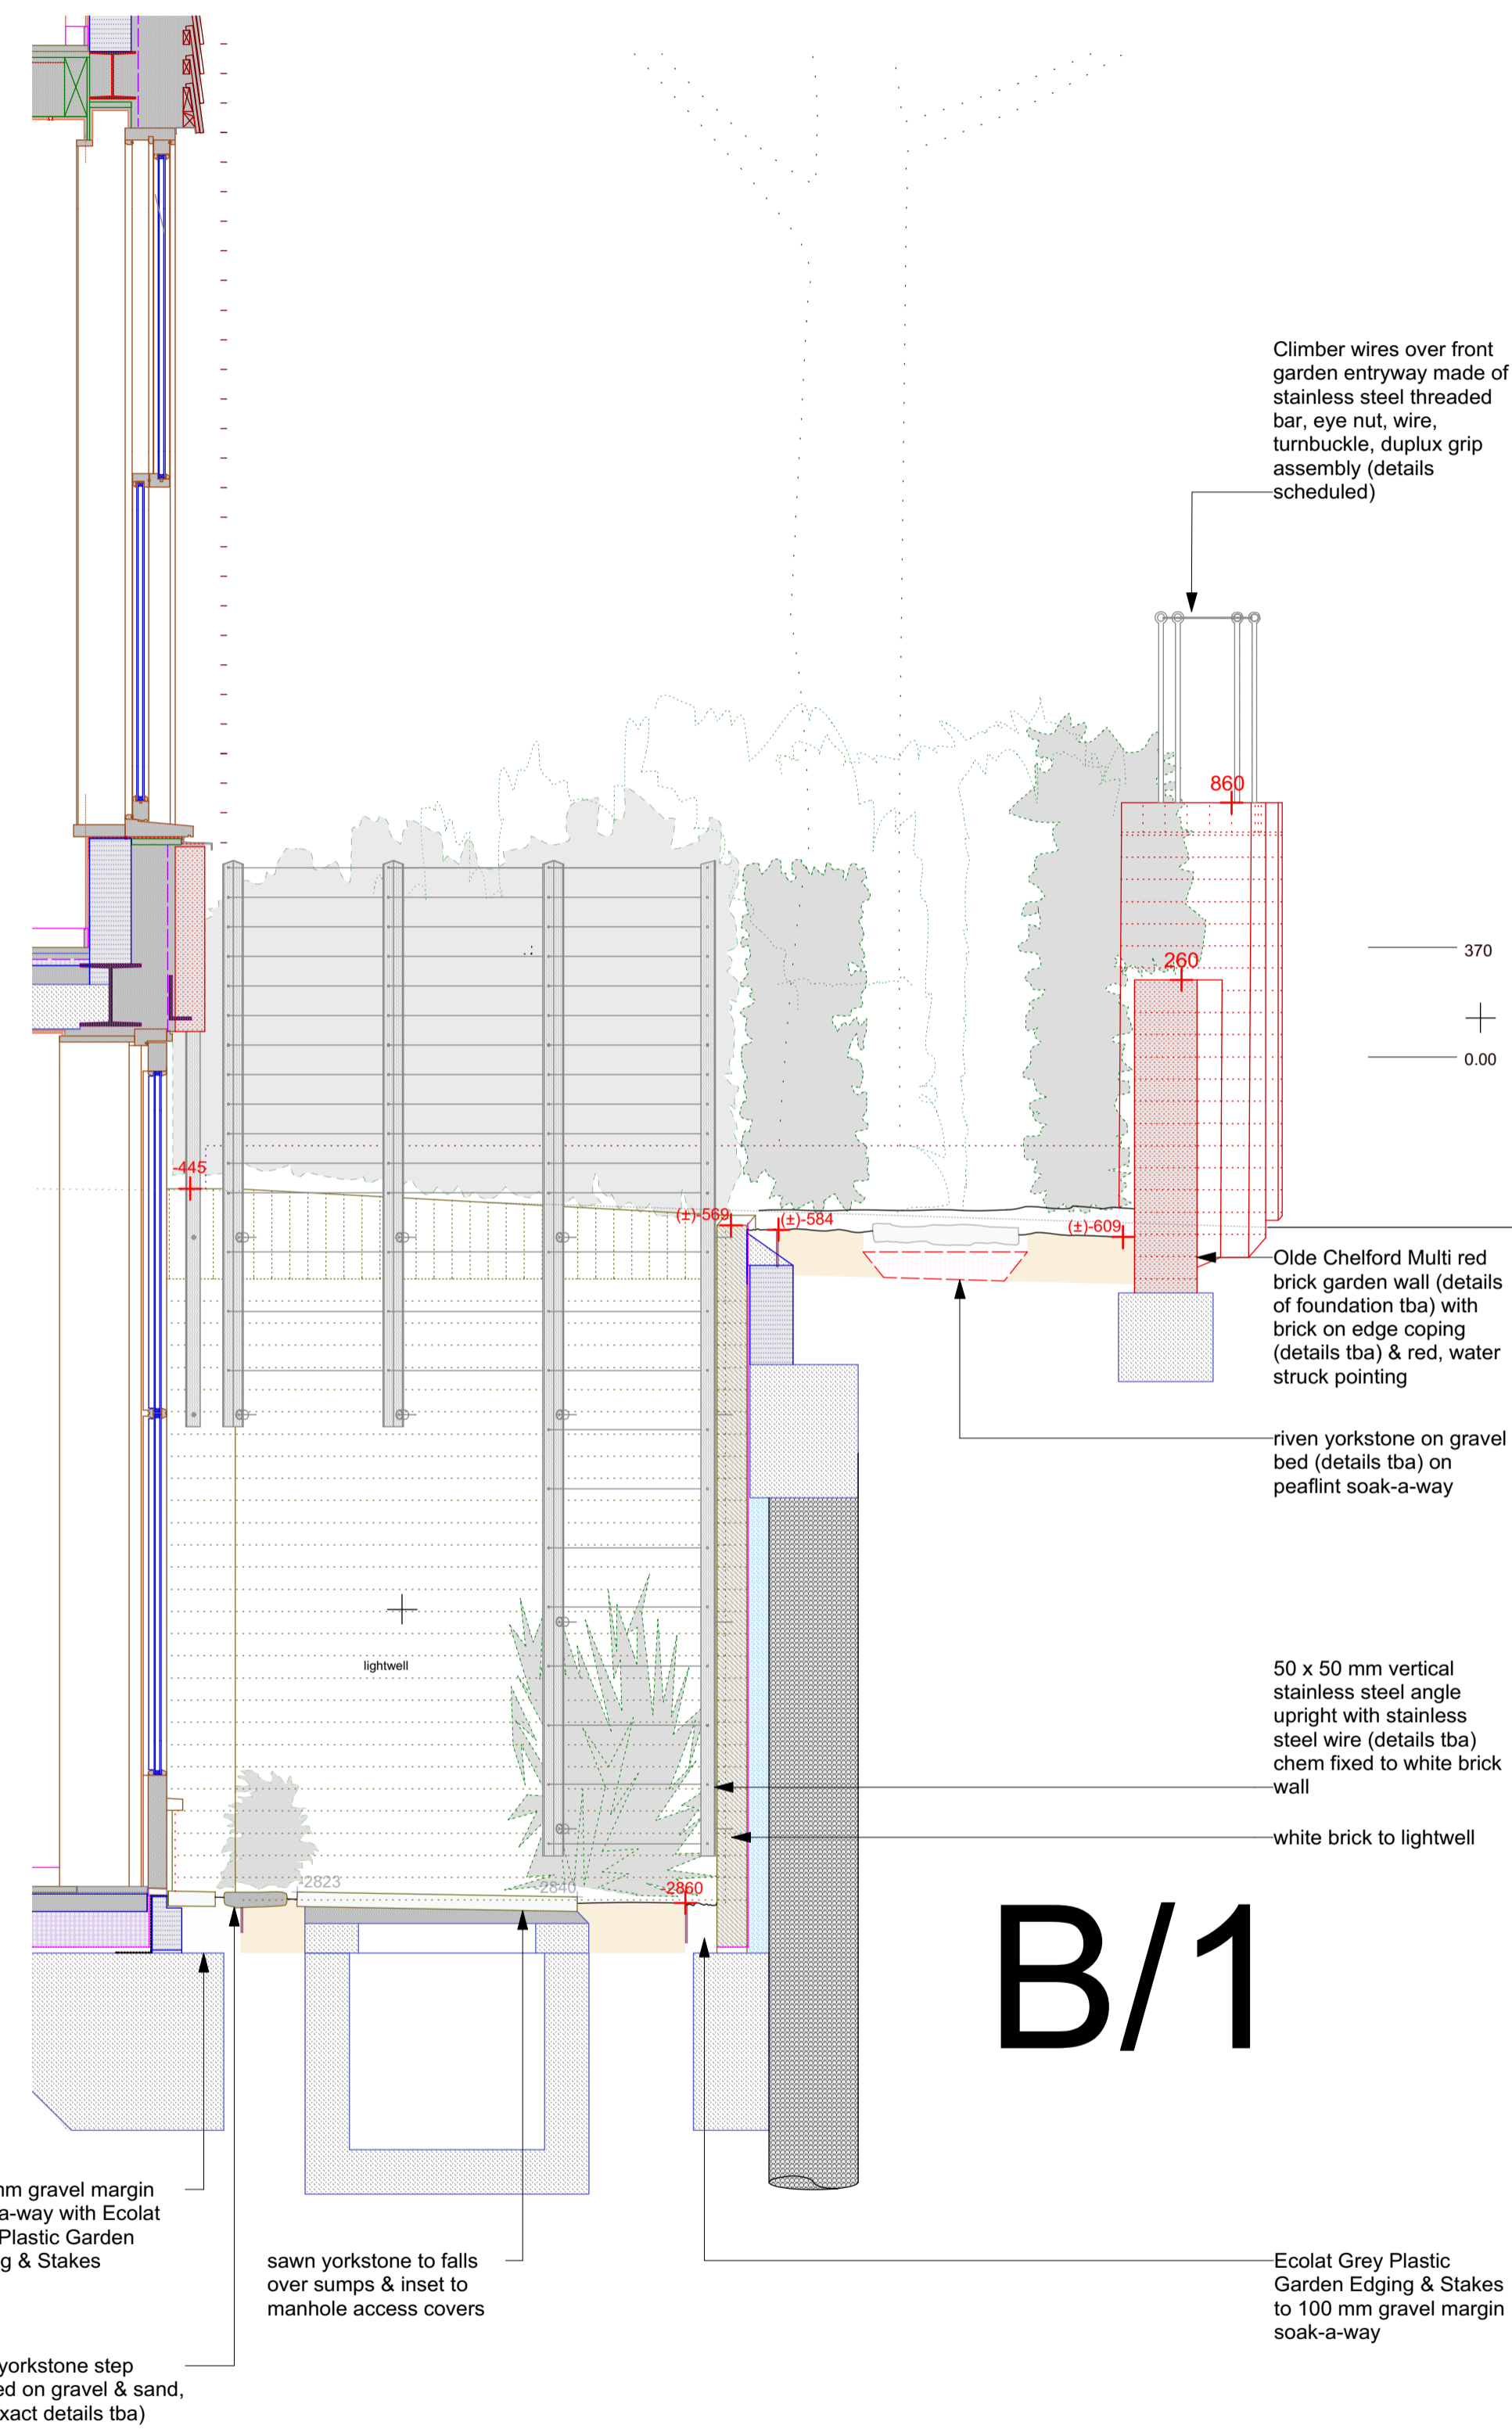

SW

B/1

front garden:
sections SW & B/1

Woolacott Gilmartin
15a Parliament Hill
London NW3 2SY
wgarchitects@mac.com
woolacottgilmartin.com

Architects
07891 264 889

external works
front garden
Proposed New House: 15a Parliament Hill

01.11.18
P/extwrks/1:20/214