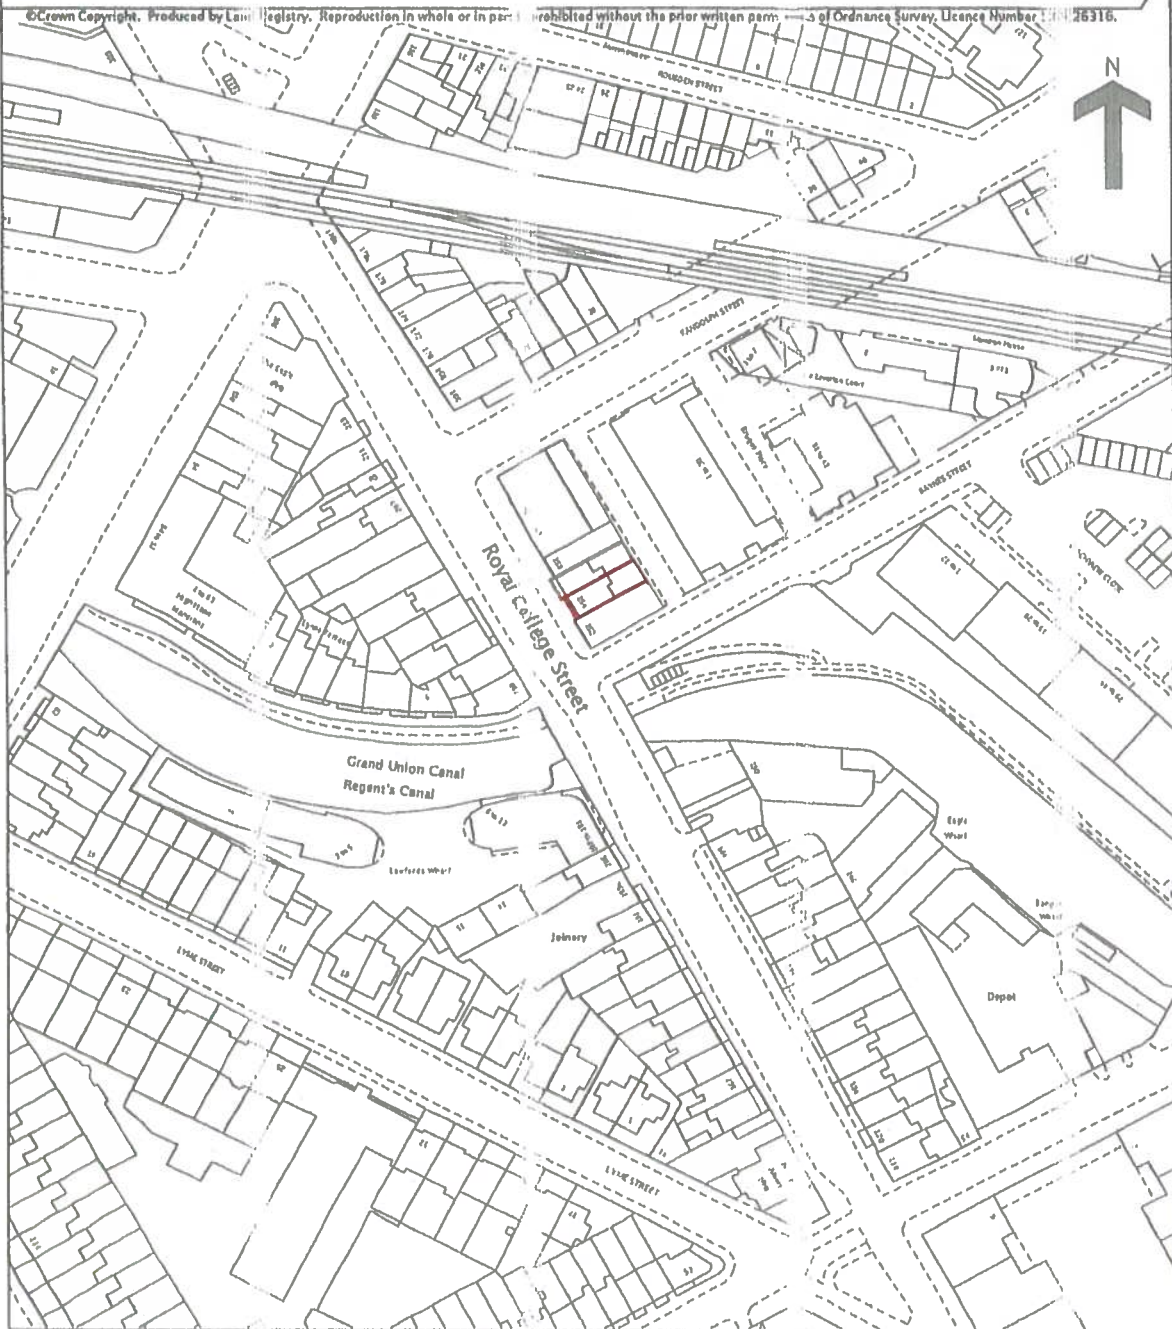

Land Registry
Current title plan

Title number LN80187
Ordnance Survey map reference TQ2984SW
Scale 1:1250
Administrative area Camden

© Crown Copyright. Produced by Land Registry. Reproduction in whole or in part is prohibited without the prior written permission of Ordnance Survey. Licence Number: 100026316.

This is a copy of the title plan on 9 FEB 2017 at 13:22:09. This copy does not take account of any application made after that time even if still pending in the Land Registry when this copy was issued.

The Land Registry endeavours to maintain high quality and scale accuracy of title plan images. The quality and accuracy of any print will depend on your printer, your computer and its print settings. This title plan shows the general position, not the exact line, of the boundaries. It may be subject to distortions in scale. Measurements scaled from this plan may not match measurements between the same points on the ground.