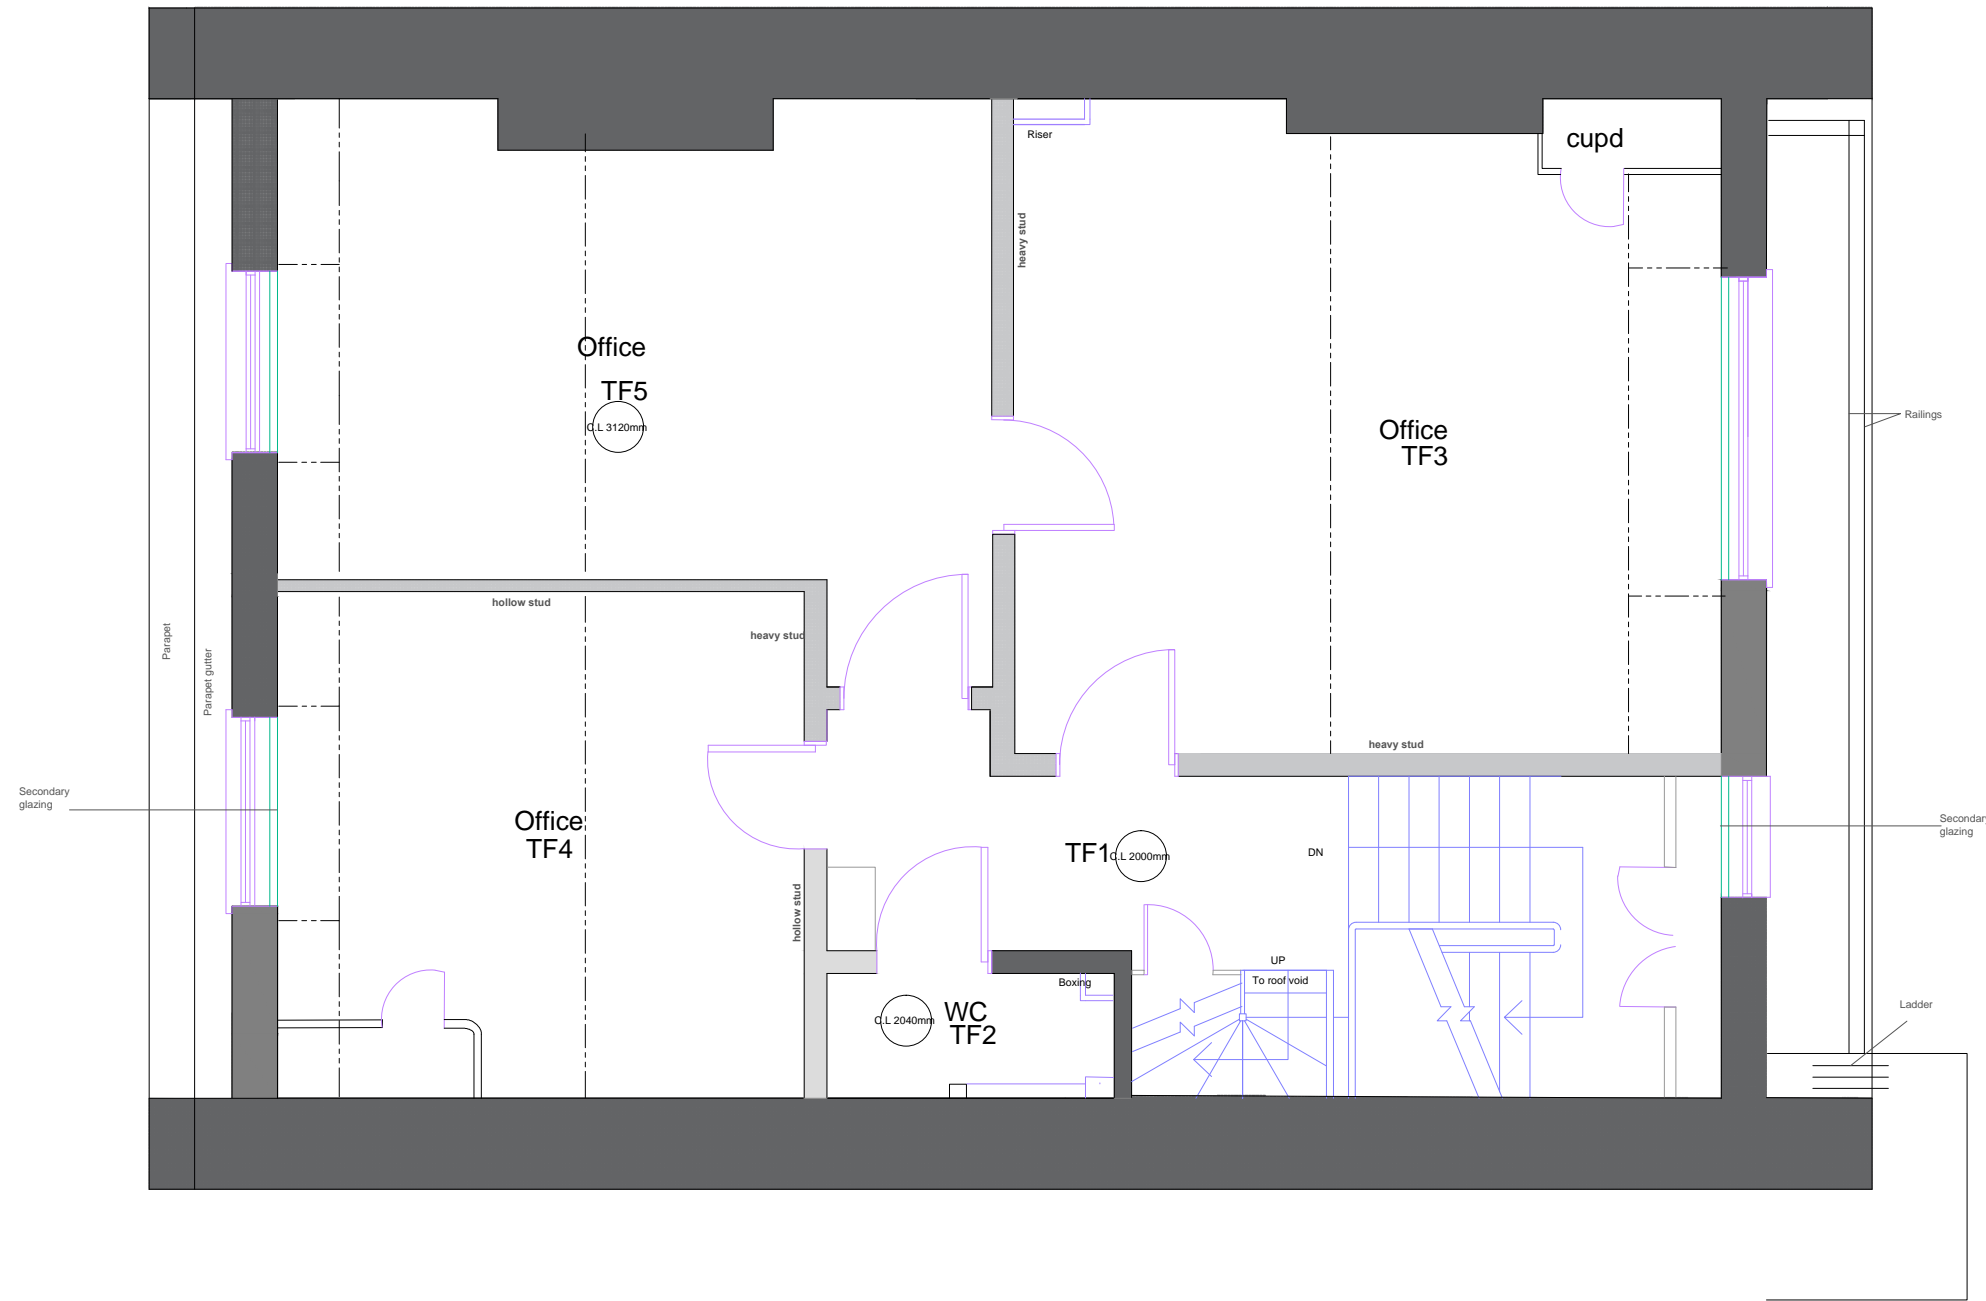

- Note:
1. This drawing is copyright.
 2. Contractors must check all dimensions on site.
 3. Figured dimensions are to be used in preference to scale.
 4. Discrepancies must be reported immediately.

Symbol	Title
	Fluorescent light fitting - suspended
	Surface mounted fluorescent light
	Light switch - single rocker
	Light switch - double rocker
	Wall light fitting
	Double switch socket outlet
	Pull cord light switch
	Telephone socket
	Fire alarm break glass call point
	Smoke Detector
	Chandelier
	Spot lights
	Recessed downlighter
	Spot lights on track
	Trunking
	Emergency Light fitting
	Data point sockets
	Entry Phone
	Ventilation extract diffuser
	Fire extinguisher
	Fire alarm sounder
	Drainage gully
	MH drainage inspection chamber
	Secondary glazing
	Fireplace Surround
	Radiator

REVISION	DATE	DESCRIPTION

MATTHEWS & SON
Chartered Surveyors

26 Bedford Square, London, WC1B 3

PROJECT
**87 GOWER STREET
LONDON, WC1E 6A**

DETAIL
Third Floor Existing La

DATE: 20/03/2018 DRAWN BY:

SCALE: 1:50 @ A3 CHECKED BY:

DRAWING NUMBER

13002/3/P05