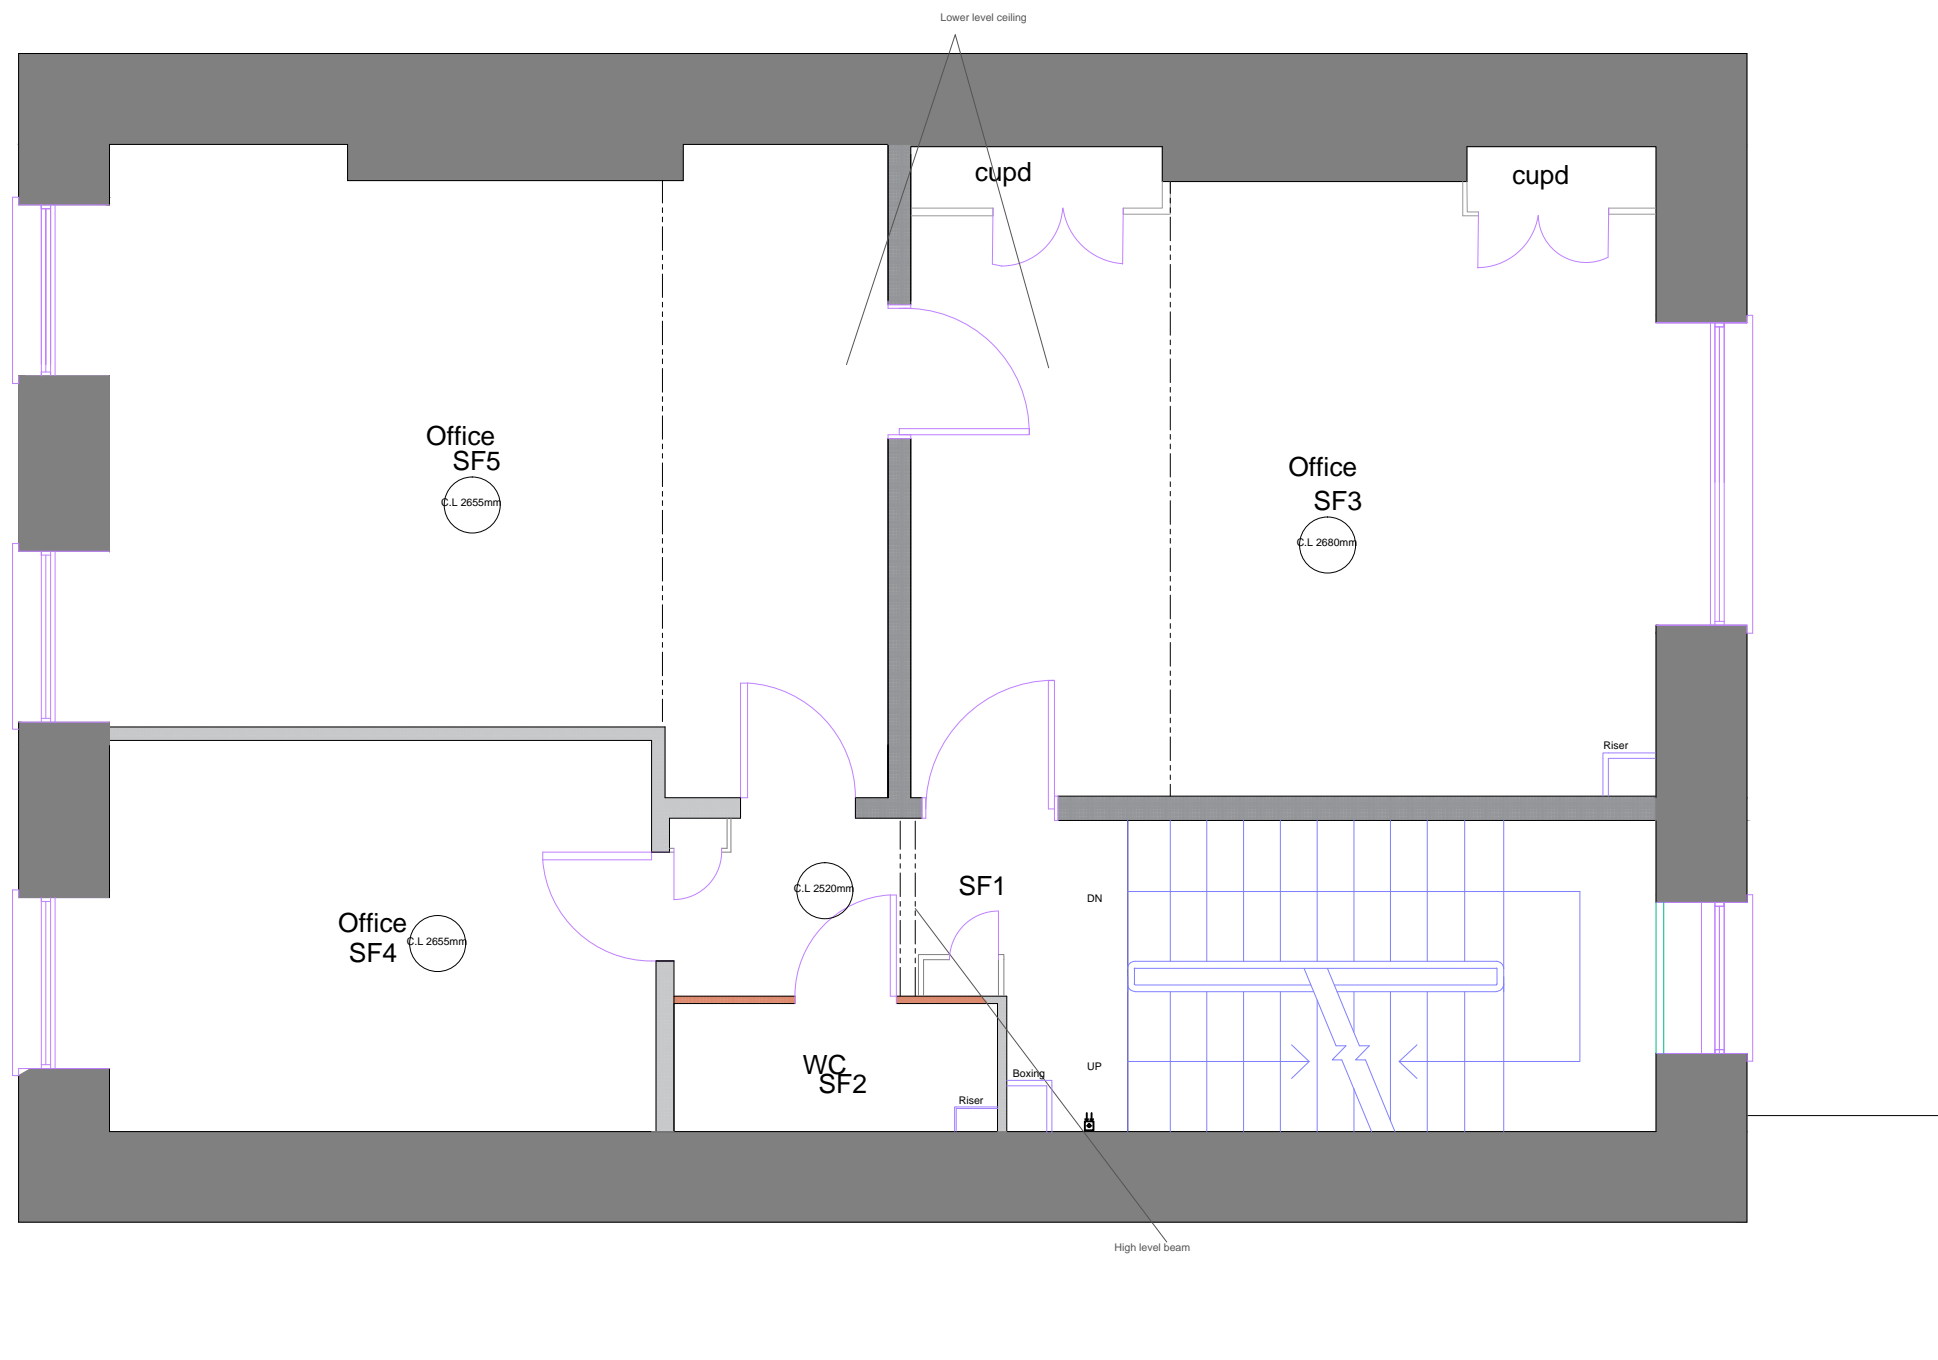

- Note:
1. This drawing is copyright.
 2. Contractors must check all dimensions on site.
 3. Figured dimensions are to be used in preference to scale
 4. Discrepancies must be reported immediately.

Symbol	Title
	Fluorescent light fitting - suspended
	Surface mounted fluorescent light
	Light switch - single rocker
	Light switch - double rocker
	Wall light fitting
	Double switch socket outlet
	Pull cord light switch
	Telephone socket
	Fire alarm break glass call point
	Smoke Detector
	Chandelier
	Spot lights
	Recessed downlighter
	Spot lights on track
	Trunking
	Emergency Light fitting
	Data point sockets
	Entry Phone
	Ventilation extract diffuser
	Fire extinguisher
	Fire alarm sounder
	Drainage gulley
	M/H drainage inspection chamber
	Secondary glazing
	Fireplace Surround
	Radiator

REVISION	DATE	DESCRIPTION

MATTHEWS & SON
Chartered Surveyors

26 Bedford Square, London, WC1B 3J

PROJECT
**87 GOWER STREET
LONDON, WC1E 6.**

DETAIL
**Second Floor Existing
Layout**

DATE: 20/03/2018
DRAWN BY: []
CHECKED BY: []

SCALE: 1:50 @ A3

DRAWING NUMBER
13002/3/P04