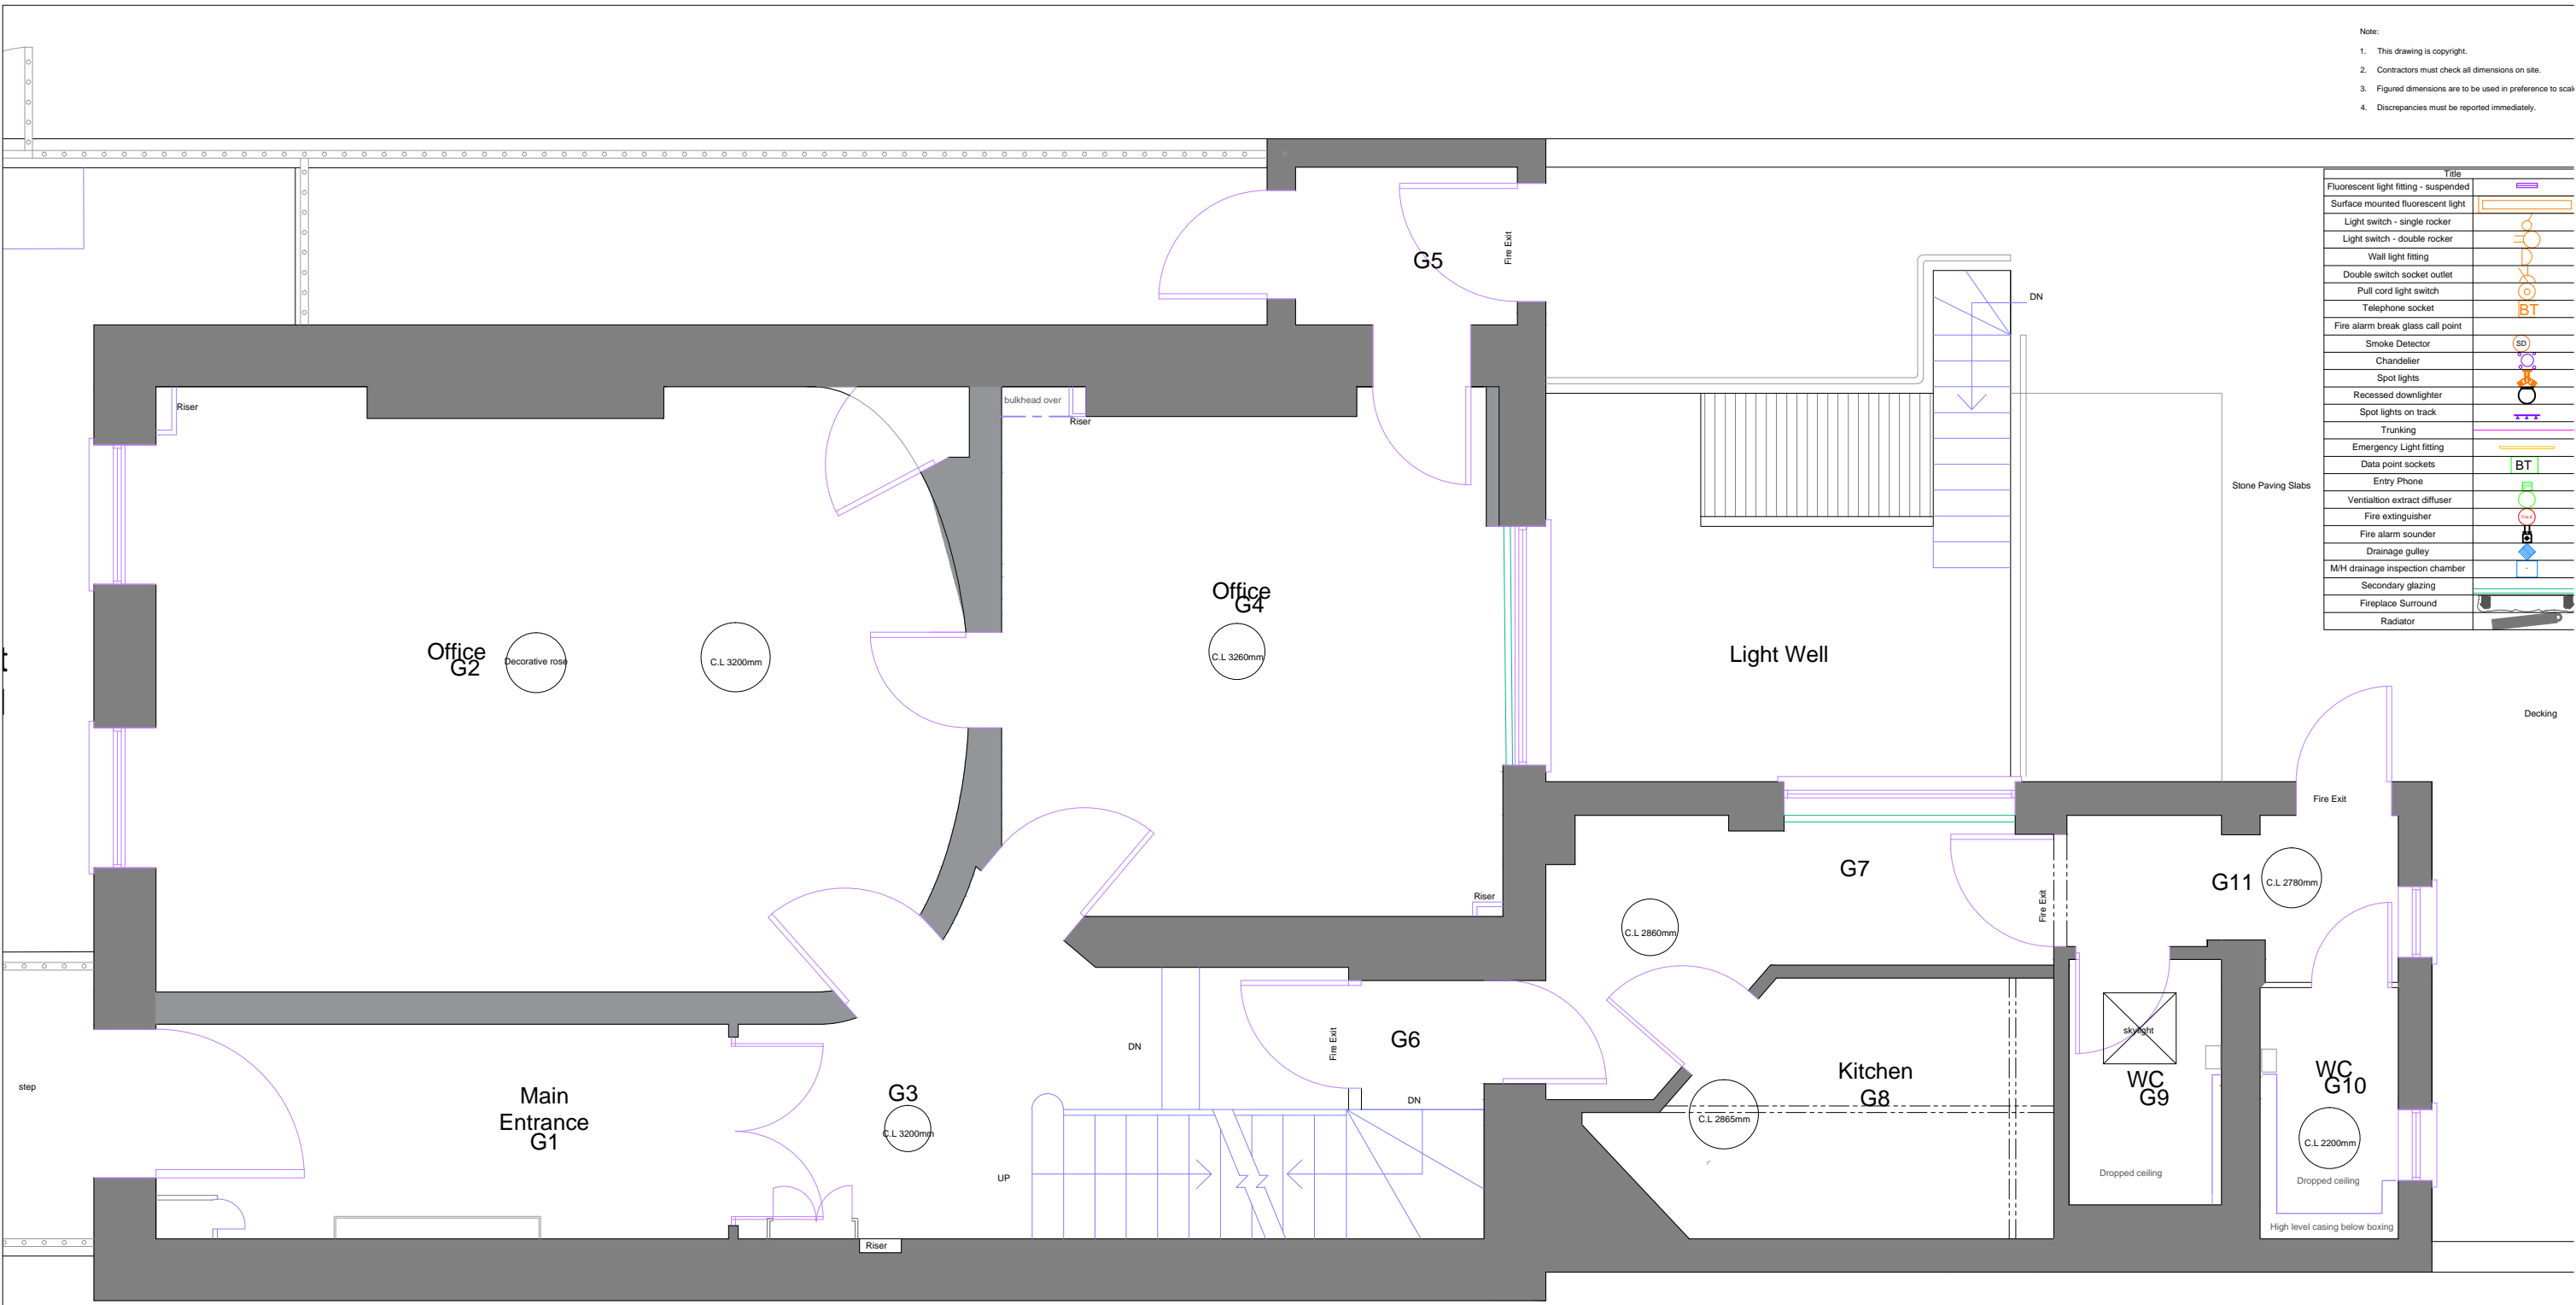

Symbol	Title
	Fluorescent light fitting - suspended
	Surface mounted fluorescent light
	Light switch - single rocker
	Light switch - double rocker
	Wall light fitting
	Double switch socket outlet
	Pull cord light switch
	Telephone socket
	Fire alarm break glass call point
	Smoke Detector
	Chandelier
	Spot lights
	Recessed downlighter
	Spot lights on track
	Trunking
	Emergency Light fitting
	Data point sockets
	Entry Phone
	Ventilation extract diffuser
	Fire extinguisher
	Fire alarm sounder
	Drainage gully
	M/H drainage inspection chamber
	Secondary glazing
	Fireplace Surround
	Radiator

REVISION	DATE	DESCRIPTION

**MATTHEWS & SON**  
Chartered Surveyors

26 Bedford Square, London, WC1B 3J

PROJECT  
**87 GOWER STREET,  
LONDON, WC1E 6AF**

DETAIL  
**Ground floor  
Existing Layout**

DATE: 20/03/2018  
SCALE: 1:50 @ A3

DRAWING NUMBER  
**13002/3/P02**