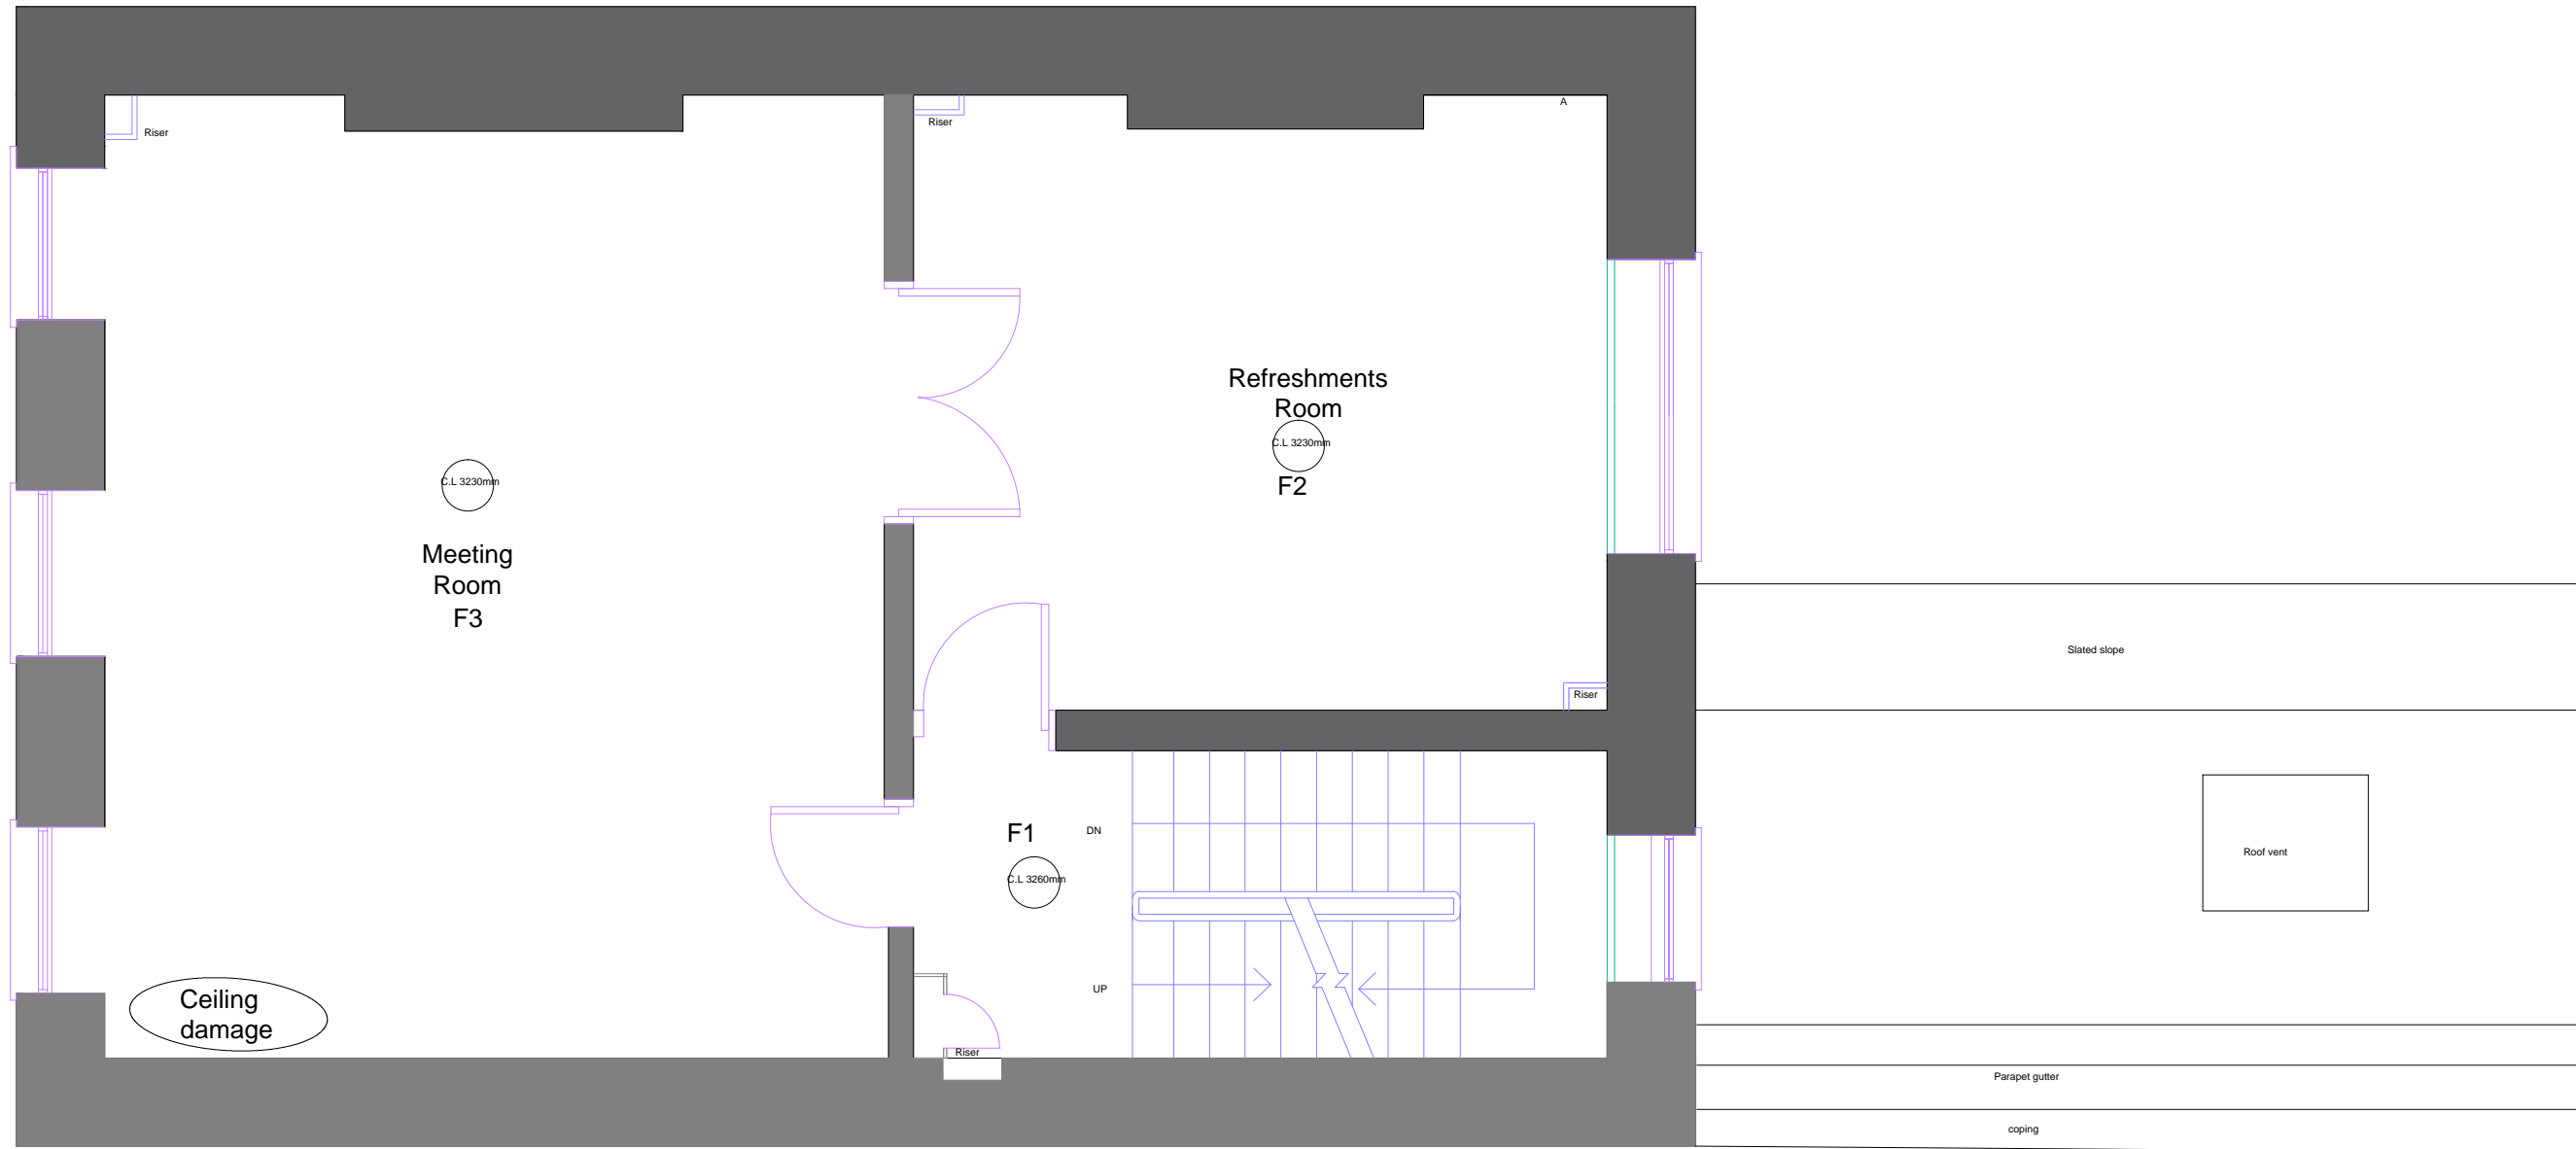

- Note:
1. This drawing is copyright.
 2. Contractors must check all dimensions on site.
 3. Figured dimensions are to be used in preference to scale.
 4. Discrepancies must be reported immediately.

Title	Symbol
Fluorescent light fitting - suspended	
Surface mounted fluorescent light	
Light switch - single rocker	
Light switch - double rocker	
Wall light fitting	
Double switch socket outlet	
Pull cord light switch	
Telephone socket	
Fire alarm break glass call point	
Smoke Detector	
Chandelier	
Spot lights	
Recessed downlighter	
Spot lights on track	
Trunking	
Emergency Light fitting	
Data point sockets	
Entry Phone	
Ventilation extract diffuser	
Fire extinguisher	
Fire alarm sounder	
Drainage gully	
M/H drainage inspection chamber	
Secondary glazing	
Fireplace Surround	
Radiator	

REVISION	DATE	DESCRIPTION

MATTHEWS & SON
Chartered Surveyors

26 Bedford Square, London, WC1B 3J

PROJECT
**87 GOWER STREET
LONDON, WC1E 6A.**

DETAIL
First Floor Existing La

DATE: 2003/2018 DRAWN BY: _____
CHECKED BY: _____

SCALE: 1:50 @ A3

DRAWING NUMBER

13002/3/P03