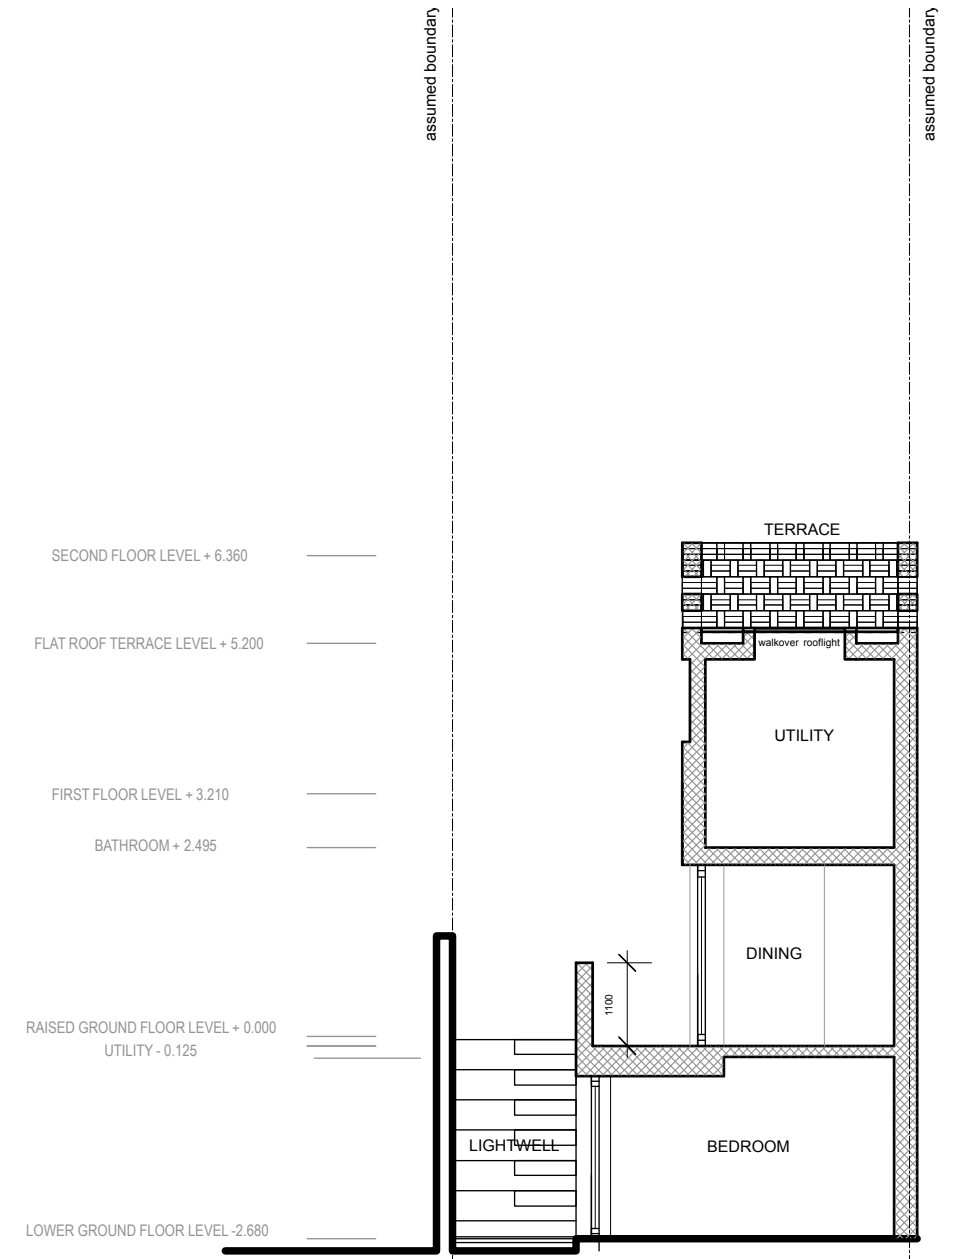

SECTION A-A

SECTION B-B

McAlisterGill Ltd

113.204PL/

Proposed Sections	Issue	Notes	Date
McAlisterGill			

Drawn By: RG
 Scale: 1:100
 Status: Planning