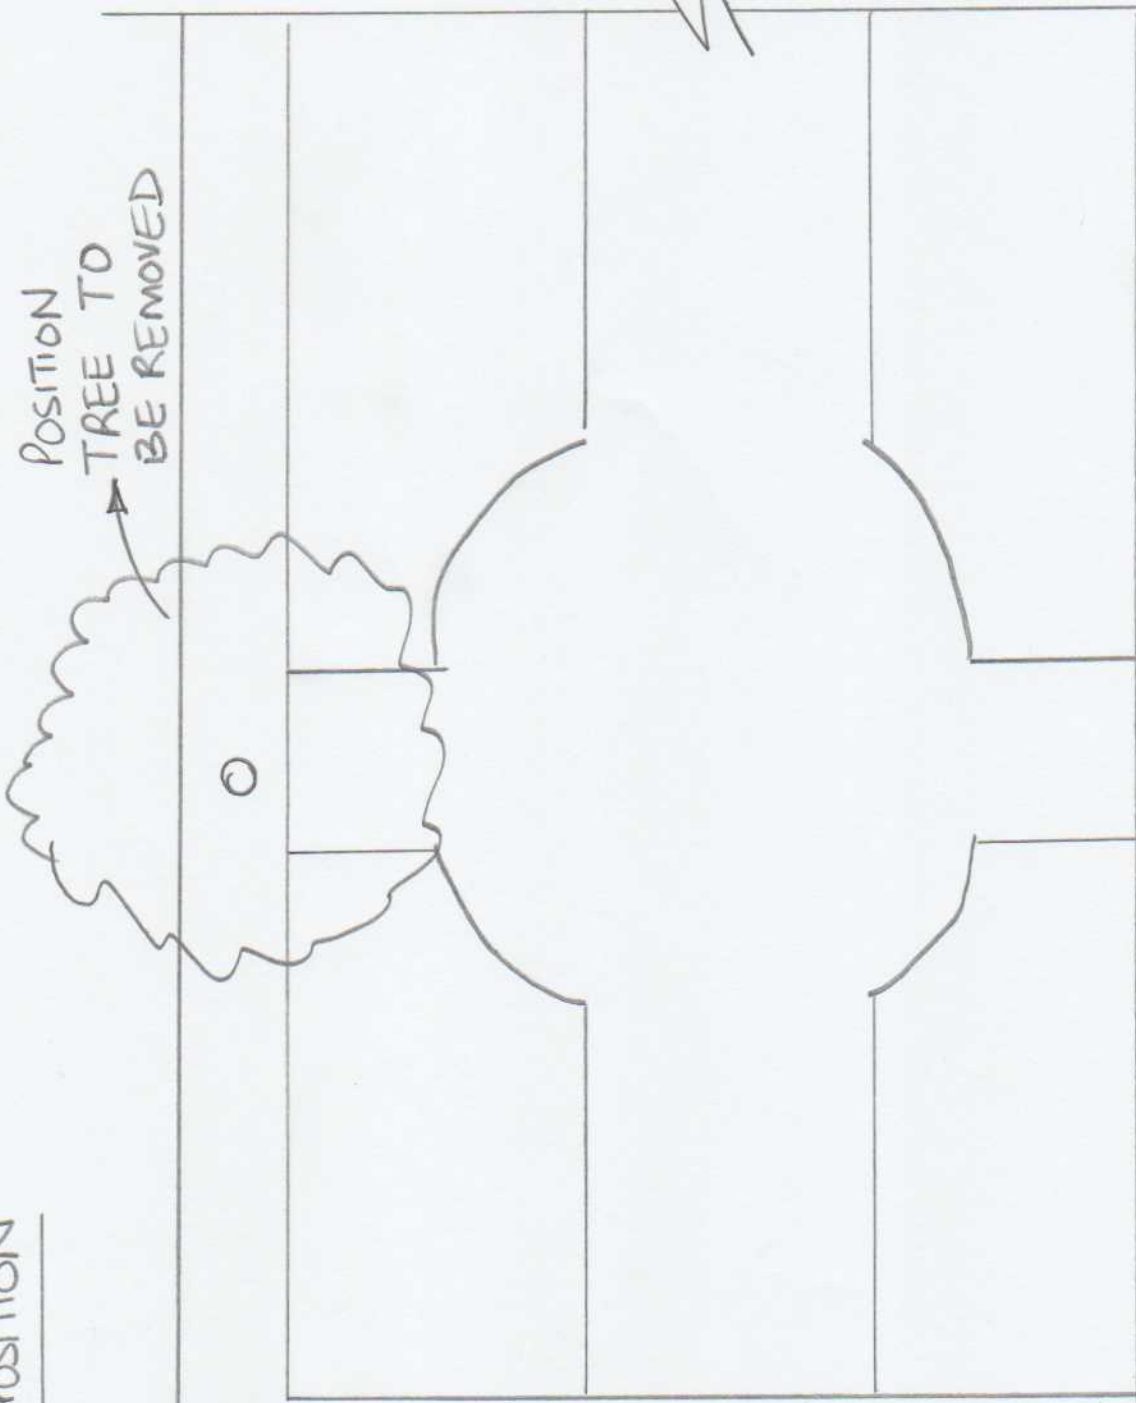

SKETCH OF TREE POSITION

DATE: 25/10/18

POSITION  
TREE TO  
BE REMOVED

30 HAYCROFT  
AVENUE  
NW3 7QL