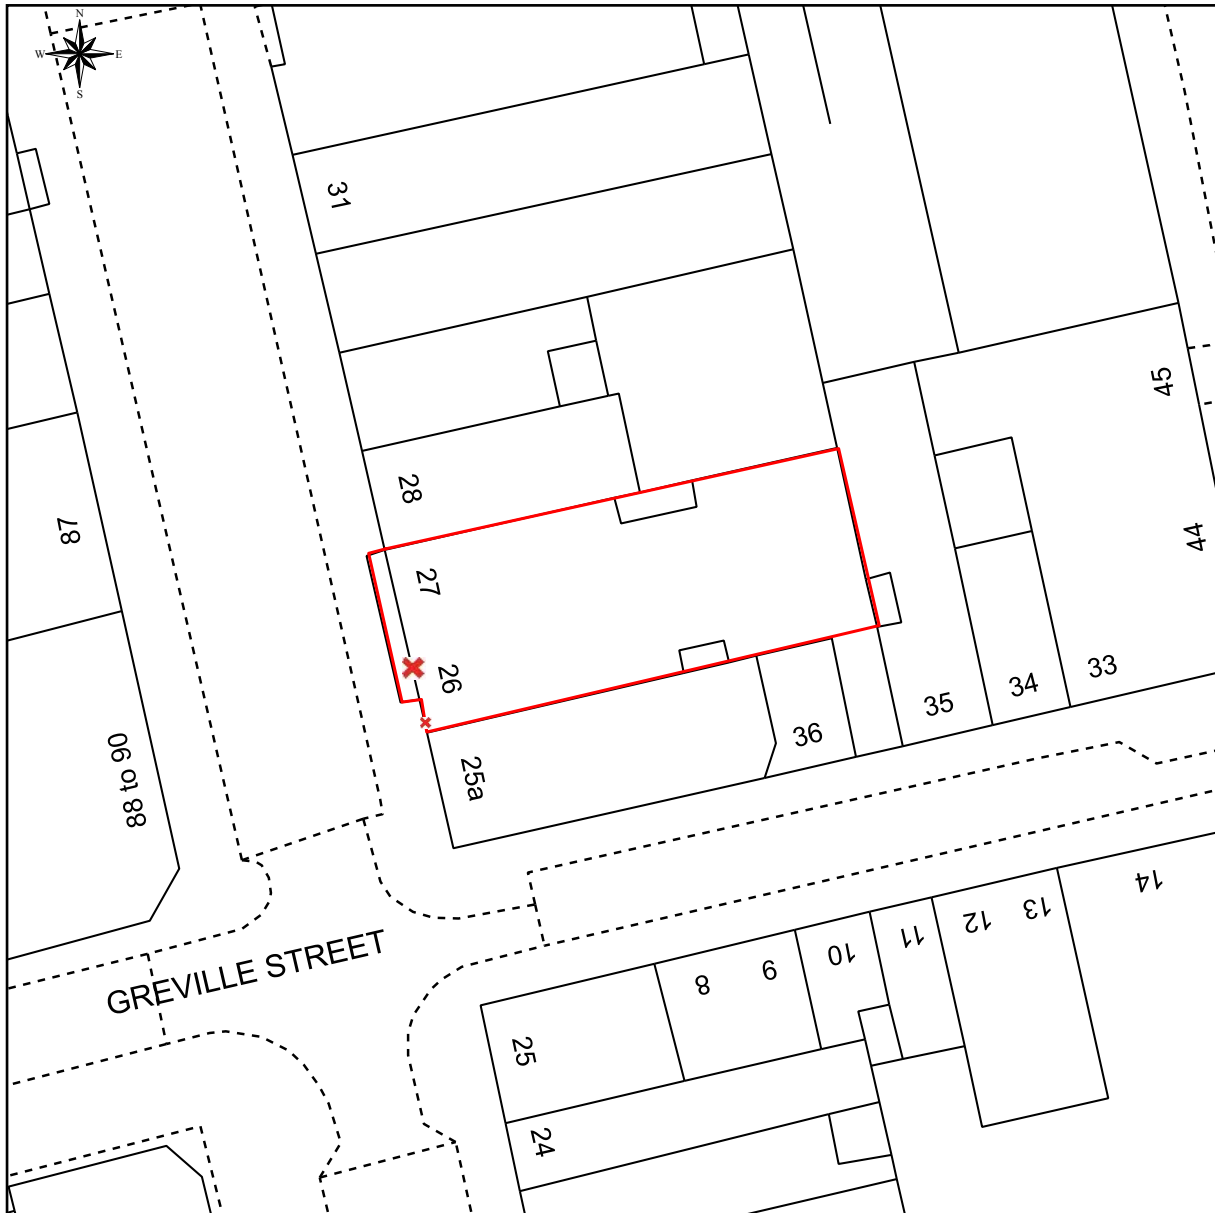

Location Plan near ec1n 8br

This Plan includes the following Licensed Data: OS MasterMap Black and White PDF Location Plan by the Ordnance Survey National Geographic Database and incorporating surveyed revision available at the date of production. Reproduction in whole or in part is prohibited without the prior permission of Ordnance Survey. The representation of a road, track or path is no evidence of a right of way. The representation of features, as lines is no evidence of a property boundary. © Crown copyright and database rights, 2018. Ordnance Survey 0100031673

Scale: 1:500, paper size: A4

Wework Hatton Gardens
26 Hatton Gardens, London EC1N 8BR

plans ahead by emapsite™