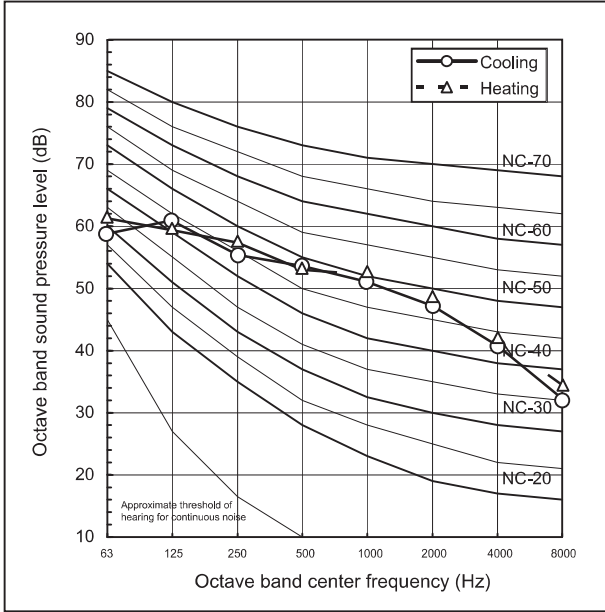

### 3-6. Sound data

RAV-SM2244AT8-E

Sound pressure level (dB(A))	Cooling	Heating
	56	57

RAV-SM2804AT-E

Sound pressure level (dB(A))	Cooling	Heating
	57	58