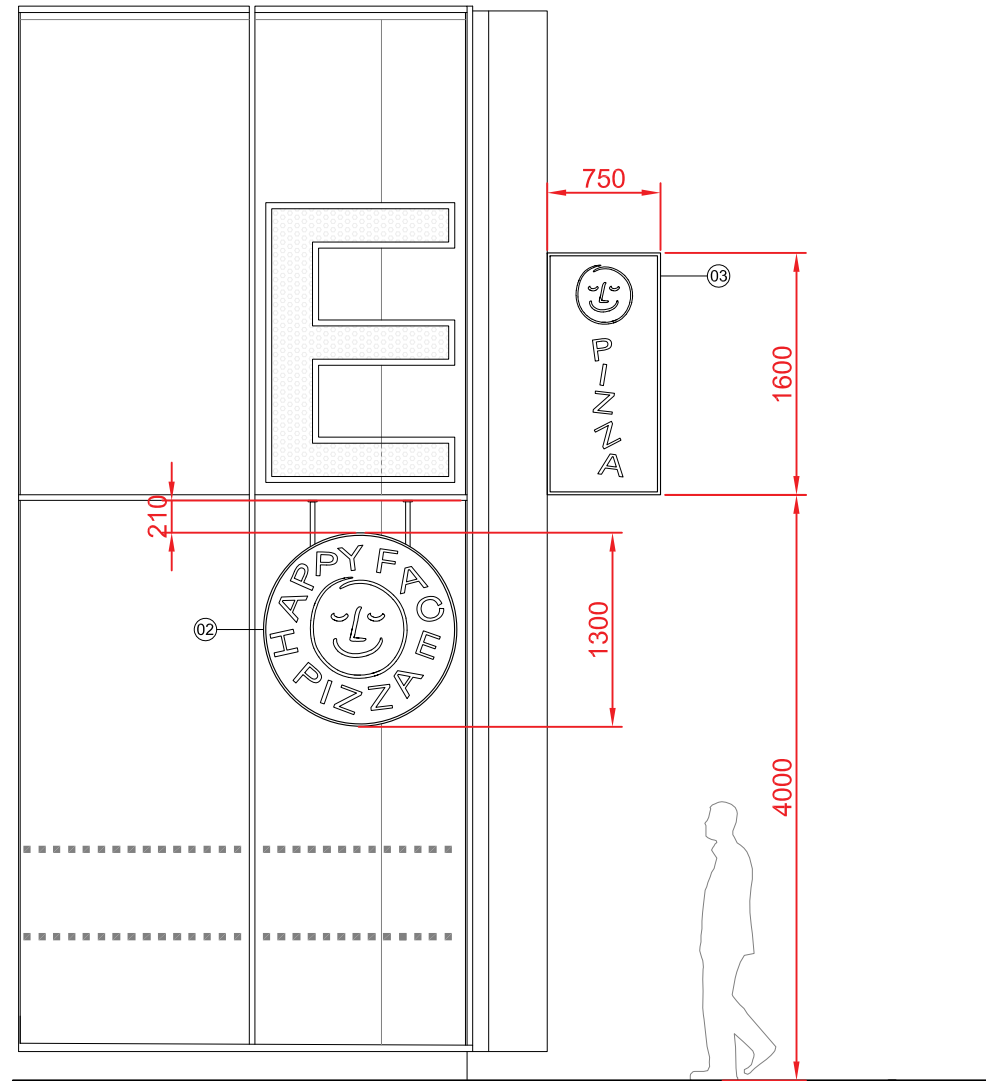

**01 External West Elevation**  
A5508 Scale 1:25 @ A1 / 1:50 @ A3

**02 Happy Face Blade Sign Backlit LED Section**  
A5508 Scale 1:10 @ A1 / 1:20 @ A3

**03 Happy Face Blade Sign Backlit LED**  
A5508 Scale 1:10 @ A1 / 1:20 @ A3

**04 Happy Face Logo Neon & Lightbox Section**  
A5508 Scale 1:10 @ A1 / 1:20 @ A3

**05 Happy Face Logo Neon & Lightbox**  
A5508 Scale 1:10 @ A1 / 1:20 @ A3

**LEGEND**

- |  |  |  |
|--|--|--|
| 1. Perspex lampshade with LED neon element | 7. Steel Tubing Fixed to Existing Soffit | 14. Planting pots with high level planting / screening |
| 2. LED Neon and Lightbox Sign              | 8. Neon Tubing                           | 15. Free standing menu / signage board                 |
| 3. Backlit LED Blade Sign                  | 9. Power Source                          |  |
| 4. PPC steel frame- Colour TBC             | 10. Perspex frame                        |  |
| 5. Perspex sheet                           | 11. Existing Wall                        |  |
| 6. LED panel lighting                      | 12. Existing Curtain                     |  |
|  | 13. Internal blade sign                  |  |

client	scale at A1	scale at A3	drawn	date
-	1:25/ 1:10	1:50/ 1:20	MFL	MAR 18
	project no.	drawing no.	revision	
	2118	A5508	B	

**PROPOSED DRAWINGS**  
LOGO & BLADE SIGN DETAILS