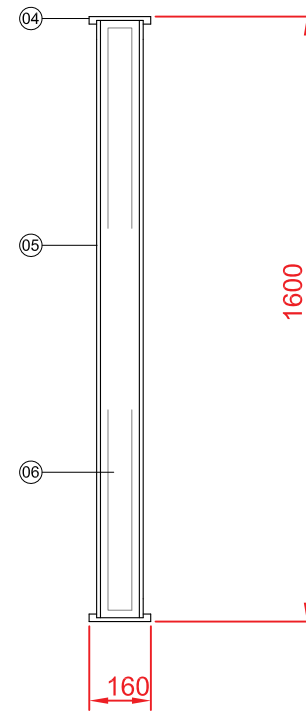

**01 External West Elevation**  
A5508 Scale 1:25 @ A1 / 1:50 @ A3

**02 Happy Face Blade Sign Backlit LED Section**  
A5508 Scale 1:10 @ A1 / 1:20 @ A3

**03 Happy Face Blade Sign Backlit LED**  
A5508 Scale 1:10 @ A1 / 1:20 @ A3

**04 Happy Face Logo Neon & Lightbox Section**  
A5508 Scale 1:10 @ A1 / 1:20 @ A3

**05 Happy Face Logo Neon & Lightbox**  
A5508 Scale 1:10 @ A1 / 1:20 @ A3

**LEGEND**

- |  |  |  |
|--|--|--|
| 1. Perspex lampshade with LED neon element | 7. Steel Tubing Fixed to Existing Soffit | 14. Planting pots with high level planting / screening |
| 2. LED Neon and Lightbox Sign              | 8. Neon Tubing                           | 15. Free standing menu / signage board                 |
| 3. Backlit LED Blade Sign                  | 9. Power Source                          |  |
| 4. PPC steel frame- Colour TBC             | 10. Perspex frame                        |  |
| 5. Perspex sheet                           | 11. Existing Wall                        |  |
| 6. LED panel lighting                      | 12. Existing Curtain                     |  |
|  | 13. Internal blade sign                  |  |

**SUBJECT TO SPECIALIST FABRICATOR DESIGN**

date	rev	revisions
09.05.18	A	Legend amended
18.10.18	B	Dimensions added on drawing 04

**notes**

DMFK Architects Ltd take no responsibility for dimensions obtained by scaling from this drawing. If no dimension is shown the recipient must ascertain the dimension specifically from the architect or by site measurement and may not rely on the drawing. Supply of the drawing in digital form is solely for convenience and no reliance may be placed on any data in digital form. All data must be checked against hard copy. This drawing is issued for design intent only and should not be used for construction unless stated.

client	scale at A1	scale at A3	drawn	date
-	1:25/ 1:10	1:50/ 1:20	MFL	MAR 18
	project no.	drawing no.	revision	
	2118	A5508	B	

**PROPOSED DRAWINGS**  
LOGO & BLADE SIGN DETAILS