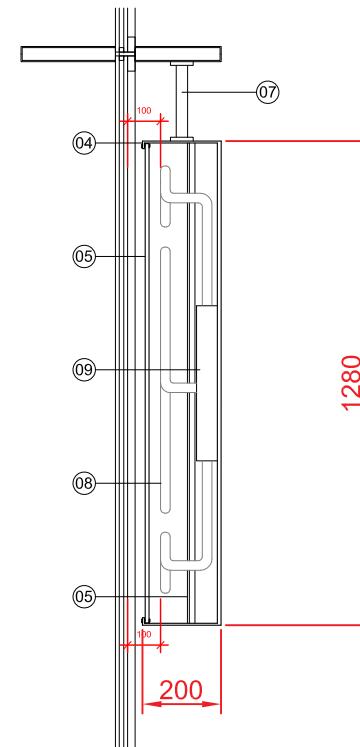

**01 External West Elevation**  
A5508 Scale 1:25 @ A1 / 1:50 @ A3

**02 Happy Face Blade Sign Backlit LED Section**  
A5508 Scale 1:10 @ A1 / 1:20 @ A3

**03 Happy Face Blade Sign Backlit LED**  
A5508 Scale 1:10 @ A1 / 1:20 @ A3

**04 Happy Face Logo Neon & Lightbox Section**  
A5508 Scale 1:10 @ A1 / 1:20 @ A3

**05 Happy Face Logo Neon & Lightbox**  
A5508 Scale 1:10 @ A1 / 1:20 @ A3

**LEGEND**

- |  |  |  |
|--|--|--|
| 1. Perspex lampshade with LED neon element | 7. Steel Tubing Fixed to Existing Soffit | 14. Planting pots with high level planting / screening |
| 2. LED Neon and Lightbox Sign              | 8. Neon Tubing                           | 15. Free standing menu / signage board                 |
| 3. Backlit LED Blade Sign                  | 9. Power Source                          |  |
| 4. PPC steel frame- Colour TBC             | 10. Perspex frame                        |  |
| 5. Perspex sheet                           | 11. Existing Wall                        |  |
| 6. LED panel lighting                      | 12. Existing Curtain                     |  |
|  | 13. Internal blade sign                  |  |

**SUBJECT TO SPECIALIST FABRICATOR DESIGN**

date	rev	revisions
09.05.18	A	Legend amended
18.10.18	B	Dimensions added on drawing 04

**notes**

DMFK Architects Ltd take no responsibility for dimensions obtained by scaling from this drawing. If no dimension is shown the recipient must ascertain the dimension specifically from the architect or by site measurement and may not rely on the drawing. Supply of the drawing in digital form is solely for convenience and no reliance may be placed on any data in digital form. All data must be checked against hard copy. This drawing is issued for design intent only and should not be used for construction unless stated.

client	scale at A1	scale at A3	drawn	date
-	1:25/ 1:10	1:50/ 1:20	MFL	MAR 18
	project no.	drawing no.	revision	
	2118	A5508	B	

**PROPOSED DRAWINGS**  
LOGO & BLADE SIGN DETAILS