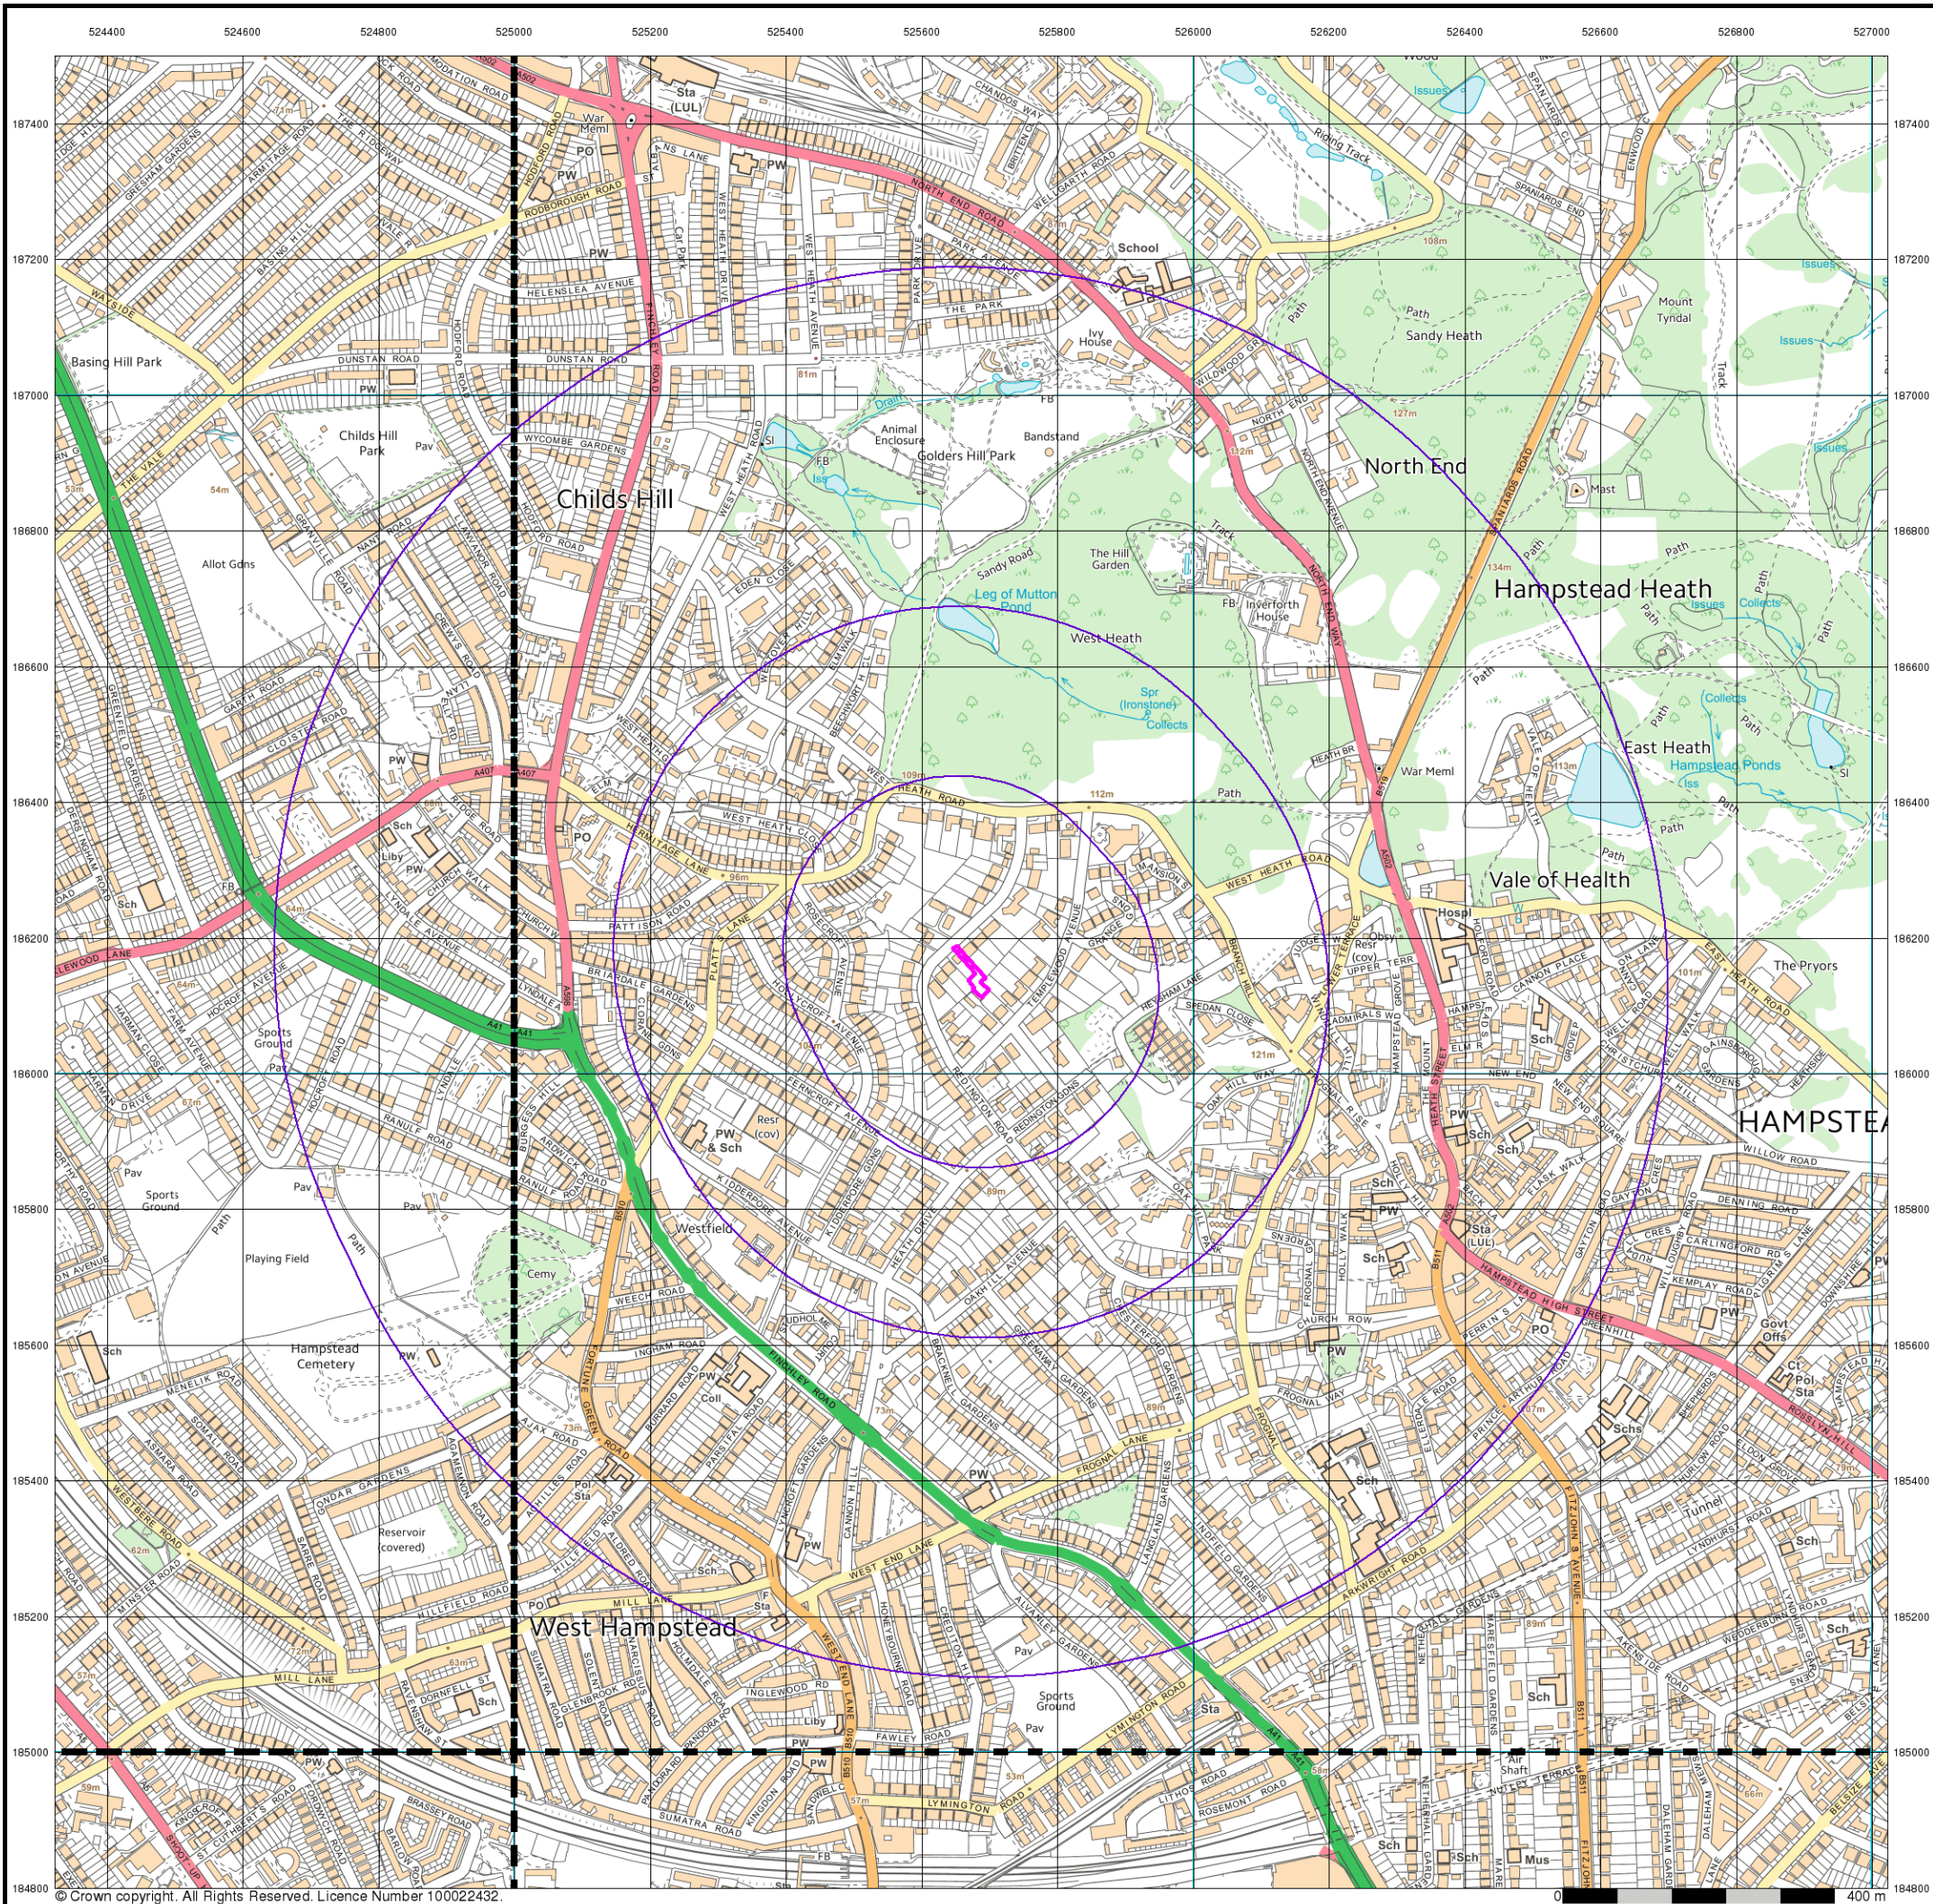

10k Raster Mapping
Published 2006
Source map scale - 1:10,000

The historical maps shown were produced from the Ordnance Survey's 1:10,000 colour raster mapping. These maps are derived from Landplan which replaced the old 1:10,000 maps originally published in 1970. The data is highly detailed showing buildings, fences and field boundaries as well as all roads, tracks and paths. Road names are also included together with the relevant road number and classification. Boundary information depiction includes county, unitary authority, district, civil parish and constituency.

Map Name(s) and Date(s)

TQ28NW 2006 1:10,000	TQ28NE 2006 1:10,000
TQ28SW 2006 1:10,000	TQ28SE 2006 1:10,000

Historical Map - Slice A

Order Details

Order Number: 171097301_1_1
 Customer Ref: J18142
 National Grid Reference: 525670, 186150
 Slice: A
 Site Area (Ha): 0.1
 Search Buffer (m): 1000

Site Details

58a, Redington Road, LONDON, NW3 7RS

Tel: 0844 844 9952
 Fax: 0844 844 9951
 Web: www.envirocheck.co.uk

VectorMap Local
Published 2018
Source map scale - 1:10,000

VectorMap Local (Raster) is Ordnance Survey's highest detailed 'backdrop' mapping product. These maps are produced from OS's VectorMap Local, a simple vector dataset at a nominal scale of 1:10,000, covering the whole of Great Britain, that has been designed for creating graphical mapping. OS VectorMap Local is derived from large-scale information surveyed at 1:1250 scale (covering major towns and cities), 1:2500 scale (smaller towns, villages and developed rural areas), and 1:10 000 scale (mountain, moorland and river estuary areas).

Map Name(s) and Date(s)

TQ28NW 2018 Variable	TQ28NE 2018 Variable
TQ28SW 2018 Variable	TQ28SE 2018 Variable

Historical Map - Slice A

Order Details

Order Number: 171097301_1_1
 Customer Ref: J18142
 National Grid Reference: 525670, 186150
 Slice: A
 Site Area (Ha): 0.1
 Search Buffer (m): 1000