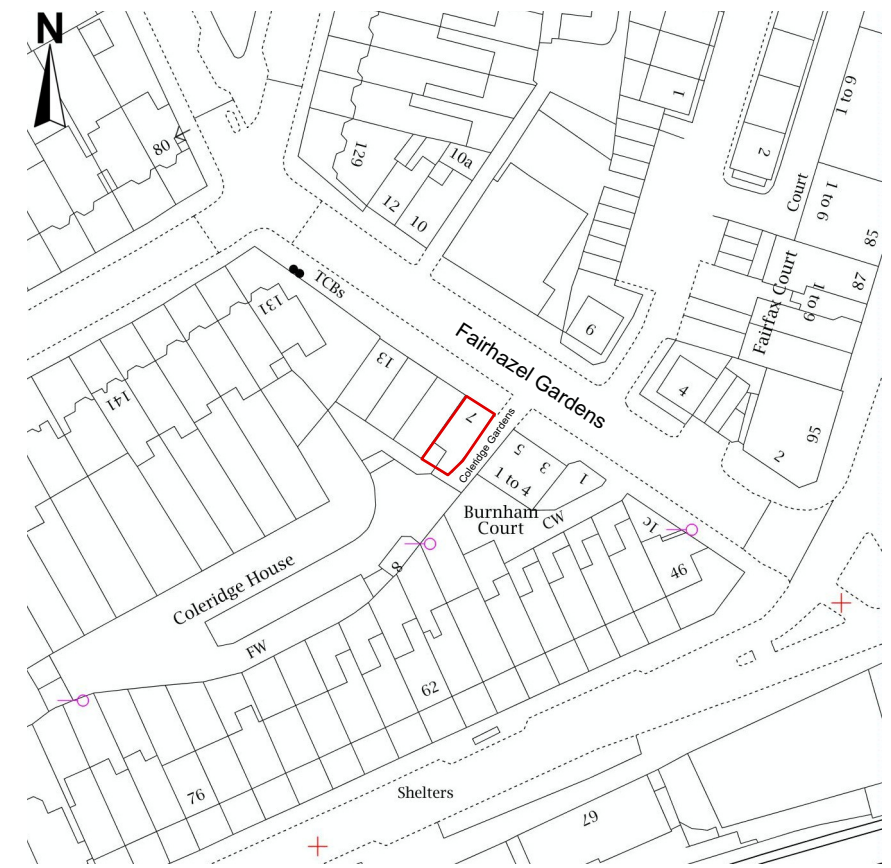

1 Site Plan
1:500

2 Location Plan
1:1250

FOR INFORMATION		
A3 Associates Ltd 16 Daisy Lane London SW6 3DD Tel. 020 7731 6463		
7 Fairhazel Gardens		
PROJECT		
Location and Site Plans		
DRAWING		
As noted@A3	Oct 2018	
SCALE	DATE	
1116 PL - 01	-	-
DWG. NO.	REVISION	CHECKED