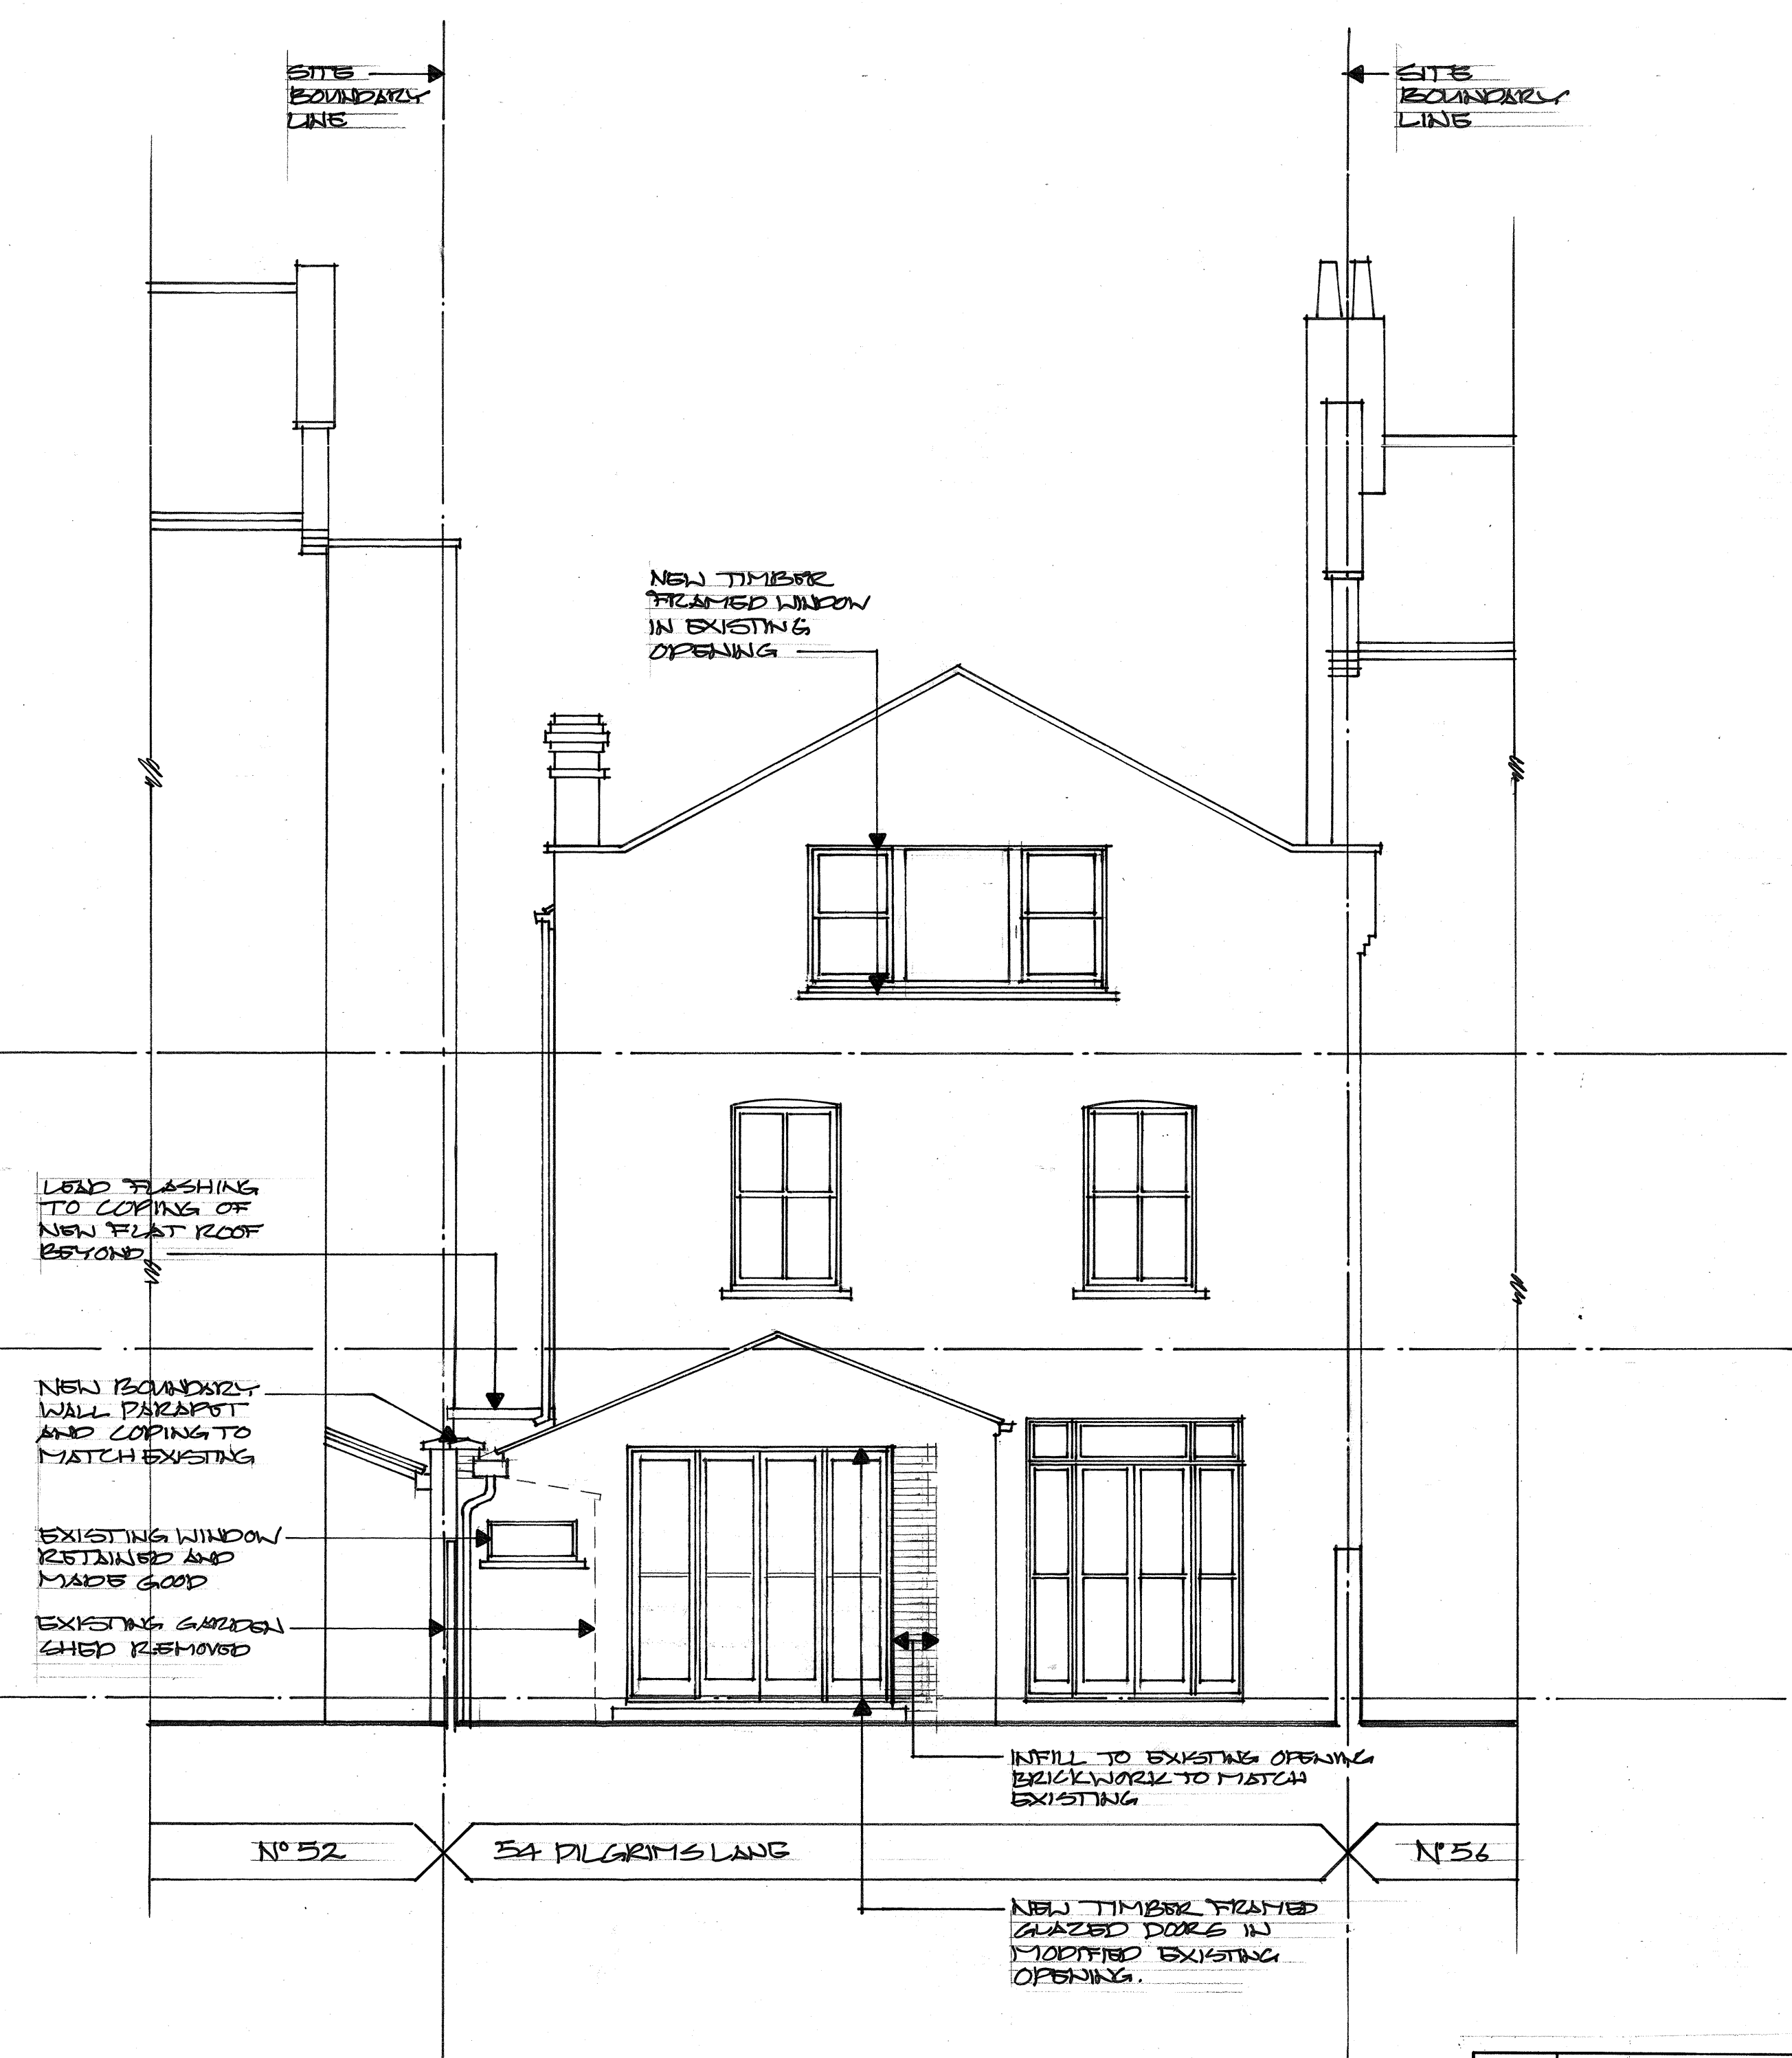

PROPOSED FRONT ELEVATION

PROPOSED REAR ELEVATION

DATE	REVISIONS	REV
THIS DRAWING IS THE COPYRIGHT OF THE ARCHITECT AND SHOULD NOT BE REPRODUCED WITHOUT WRITTEN CONSENT.		
PROJECT		
54 PILGRIMS LANE LONDON NW3 1SN		
DRAWING		
PROPOSED FRONT & REAR ELEVATIONS		
DATE		
07.18	transformation	
DELT.		
FB	THE STUDIO 45 LANCASTER GROVE LONDON NW3 4HB TEL: 020 7424 0122 e-mail: info@transformation-architects.co.uk website: www.transformation-architects.co.uk	
COMPUTER		
SCALE		
1:50	DWG. No. 2018.012	REV. No. 0