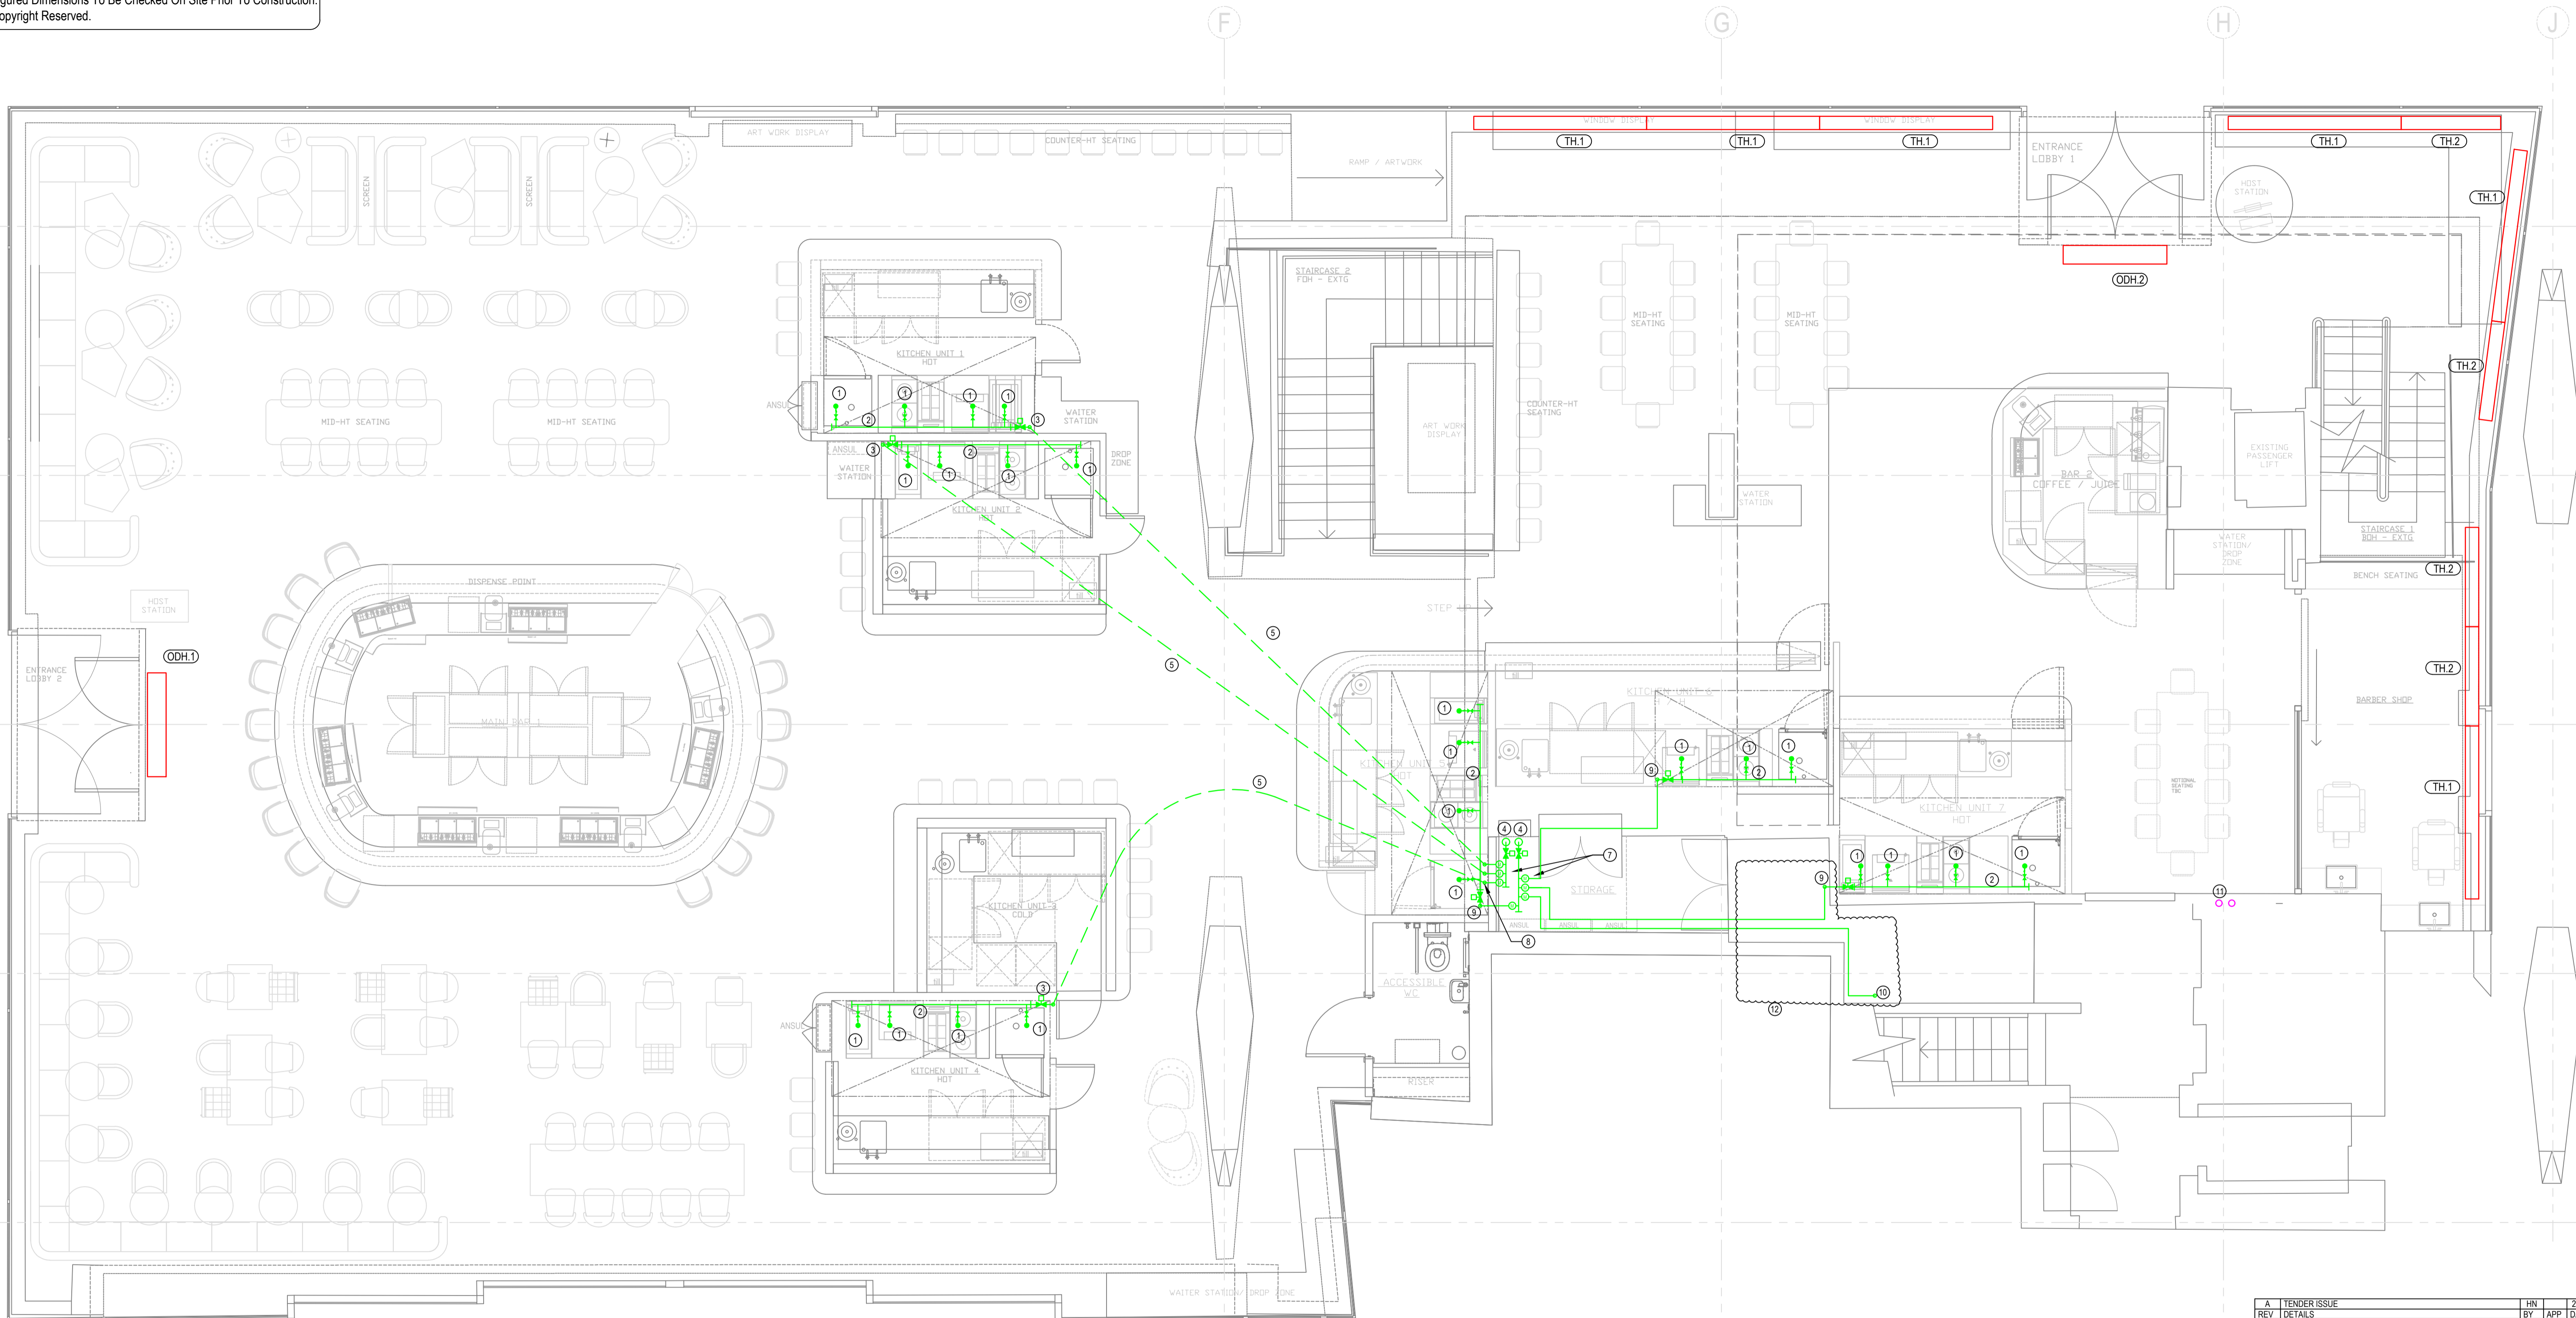

Do Not Scale.
All Figured Dimensions To Be Checked On Site Prior To Construction.
All Copyright Reserved.

GENERAL NOTES:
1. ALL SERVICES/ROUTES THROUGHOUT BUILDING TO BE FULLY CO-ORDINATED ON SITE.
2. DRAWING TO BE READ IN CONJUNCTION WITH MECHANICAL INSTALLATION SPECIFICATION AND ALL OTHER RELEVANT DRAWINGS.

- LEGEND:**
- ① 220 GAS WITH IV FOR CONNECTION TO KITCHEN APPLIANCE BY OTHERS
 - ② 420 GAS MANIFOLD
 - ③ 420 GAS RISE FROM FLOOR VOID TO LOW LEVEL WITH IV AND SOLENOID VALVE
 - ④ 500 GAS RISE FROM BELOW TO LOW LEVEL MANIFOLD C/W SOLENOID VALVE
 - ⑤ 400 GAS PIPE IN CORRUGATED TRACPIPE, RUNS IN FLOOR VOID
 - ⑥ 400 GAS PIPE IN CORRUGATED TRACPIPE, RUNS IN FLOOR VOID
 - ⑦ 420 GAS FROM MANIFOLD C/W WITH IV AND CHECK METERS
 - ⑧ 420 GAS CHANGE TO 400 TRACK PIPE AND DROPS TO FLOOR VOID
 - ⑨ 420 GAS AT LOW LEVEL WITH IV AND SOLENOID VALVE
 - ⑩ 420 GAS RISE TO ABOVE
 - ⑪ 320 LTHWICHW F&R FROM BELOW RISE TO ABOVE
 - ⑫ 420 GAS PIPEWORK ROUTE THRU LANDLORD DEMISE TO BE CONFIRMED

- PLANT SCHEDULE: GROUND FLOOR**
- ODH.1 AND ODH.2
JS CURTAINS OVERDOOR HEATER MODEL ZEN M 1500 E, 12KW, 3PH ELECTRICAL HEATING.
FINISH TO BE IN RAL COLOUR - TBC
OVERALL SIZE: 1620 x 291 x 473H. TOTAL WEIGHT 58 kg
DOOR CURTAIN TO BE SUPPORTED FROM LOBBY CONSTRUCTION
- TH.1
ELECTRICAL TRENCH HEATING - KATHERM NE
TRENCH WIDTH 207mm
TRENCH HEIGHT 150mm
TRENCH LENGTH 1950mm
DUTY 880W
- TH.1
ELECTRICAL TRENCH HEATING - KATHERM NE
TRENCH WIDTH 207mm
TRENCH HEIGHT 150mm
TRENCH LENGTH 1550mm
DUTY 680W