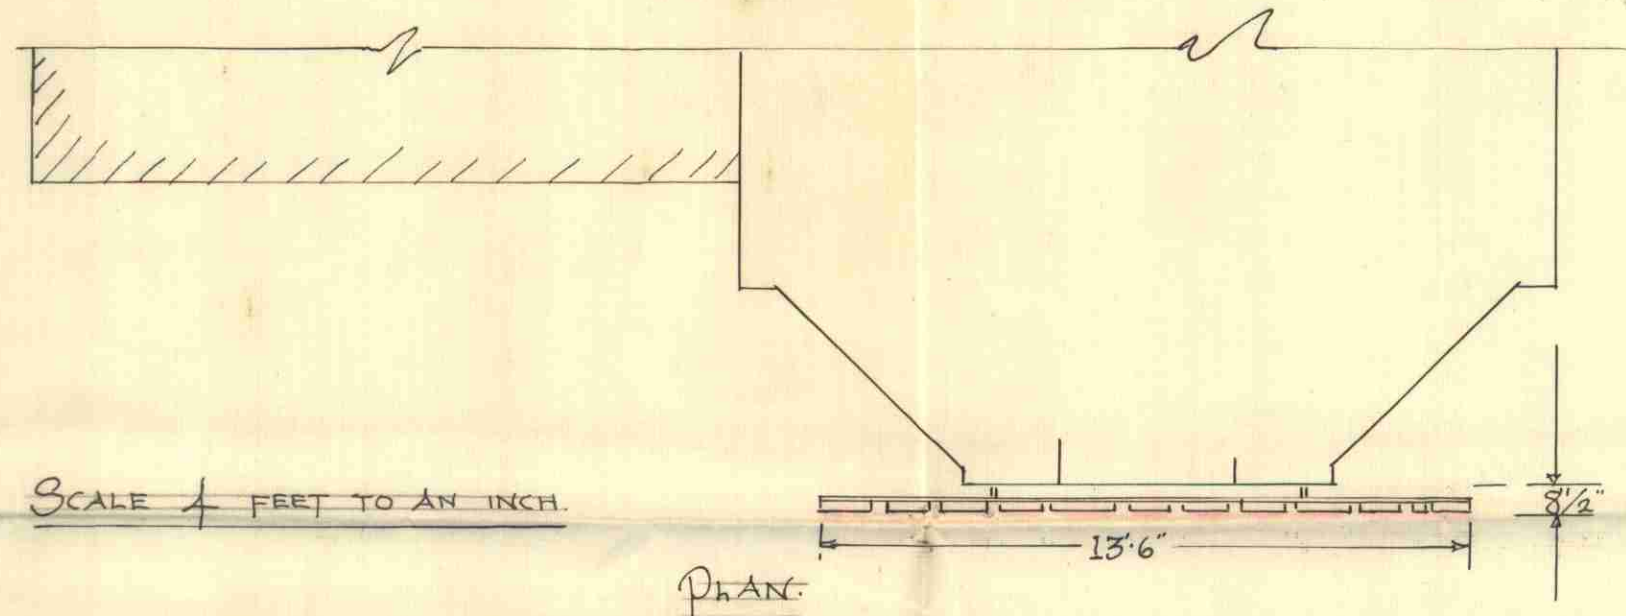

REGD No 53602

PRESENTED TO
31 MAY 1937
TOWN PLANNING AND BUILDING
REGULATION COMMITTEE.

REGD No 34800

ELEVATION.

PLAN.

BLOCK PLAN.

APPLICATION FOR PERMISSION (LONDON BUILDING ACT.) TO ERECT NEON SIGN
THE EDINBURGH CASTLE DELANCEY ST. REGENTS PARK N.W.1.

NOTE NO TRAFFIC LIGHTS VISIBLE FROM SITE.

PEARCE SIGNS LIMITED. — DRAWING N° 5384. SUBMITTED 5/4/37.

REGD NO

RECEIVED
TOWN PLANNING AND BUILDING
REGULATION COMMITTEE
MAY 1937