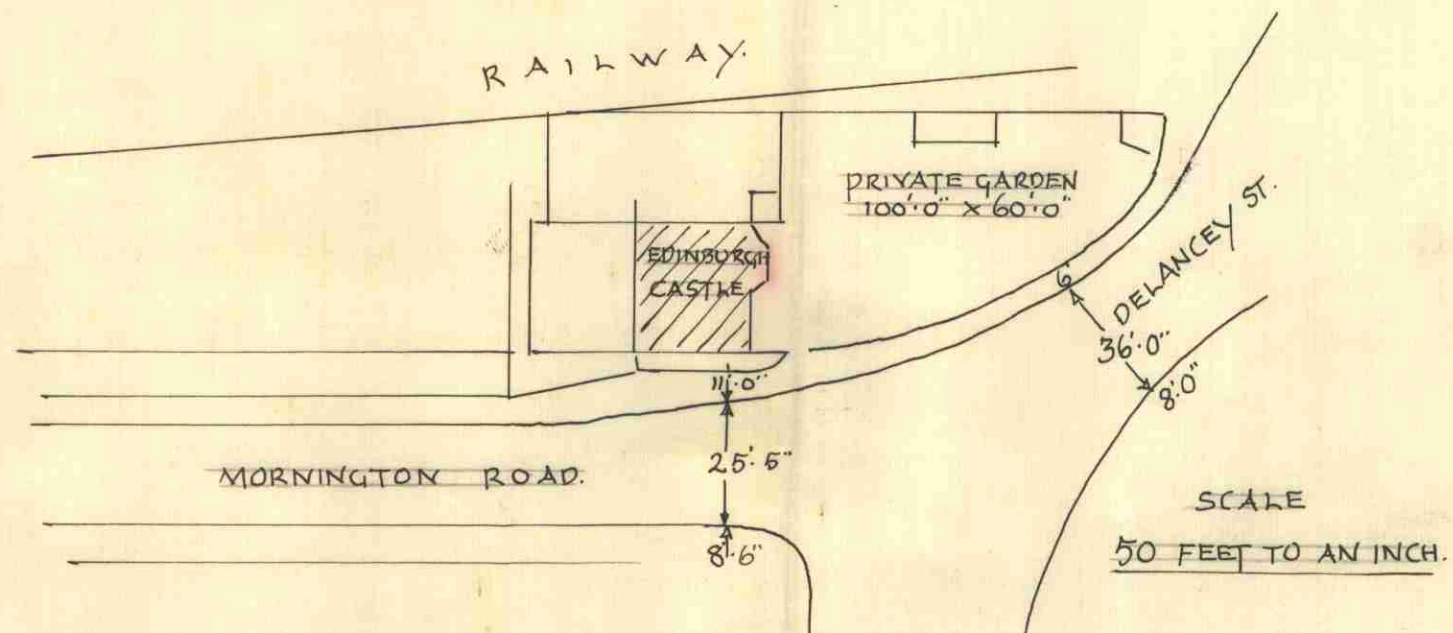

REGD No 53602

PRESENTED TO
31 MAY 1937
TOWN PLANNING AND BUILDING
REGULATION COMMITTEE.

REGD No 34800

ELEVATION.

PLAN.

BLOCK PLAN.

APPLICATION FOR PERMISSION (LONDON BUILDING ACT.) TO ERECT NEON SIGN
THE EDINBURGH CASTLE DELANCEY ST. REGENTS PARK N.W.1.

NOTE NO TRAFFIC LIGHTS VISIBLE FROM SITE.

PEARCE SIGNS LIMITED. — DRAWING N° 5384. SUBMITTED 5/4/37.

REGD NO

RECEIVED
TOWN PLANNING AND BUILDING
REGULATION COMMITTEE
MAY 1937