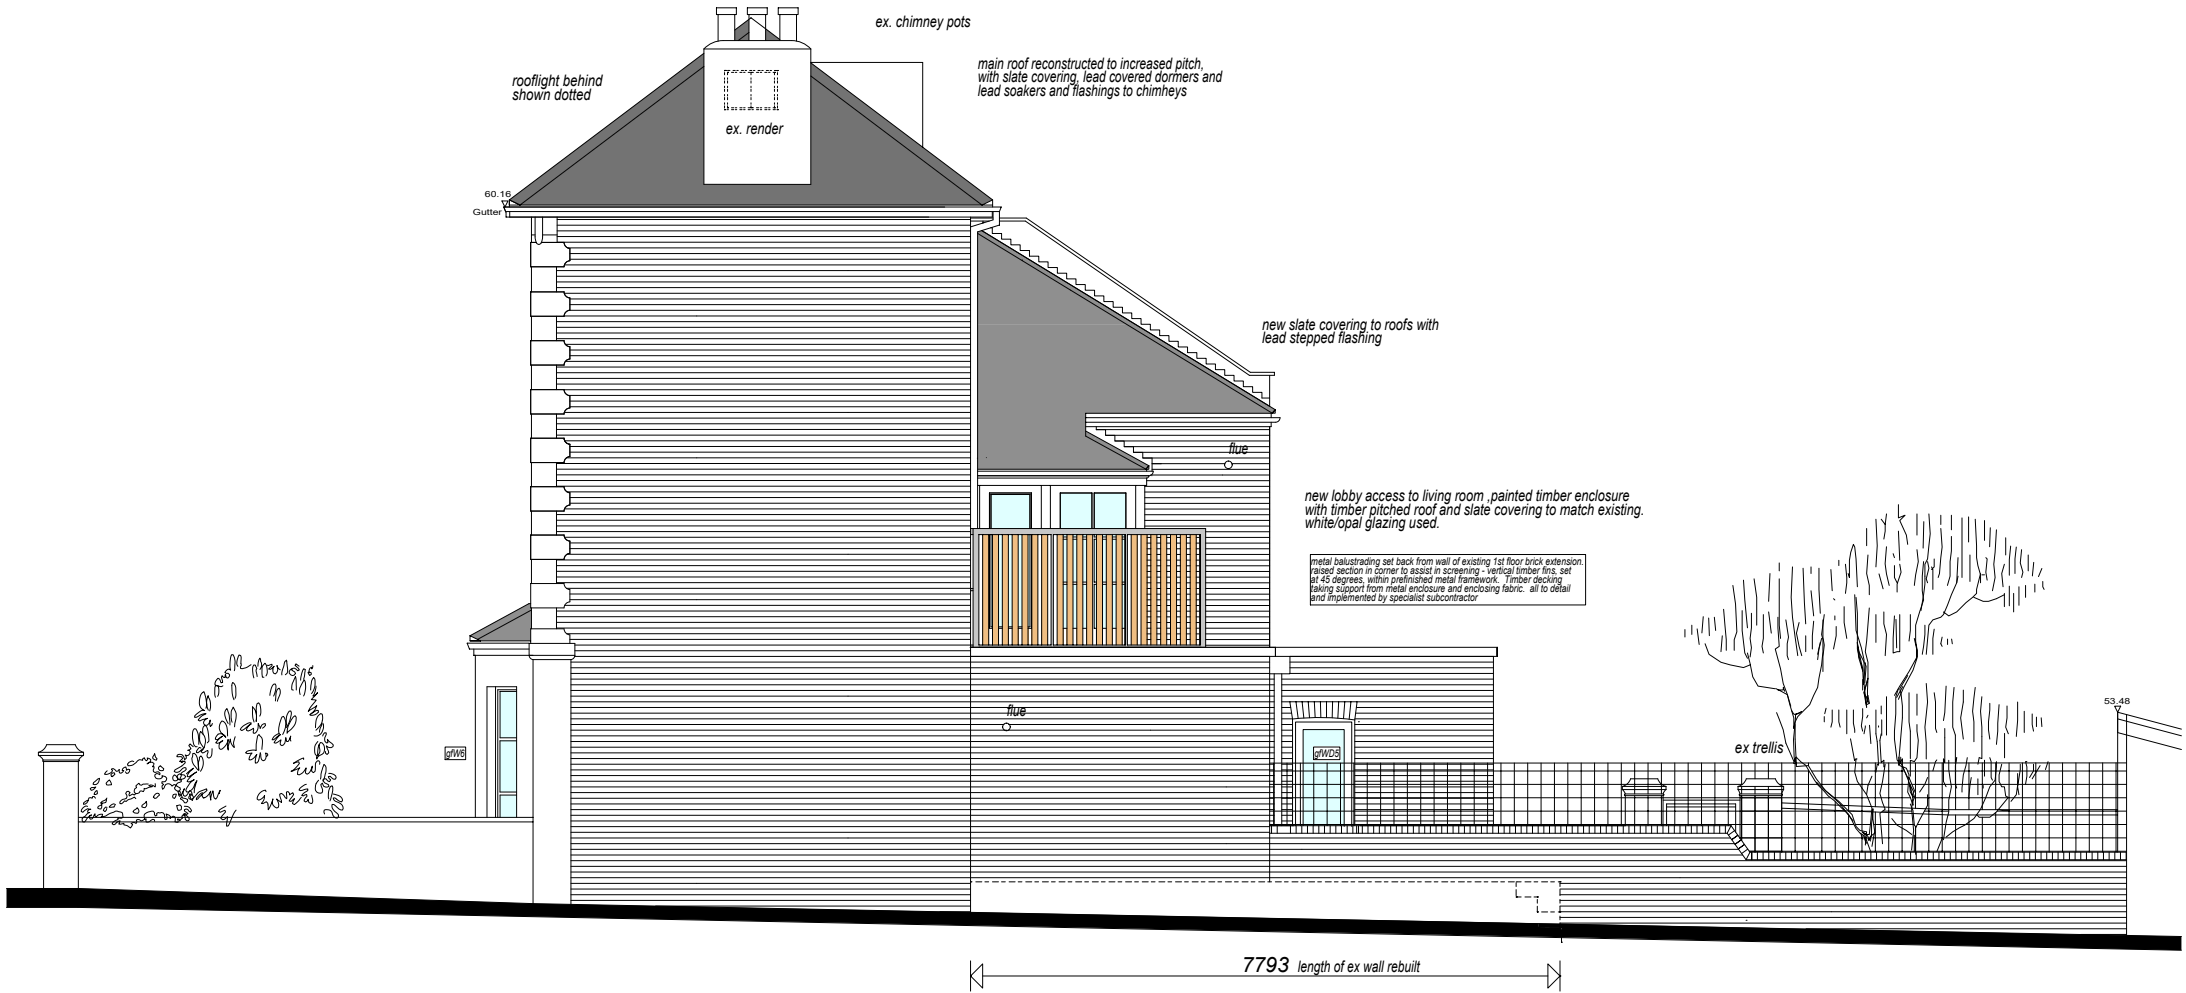

44 dartmouth park road NW5 - existing & proposed NE elevation

NE ELEVATION FACING NO. 46
existing and proposed