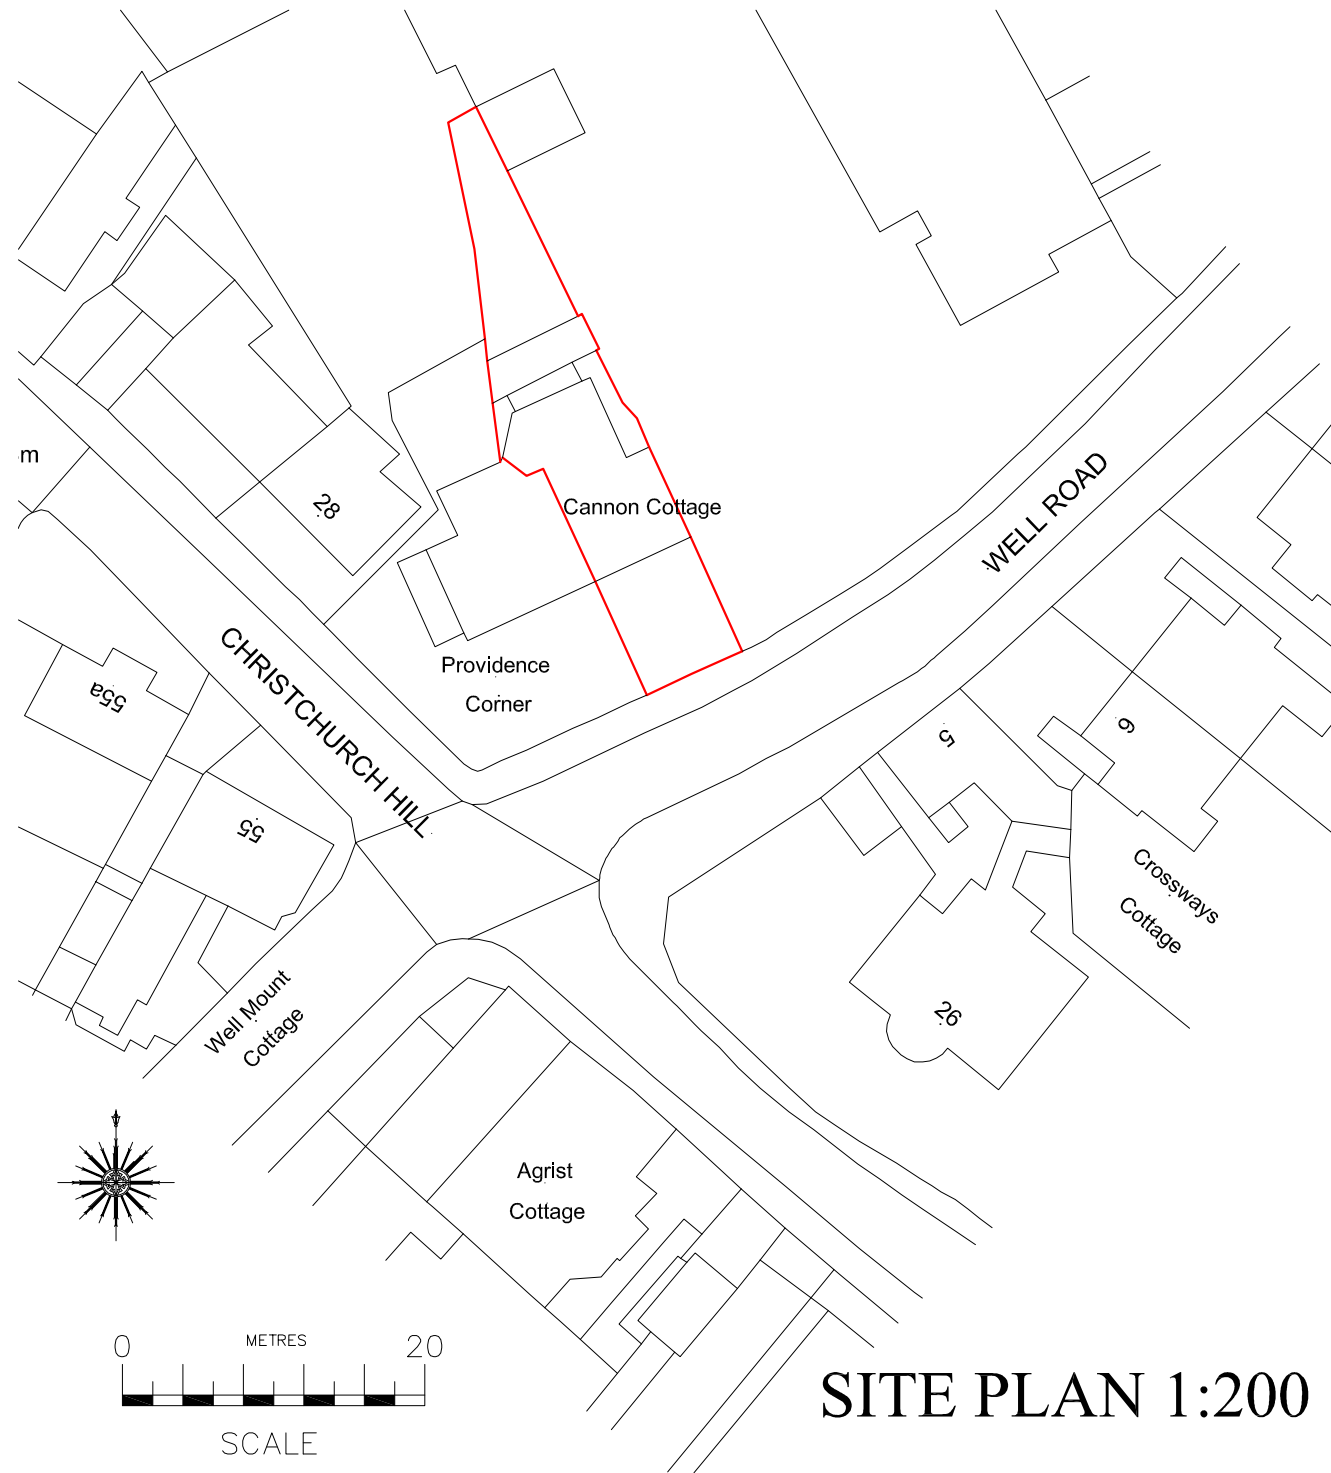

# SITE LOCATION PLAN

## 1:1250

Project site location plan	Sheet <b>2</b>
Date 5th October 2018	
Scale 1/500 1/1250	