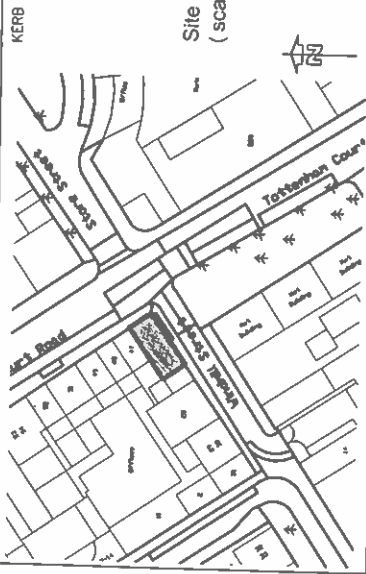

Site Location Plan
(scale 1:1250)

PembrookDesign
Sunny House, Weymouth Road, The Pines, Weymouth, Dorset, DT99 3AA, UK
Tel: 01792 532888, Fax: 01792 433889

Project :

The RISING SUN
46 Tottenham Court Road, London, W1

Date
May 2015

Scale: **1:50 @A3**
Drawing Number: **2326-15-01**
Rev: **B**

updated plan 22.9.15