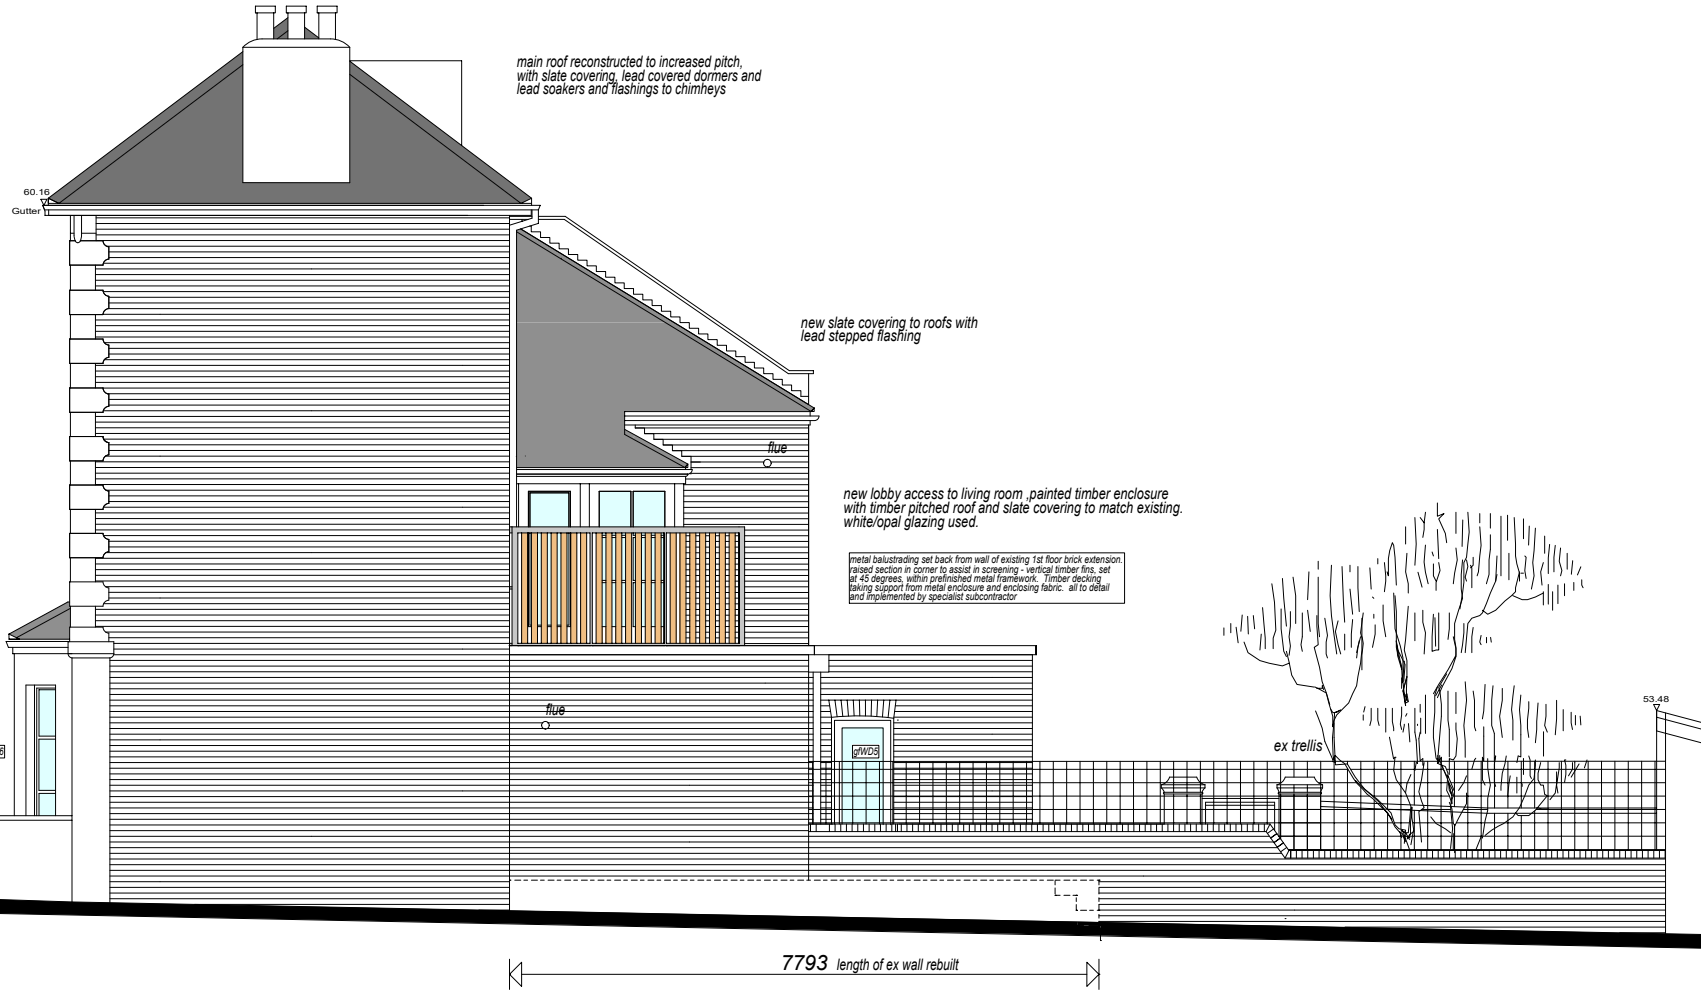

44 DARTMOUTH PARK ROAD NW5 - existing and proposed NE elevation

NE ELEVATION FACING NO. 46
existing and proposed