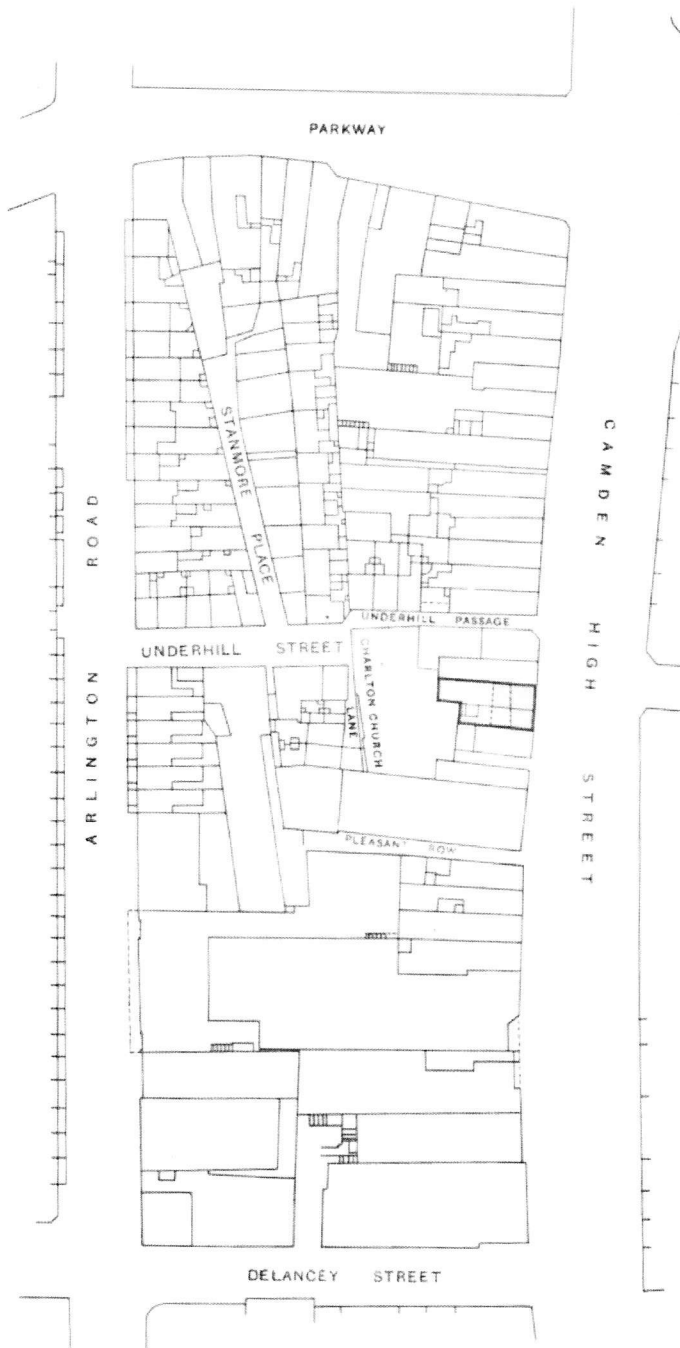

H. M. LAND REGISTRY GENERAL MAP

GREATER LONDON
LONDON

SHEET VII. 22

SECTION B (Extract No. 1)

Scale 1/1056

BOROUGH OF CAMDEN

Made and printed by the Director
General of the Ordnance Survey,
Chessington, Surrey, 1963 for HMLR
© Crown Copyright 1963

Filed Plan of Title No. NGL 17522

This is a print of the view of the title plan obtained from Land Registry showing the state of the title plan on 11 May 2012 at 10:26:00. This title plan shows the general position, not the exact line, of the boundaries. It may be subject to distortions in scale. Measurements scaled from this plan may not match measurements between the same points on the ground. See Land Registry Public Guide 7 - Title Plans.