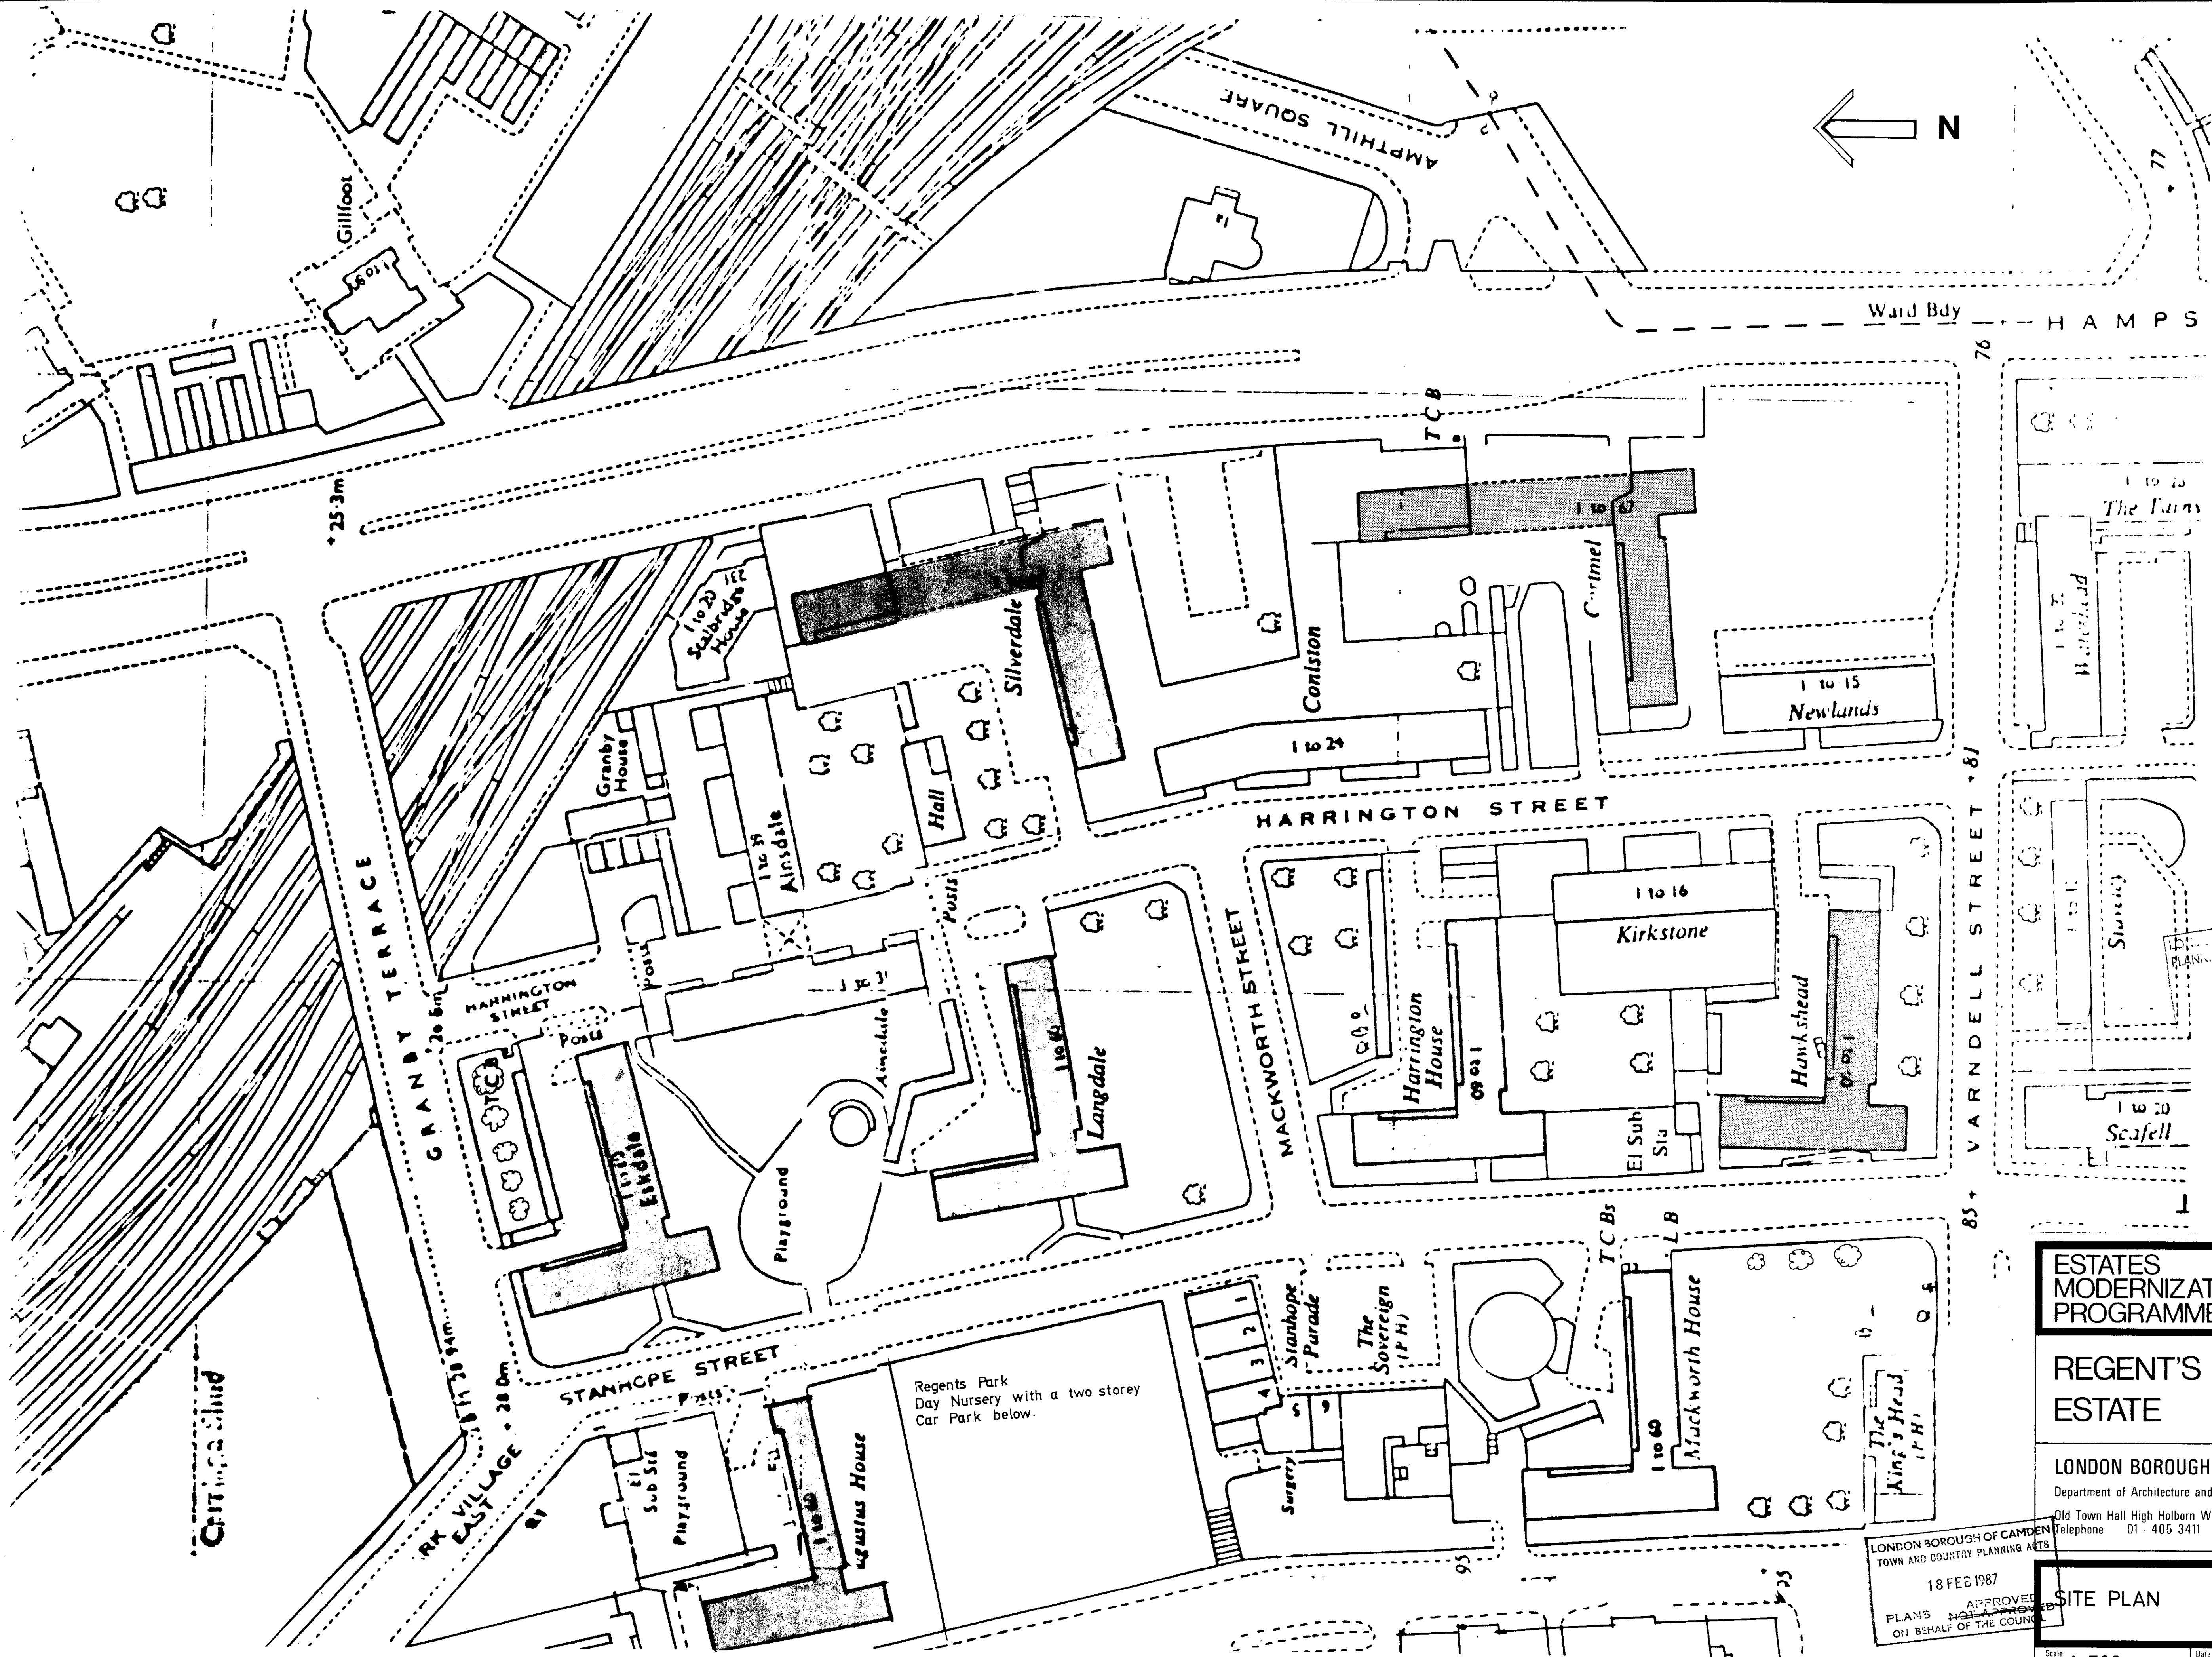

**ESTATES
MODERNIZATION
PROGRAMME**

**REGENT'S PARK
ESTATE**

LONDON BOROUGH OF CAMDEN
Department of Architecture and Surveying
Old Town Hall High Holborn WC1 7BG
Telephone 01 - 405 3411

LONDON BOROUGH OF CAMDEN
TOWN AND COUNTRY PLANNING ACTS
18 FEB 1987
APPROVED
PLANS NOT TO BE
ON BEHALF OF THE COUNCIL

SITE PLAN

Scale	1:500	Date	Drawn	Checked
Job no	S1031	SP	1	

396